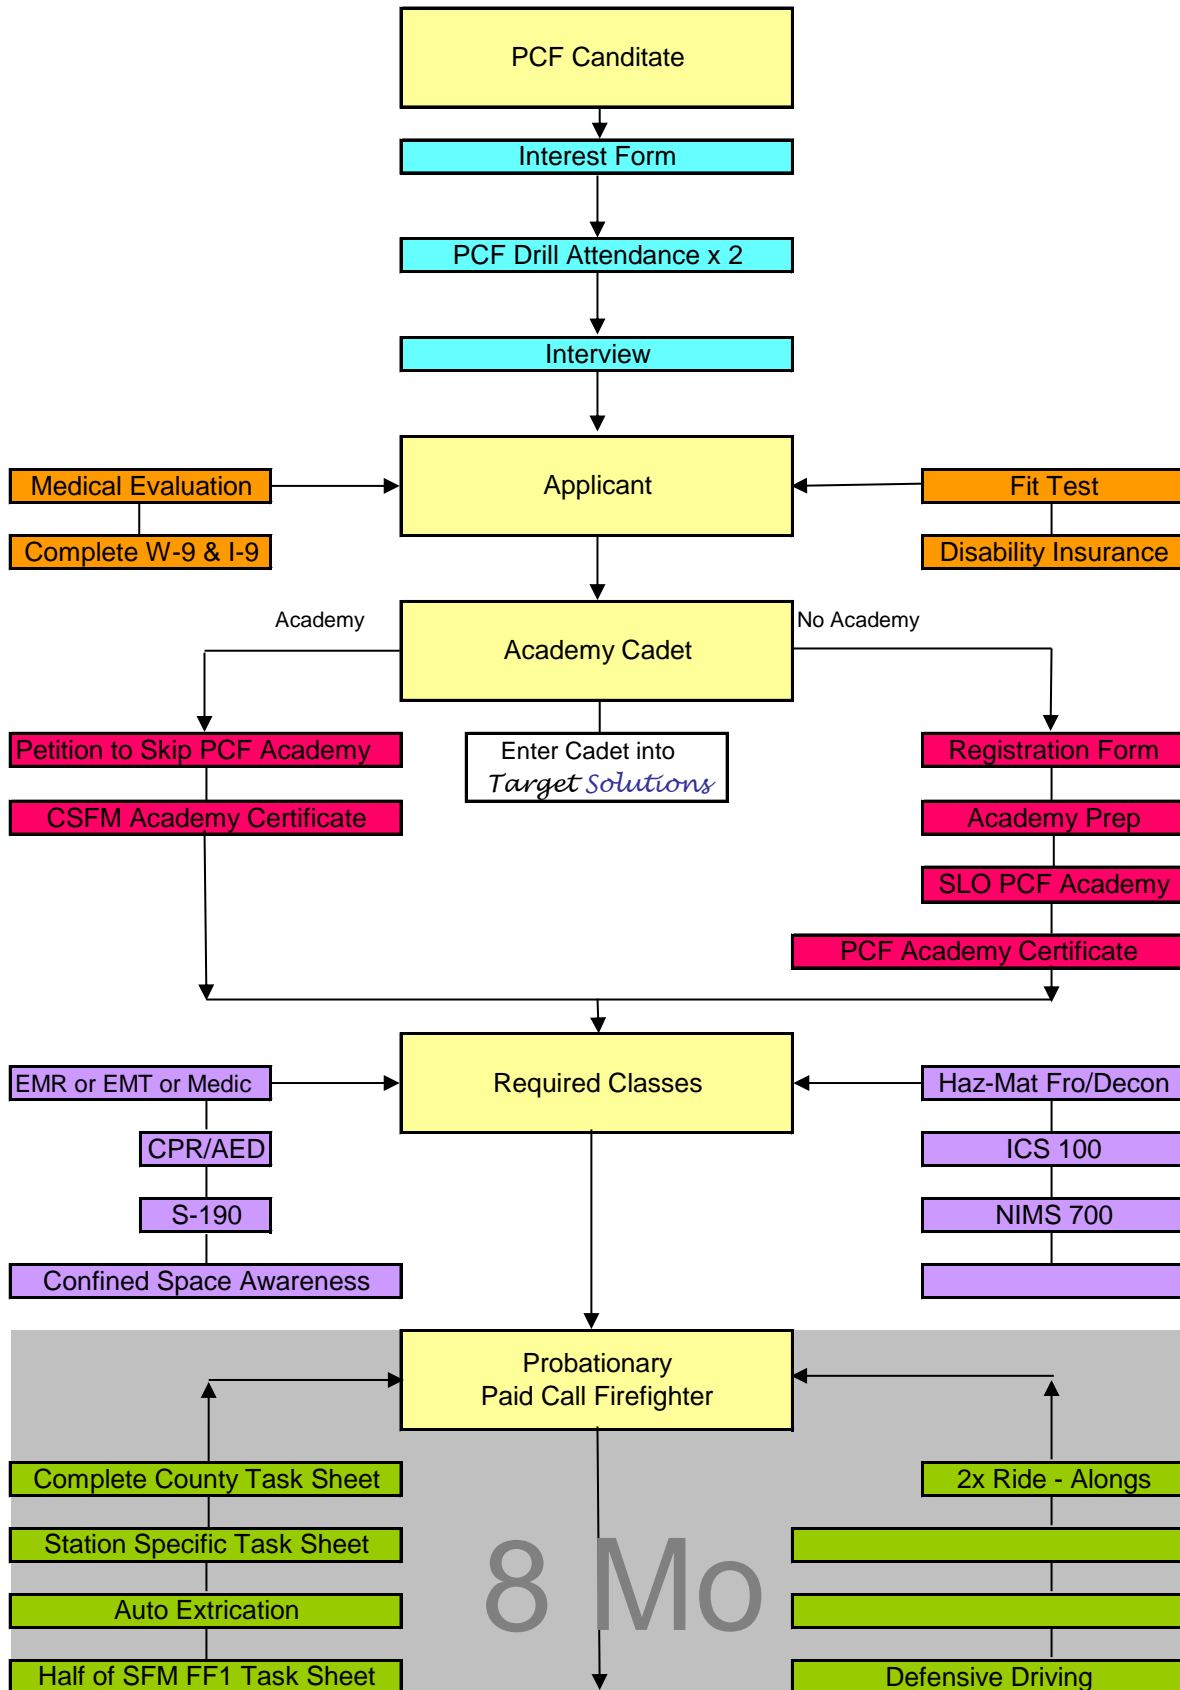

PCF FLOW CHART

PCF Flow Chart A3

PCF FLOW CHART CONT.

Once the PCF has passed Probation they are eligible to attend the following classes with a Station Captains approval. The PCF is not required to attend the following classes. The classes are required to continue to the PCF Driver Operator Program

PCF FLOW CHART CONT.