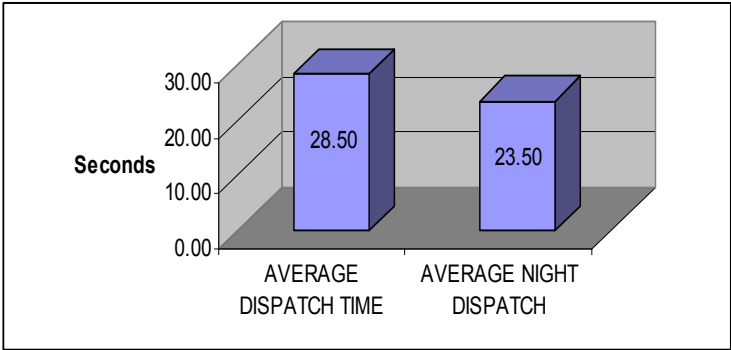

Emergency Command Center Performance

01/01/08 to 12/31/08

Total 911 Calls 1369 Total Business Calls 68,445

SLU

911 Call Received by Hour

Phone Calls Per Hour All Lines

TOTAL 68,445