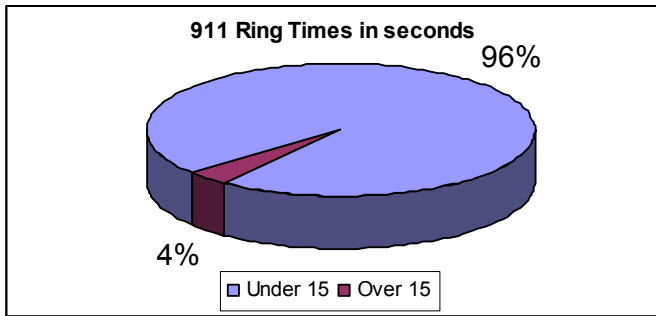

Emergency Command Center Performance

01/01/08 to 12/31/08

Total 911 Calls 1369 Total Business Calls 68,445

SLU

911 Call Received by Hour

Phone Calls Per Hour All Lines

TOTAL 68,445