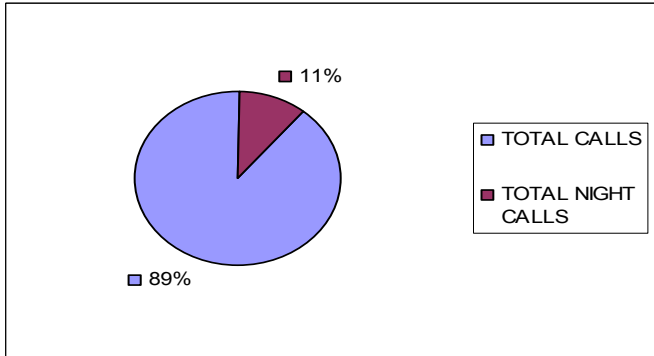

Emergency Command Center Performance

01/01/08 to 12/31/08

Total 911 Calls 1369 Total Business Calls 68,445

SLU

911 Call Received by Hour

Phone Calls Per Hour All Lines

TOTAL 68,445