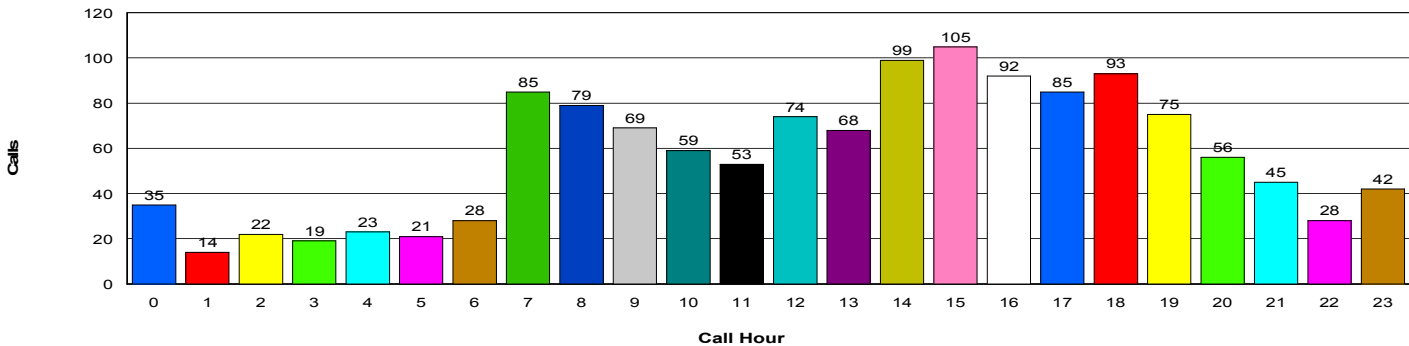

Emergency Command Center Performance

01/01/08 to 12/31/08

Total 911 Calls 1369 Total Business Calls 68,445

SLU

911 Call Received by Hour

Phone Calls Per Hour All Lines

TOTAL 68,445