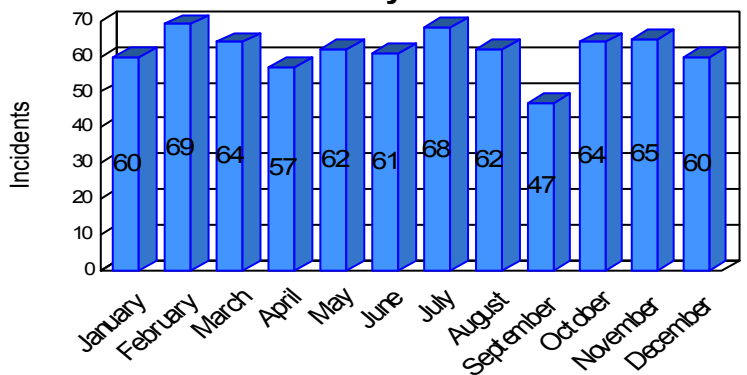

# Station Incident Summary

Station **10**

01/02/2008 to 12/31/2008

SLU

Total Calls for this Report 739

Incidents by Day

Incidents by Day of the Week

Incidents by Month