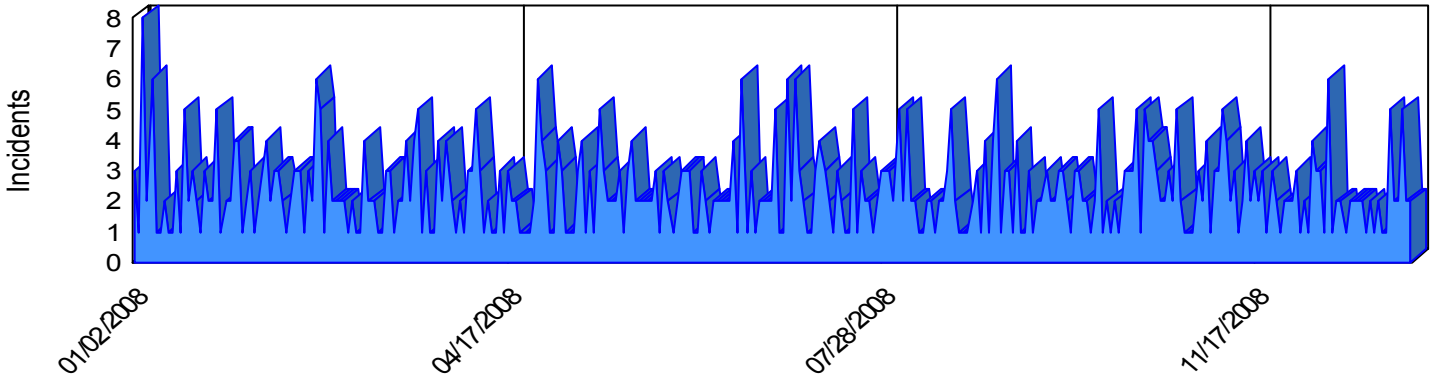

# Station Incident Summary

Station **10**

01/02/2008 to 12/31/2008

SLU

Total Calls for this Report 739

Incidents by Day

Incidents by Day of the Week

Incidents by Month

Incidents by Hour

The source of this data is submitted by CAL FIRE through the Computer Aided Dispatch (CAD) system. The data is an estimate and may possibly change. Total statistics on this report are not final, and may not match any other fire statistics provided by CAL FIRE / San Luis Obispo County Fire.