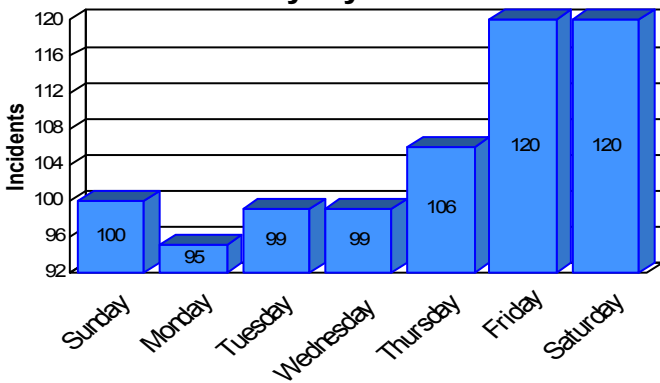

# Station Incident Summary

Station **10**

01/02/2008 to 12/31/2008

SLU

Total Calls for this Report 739

Incidents by Day

Incidents by Day of the Week

Incidents by Month

Incidents by Hour

The source of this data is submitted by CAL FIRE through the Computer Aided Dispatch (CAD) system. The data is an estimate and may possibly change. Total statistics on this report are not final, and may not match any other fire statistics provided by CAL FIRE / San Luis Obispo County Fire.