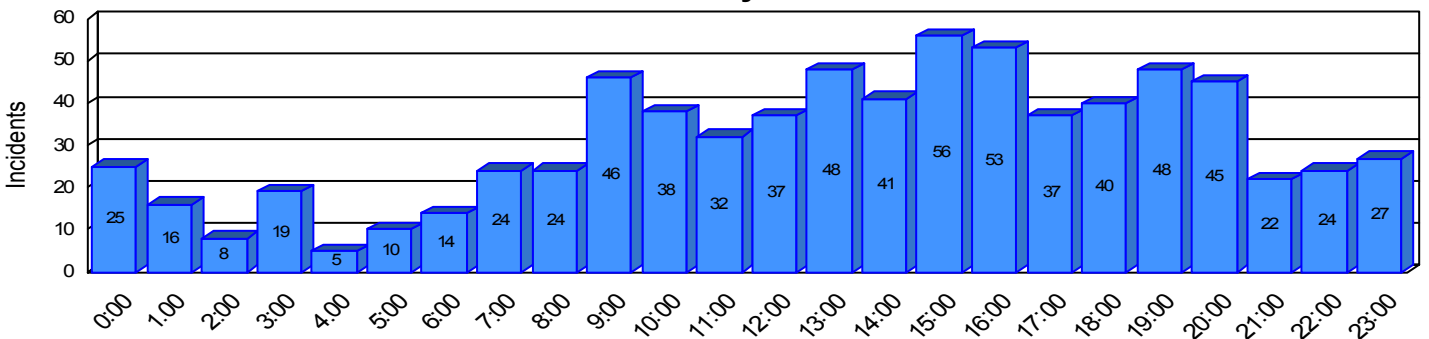

Incidents by Hour