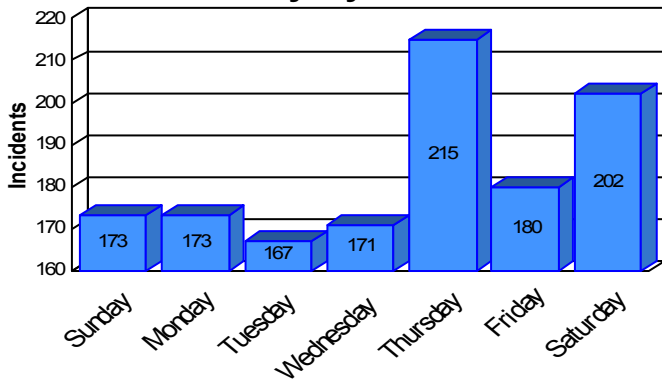

Station Incident Summary

Station **15**

01/01/2008 to 12/31/2008

SLU

Total Calls for this Report 1,281

Incidents by Day

Incidents by Day of the Week

Incidents by Month

Incidents by Hour

The source of this data is submitted by CAL FIRE through the Computer Aided Dispatch (CAD) system. The data is an estimate and may possibly change. Total statistics on this report are not final, and may not match any other fire statistics provided by CAL FIRE / San Luis Obispo County Fire.