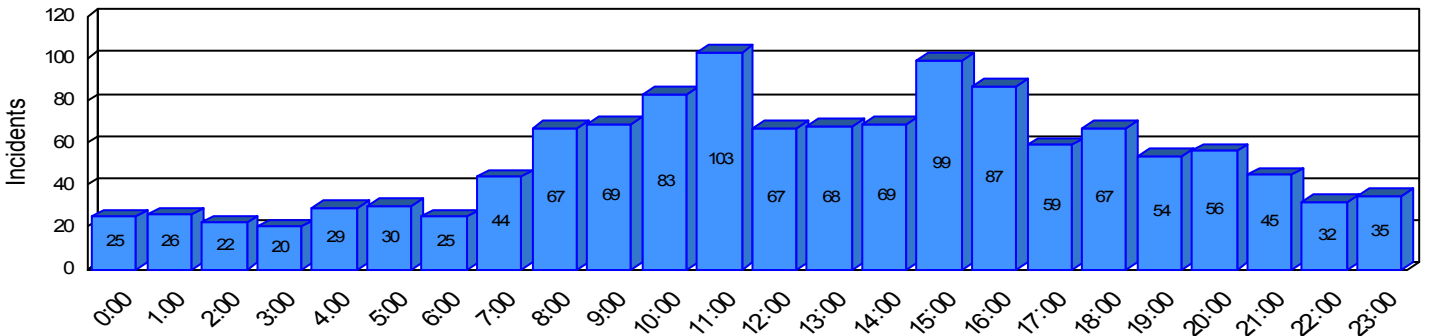

Station Incident Summary

Station **15**

01/01/2008 to 12/31/2008

SLU

Total Calls for this Report 1,281

Incidents by Day

Incidents by Day of the Week

Incidents by Month

Incidents by Hour

The source of this data is submitted by CAL FIRE through the Computer Aided Dispatch (CAD) system. The data is an estimate and may possibly change. Total statistics on this report are not final, and may not match any other fire statistics provided by CAL FIRE / San Luis Obispo County Fire.