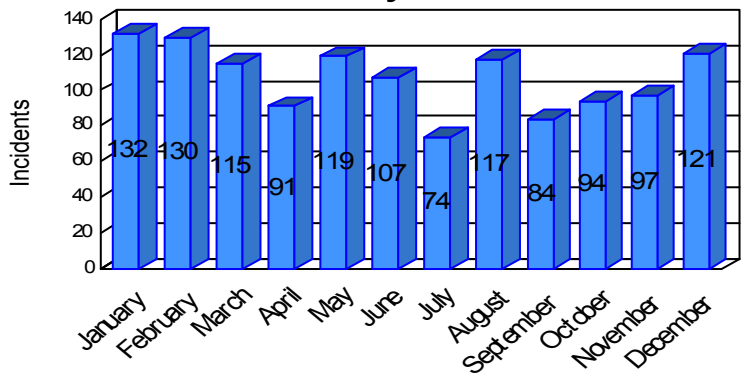

Station Incident Summary

Station **15**

01/01/2008 to 12/31/2008

SLU

Total Calls for this Report 1,281

Incidents by Day

Incidents by Day of the Week

Incidents by Month