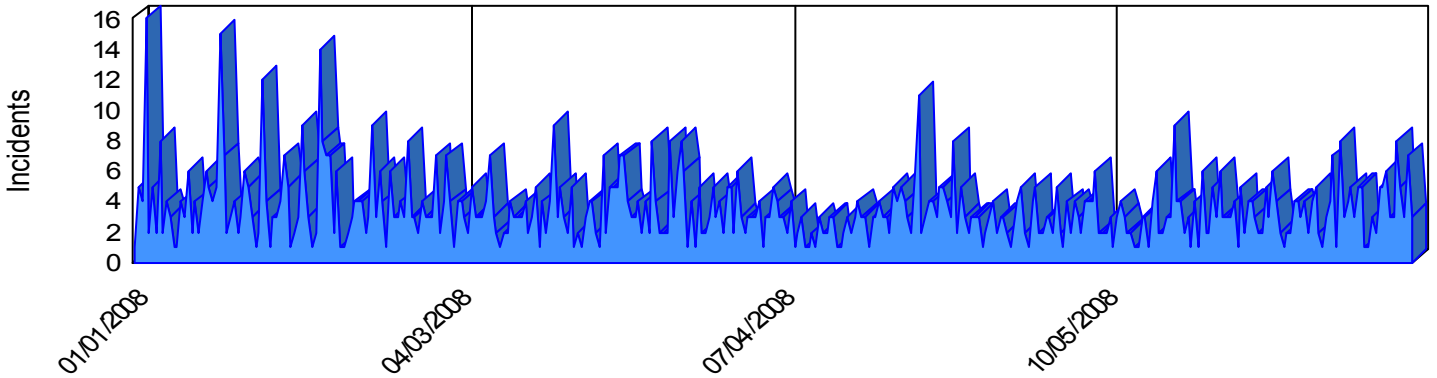

Station Incident Summary

Station **15**

01/01/2008 to 12/31/2008

SLU

Total Calls for this Report 1,281

Incidents by Day

Incidents by Day of the Week

Incidents by Month