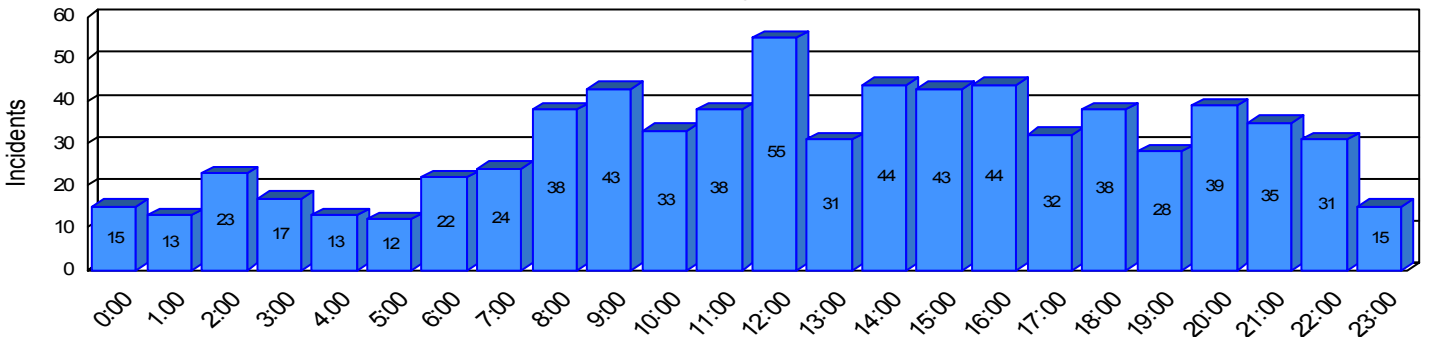

# Station Incident Summary

Station **22**

01/01/2008 to 12/31/2008

SLU

Total Calls for this Report 726

Incidents by Day

Incidents by Day of the Week

Incidents by Month

Incidents by Hour

The source of this data is submitted by CAL FIRE through the Computer Aided Dispatch (CAD) system. The data is an estimate and may possibly change. Total statistics on this report are not final, and may not match any other fire statistics provided by CAL FIRE / San Luis Obispo County Fire.