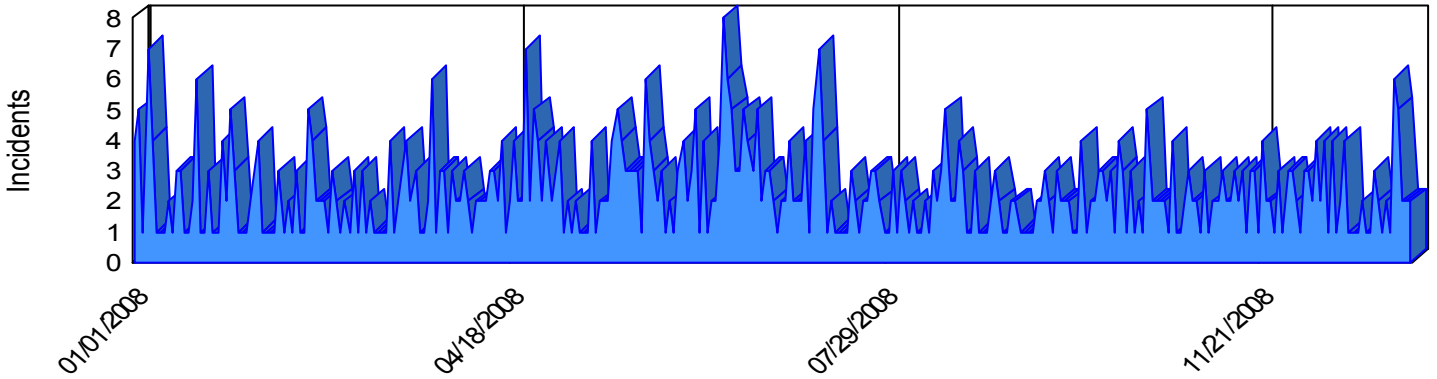

# Station Incident Summary

Station **22**

01/01/2008 to 12/31/2008

SLU

Total Calls for this Report 726

Incidents by Day

Incidents by Day of the Week

Incidents by Month

Incidents by Hour

The source of this data is submitted by CAL FIRE through the Computer Aided Dispatch (CAD) system. The data is an estimate and may possibly change. Total statistics on this report are not final, and may not match any other fire statistics provided by CAL FIRE / San Luis Obispo County Fire.