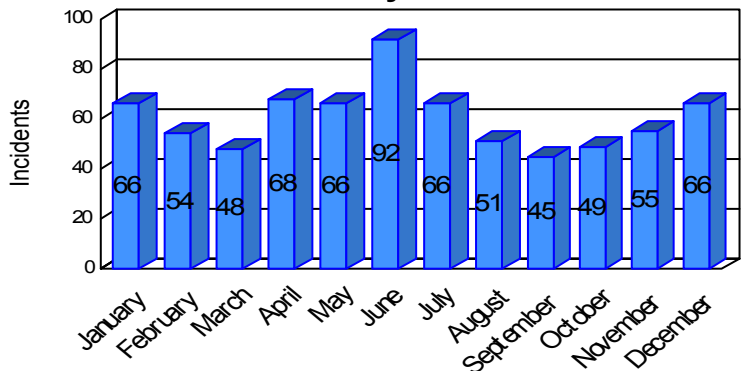

# Station Incident Summary

Station **22**

01/01/2008 to 12/31/2008

SLU

Total Calls for this Report 726

Incidents by Day

Incidents by Day of the Week

Incidents by Month