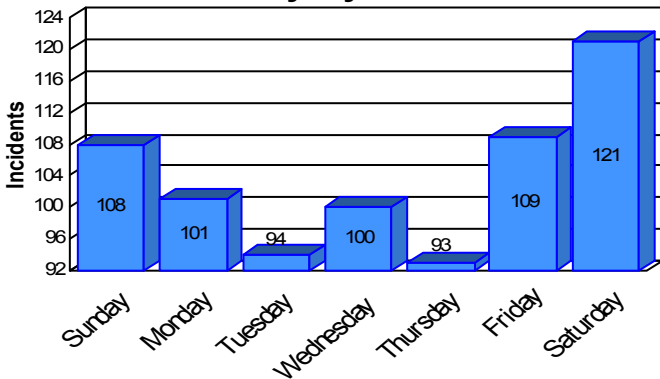

# Station Incident Summary

Station **22**

01/01/2008 to 12/31/2008

SLU

Total Calls for this Report 726

Incidents by Day

Incidents by Day of the Week

Incidents by Month

Incidents by Hour

The source of this data is submitted by CAL FIRE through the Computer Aided Dispatch (CAD) system. The data is an estimate and may possibly change. Total statistics on this report are not final, and may not match any other fire statistics provided by CAL FIRE / San Luis Obispo County Fire.