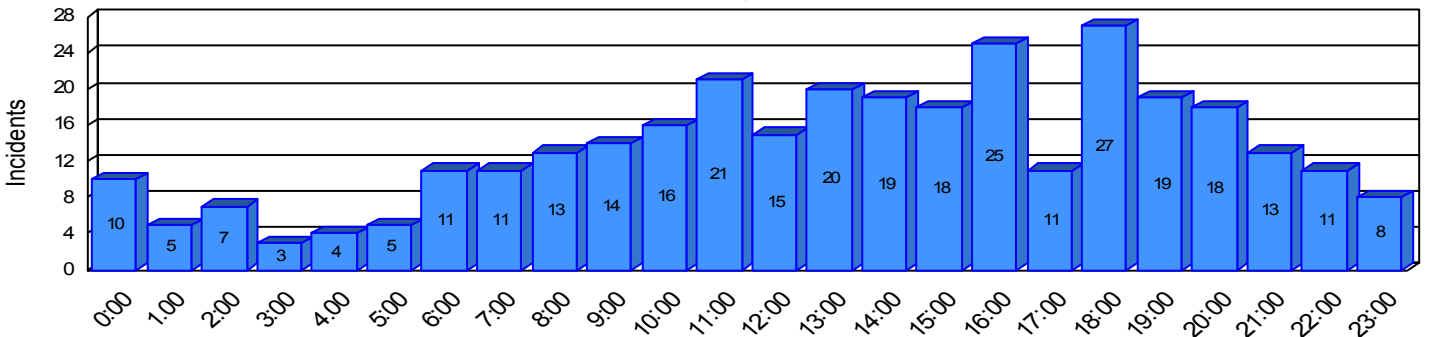

Station Incident Summary

Station **31**

01/04/2008 to 12/28/2008

SLU

Total Calls for this Report 324

Incidents by Day

Incidents by Day of the Week

Incidents by Month

Incidents by Hour

The source of this data is submitted by CAL FIRE through the Computer Aided Dispatch (CAD) system. The data is an estimate and may possibly change. Total statistics on this report are not final, and may not match any other fire statistics provided by CAL FIRE / San Luis Obispo County Fire.