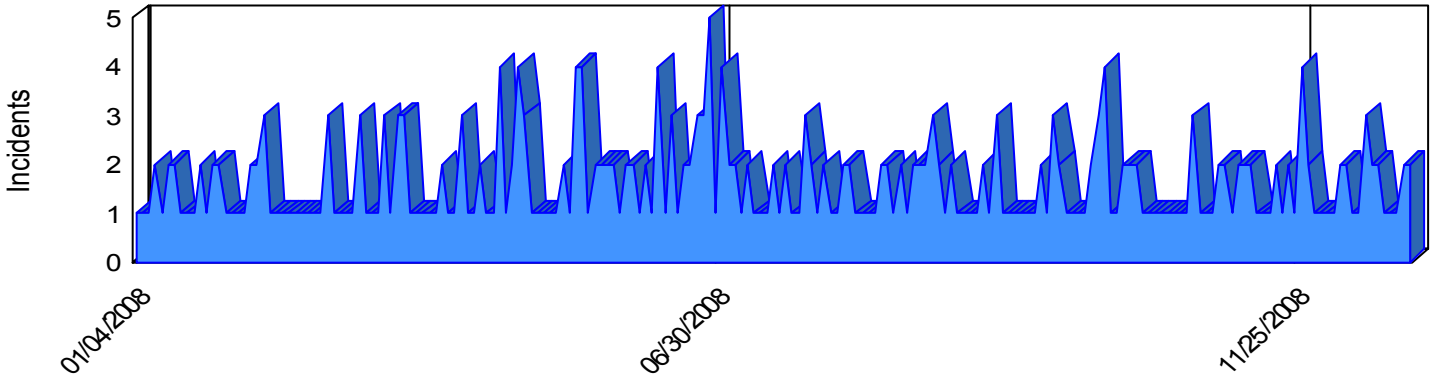

Station Incident Summary

Station **31**

01/04/2008 to 12/28/2008

SLU

Total Calls for this Report 324

Incidents by Day

Incidents by Day of the Week

Incidents by Month