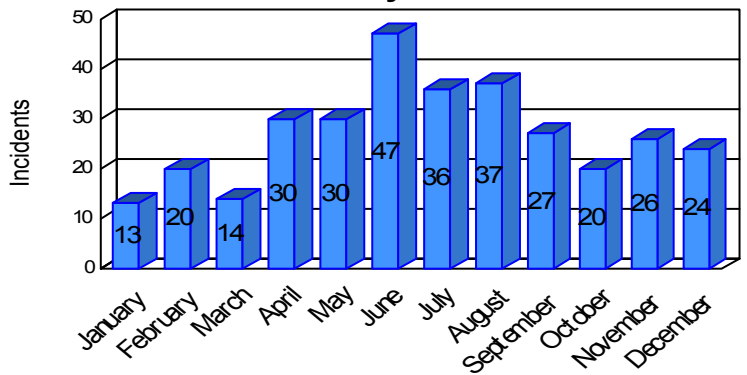

Station Incident Summary

Station **31**

01/04/2008 to 12/28/2008

SLU

Total Calls for this Report 324

Incidents by Day

Incidents by Day of the Week

Incidents by Month