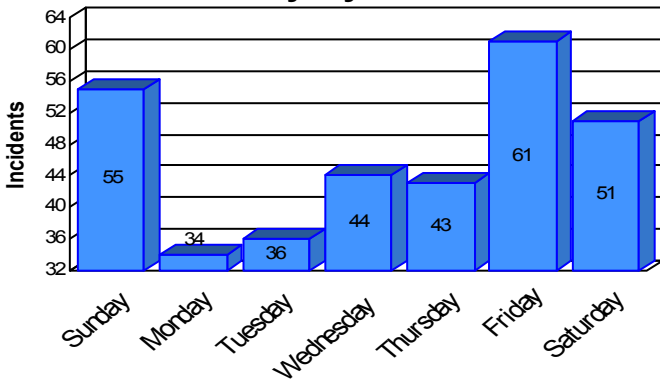

Station Incident Summary

Station **31**

01/04/2008 to 12/28/2008

SLU

Total Calls for this Report 324

Incidents by Day

Incidents by Day of the Week

Incidents by Month

Incidents by Hour

The source of this data is submitted by CAL FIRE through the Computer Aided Dispatch (CAD) system. The data is an estimate and may possibly change. Total statistics on this report are not final, and may not match any other fire statistics provided by CAL FIRE / San Luis Obispo County Fire.