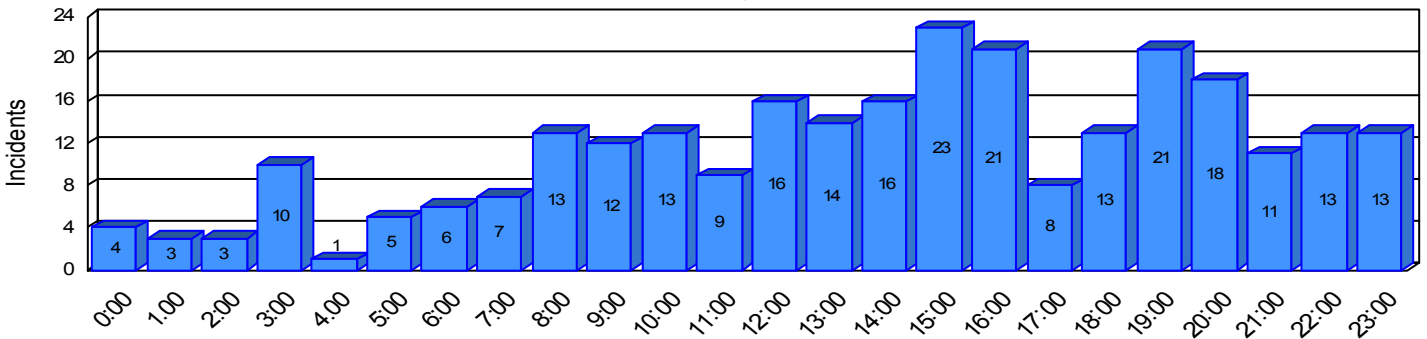

Station Incident Summary

Station **33**

01/04/2008 to 12/29/2008

SLU

Total Calls for this Report 273

Incidents by Day

Incidents by Day of the Week

Incidents by Month

Incidents by Hour

The source of this data is submitted by CAL FIRE through the Computer Aided Dispatch (CAD) system. The data is an estimate and may possibly change. Total statistics on this report are not final, and may not match any other fire statistics provided by CAL FIRE / San Luis Obispo County Fire.