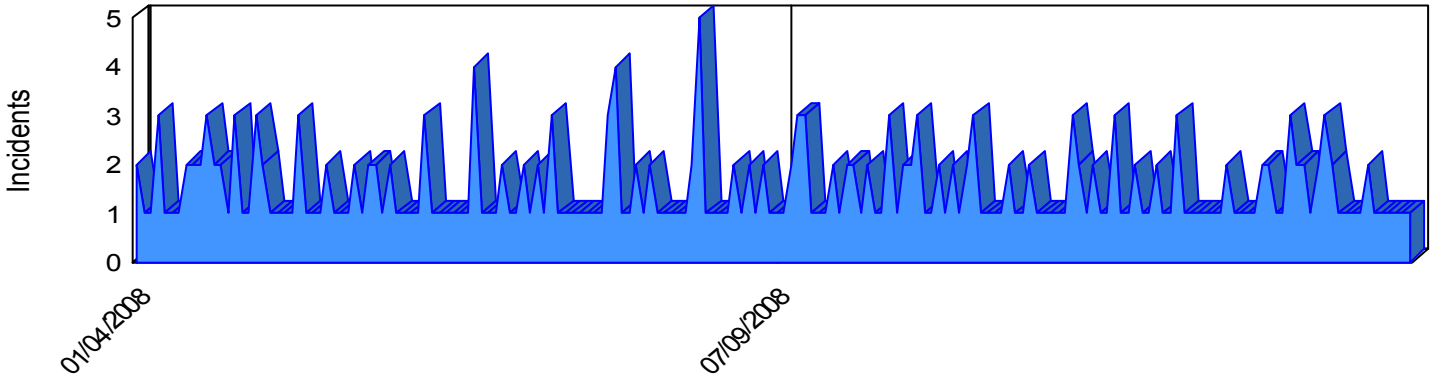

Station Incident Summary

Station **33**

01/04/2008 to 12/29/2008

SLU

Total Calls for this Report 273

Incidents by Day

Incidents by Day of the Week

Incidents by Month

Incidents by Hour

The source of this data is submitted by CAL FIRE through the Computer Aided Dispatch (CAD) system. The data is an estimate and may possibly change. Total statistics on this report are not final, and may not match any other fire statistics provided by CAL FIRE / San Luis Obispo County Fire.