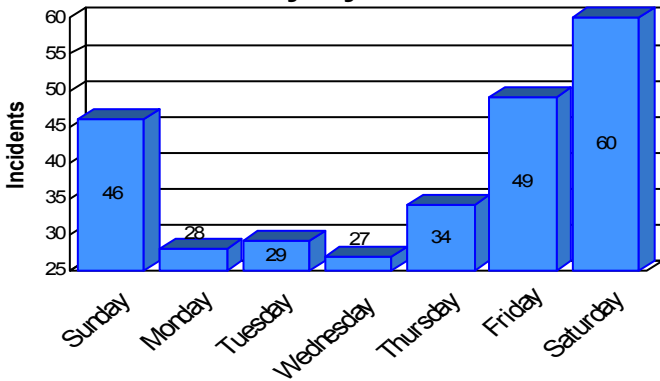

Station Incident Summary

Station **33**

01/04/2008 to 12/29/2008

SLU

Total Calls for this Report 273

Incidents by Day

Incidents by Day of the Week

Incidents by Month

Incidents by Hour

The source of this data is submitted by CAL FIRE through the Computer Aided Dispatch (CAD) system. The data is an estimate and may possibly change. Total statistics on this report are not final, and may not match any other fire statistics provided by CAL FIRE / San Luis Obispo County Fire.