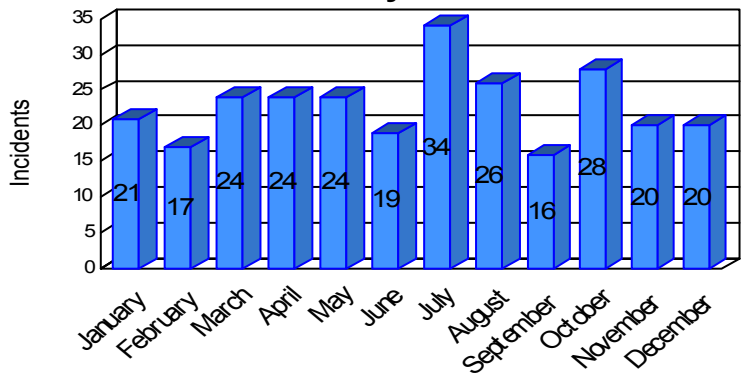

Station Incident Summary

Station **33**

01/04/2008 to 12/29/2008

SLU

Total Calls for this Report 273

Incidents by Day

Incidents by Day of the Week

Incidents by Month