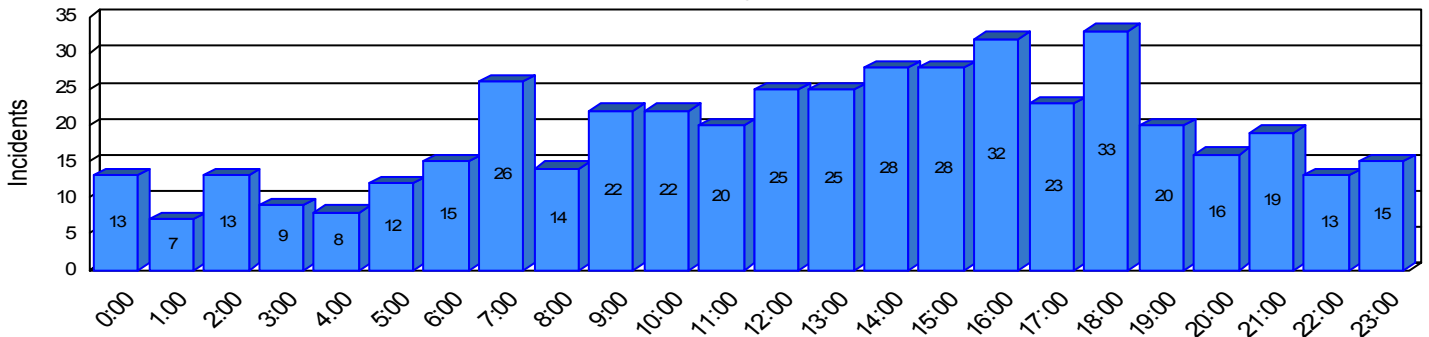

Station Incident Summary

Station **36**

01/01/2008 to 12/31/2008

SLU

Total Calls for this Report 458

Incidents by Day

Incidents by Day of the Week

Incidents by Month

Incidents by Hour

The source of this data is submitted by CAL FIRE through the Computer Aided Dispatch (CAD) system. The data is an estimate and may possibly change. Total statistics on this report are not final, and may not match any other fire statistics provided by CAL FIRE / San Luis Obispo County Fire.