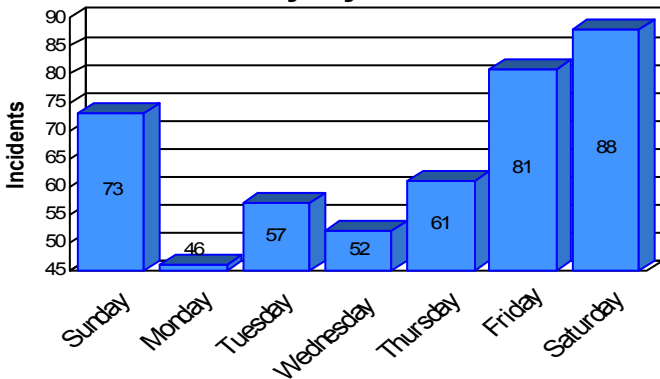

Station Incident Summary

Station **36**

01/01/2008 to 12/31/2008

SLU

Total Calls for this Report 458

Incidents by Day

Incidents by Day of the Week

Incidents by Month

Incidents by Hour

The source of this data is submitted by CAL FIRE through the Computer Aided Dispatch (CAD) system. The data is an estimate and may possibly change. Total statistics on this report are not final, and may not match any other fire statistics provided by CAL FIRE / San Luis Obispo County Fire.