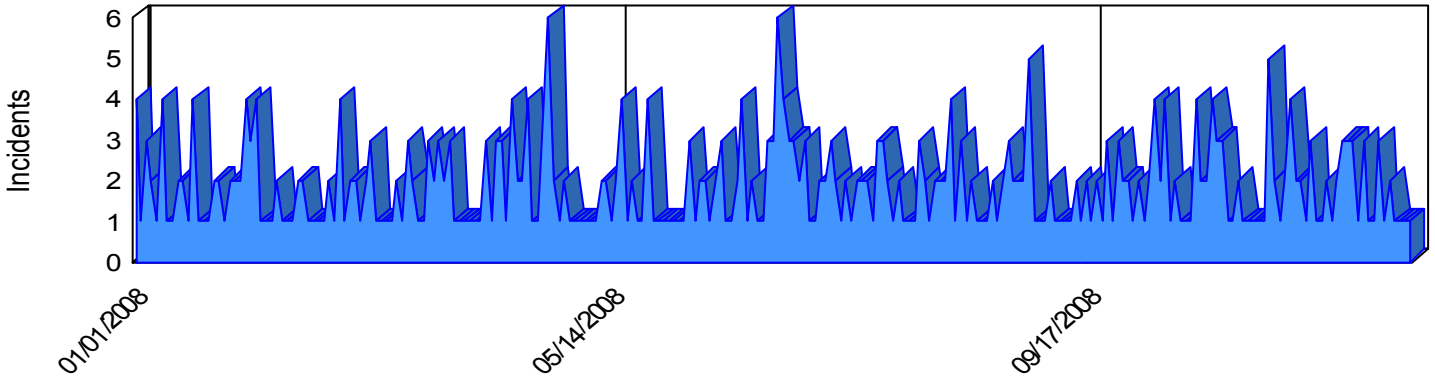

Station Incident Summary

Station **36**

01/01/2008 to 12/31/2008

SLU

Total Calls for this Report 458

Incidents by Day

Incidents by Day of the Week

Incidents by Month

Incidents by Hour

The source of this data is submitted by CAL FIRE through the Computer Aided Dispatch (CAD) system. The data is an estimate and may possibly change. Total statistics on this report are not final, and may not match any other fire statistics provided by CAL FIRE / San Luis Obispo County Fire.