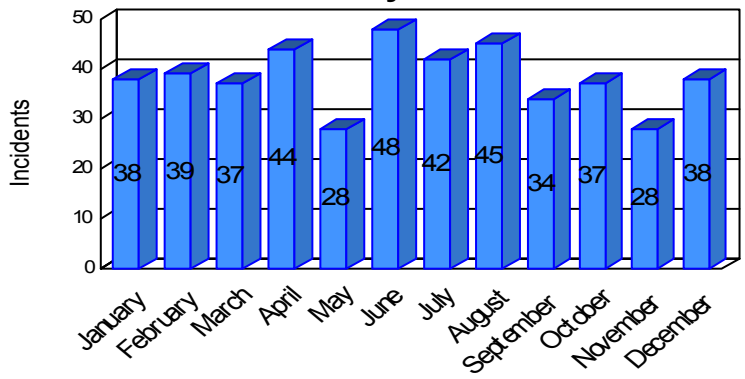

Station Incident Summary

Station **36**

01/01/2008 to 12/31/2008

SLU

Total Calls for this Report 458

Incidents by Day

Incidents by Day of the Week

Incidents by Month