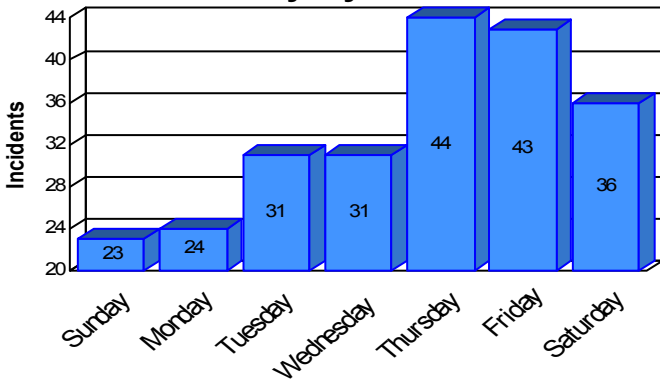

Station Incident Summary

Station **43**

01/02/2008 to 12/26/2008

SLU

Total Calls for this Report 232

Incidents by Day

Incidents by Day of the Week

Incidents by Month