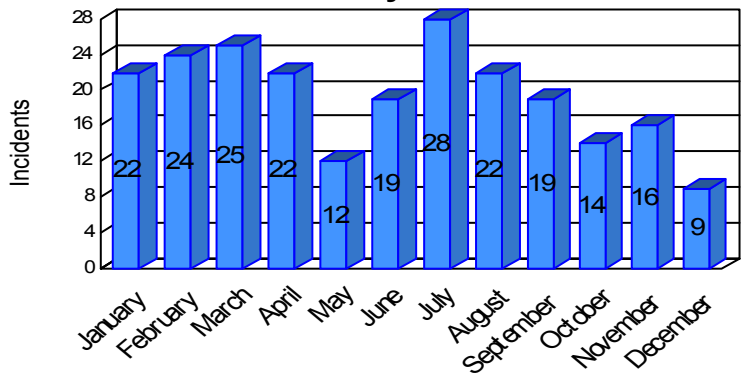

Station Incident Summary

Station **43**

01/02/2008 to 12/26/2008

SLU

Total Calls for this Report 232

Incidents by Day

Incidents by Day of the Week

Incidents by Month