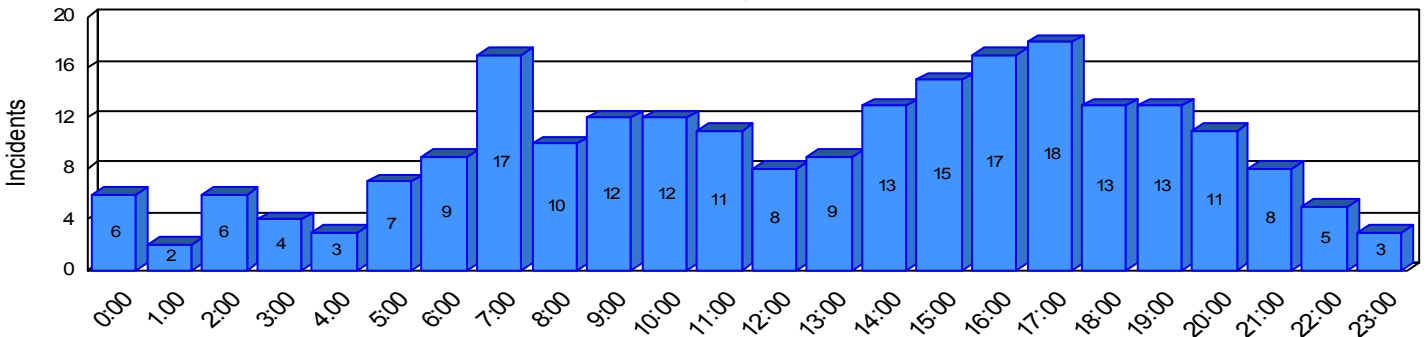

Station Incident Summary

Station **43**

01/02/2008 to 12/26/2008

SLU

Total Calls for this Report 232

Incidents by Day

Incidents by Day of the Week

Incidents by Month

Incidents by Hour

The source of this data is submitted by CAL FIRE through the Computer Aided Dispatch (CAD) system. The data is an estimate and may possibly change. Total statistics on this report are not final, and may not match any other fire statistics provided by CAL FIRE / San Luis Obispo County Fire.