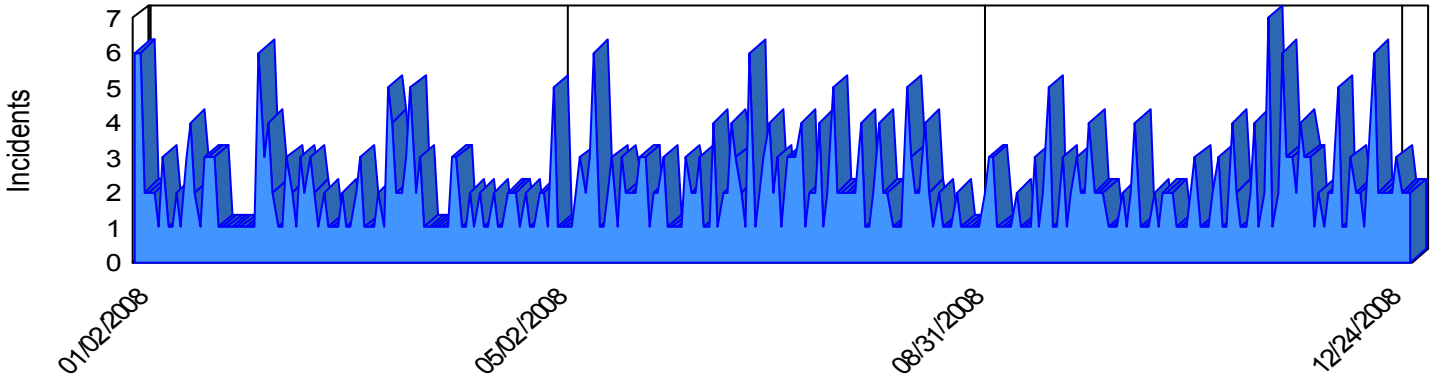

Station Incident Summary

Station **62**

01/02/2008 to 12/31/2008

SLU

Total Calls for this Report 575

Incidents by Day

Incidents by Day of the Week

Incidents by Month

Incidents by Hour

The source of this data is submitted by CAL FIRE through the Computer Aided Dispatch (CAD) system. The data is an estimate and may possibly change. Total statistics on this report are not final, and may not match any other fire statistics provided by CAL FIRE / San Luis Obispo County Fire.