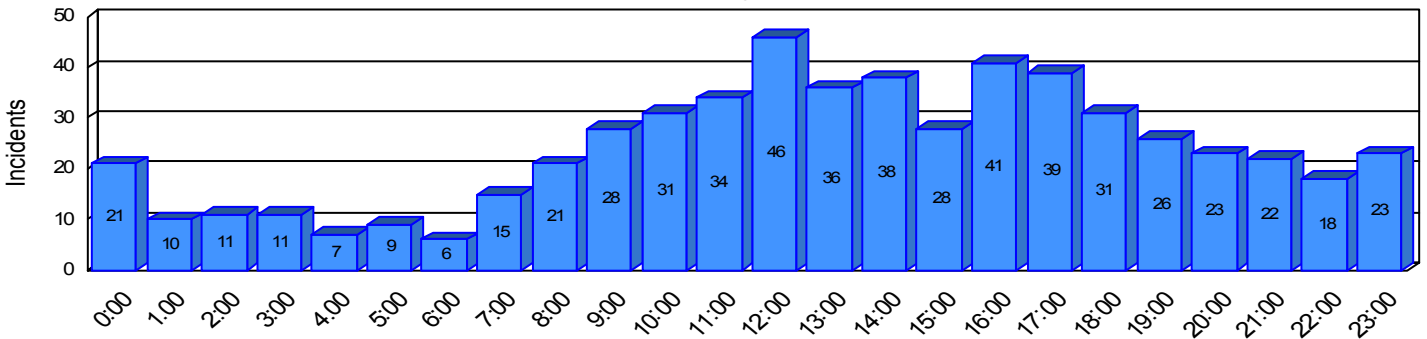

Incidents by Hour