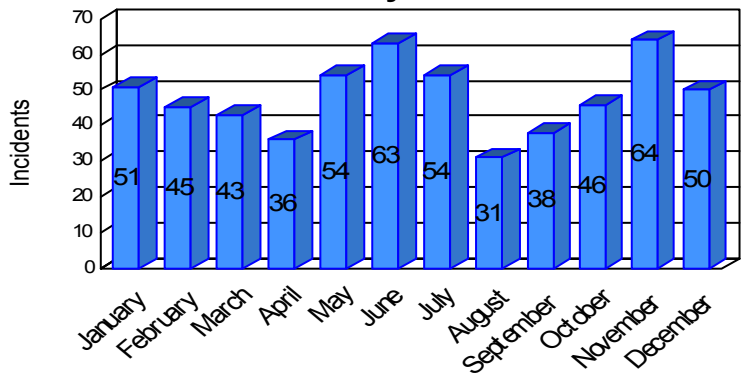

Station Incident Summary

Station **62**

01/02/2008 to 12/31/2008

SLU

Total Calls for this Report 575

Incidents by Day

Incidents by Day of the Week

Incidents by Month