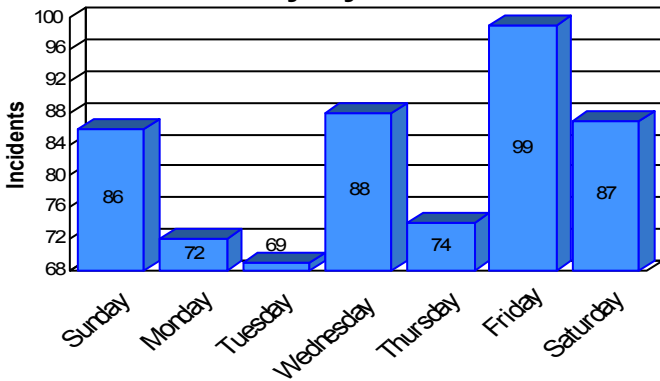

Station Incident Summary

Station **62**

01/02/2008 to 12/31/2008

SLU

Total Calls for this Report 575

Incidents by Day

Incidents by Day of the Week

Incidents by Month

Incidents by Hour

The source of this data is submitted by CAL FIRE through the Computer Aided Dispatch (CAD) system. The data is an estimate and may possibly change. Total statistics on this report are not final, and may not match any other fire statistics provided by CAL FIRE / San Luis Obispo County Fire.