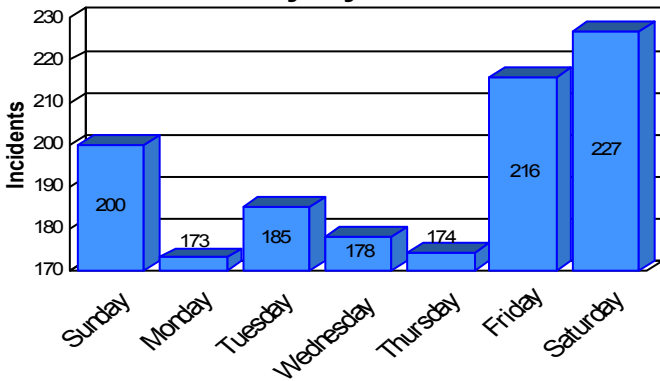

Station Incident Summary

Station **64**

01/01/2008 to 12/31/2008

SLU

Total Calls for this Report 1,353

Incidents by Day

Incidents by Day of the Week

Incidents by Month

Incidents by Hour

The source of this data is submitted by CAL FIRE through the Computer Aided Dispatch (CAD) system. The data is an estimate and may possibly change. Total statistics on this report are not final, and may not match any other fire statistics provided by CAL FIRE / San Luis Obispo County Fire.