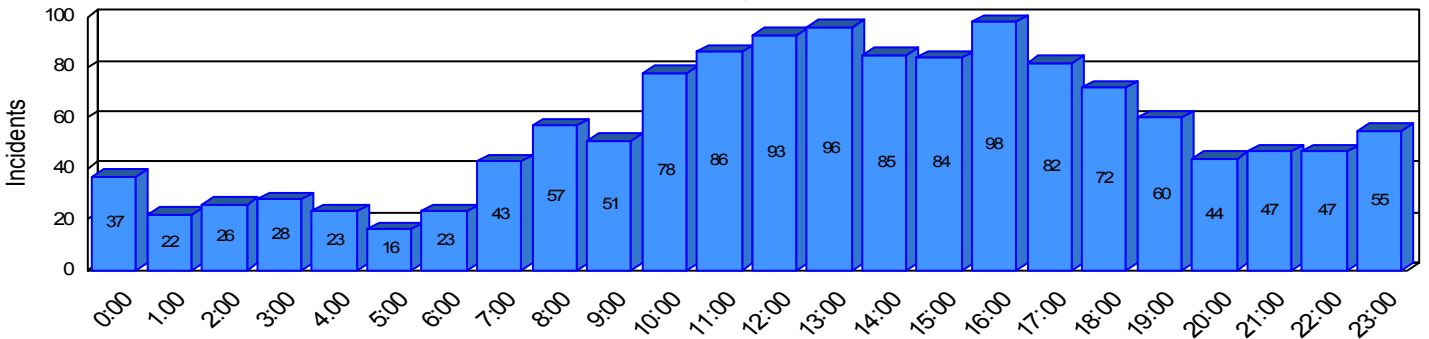

Station Incident Summary

Station **64**

01/01/2008 to 12/31/2008

SLU

Total Calls for this Report 1,353

Incidents by Day

Incidents by Day of the Week

Incidents by Month

Incidents by Hour

The source of this data is submitted by CAL FIRE through the Computer Aided Dispatch (CAD) system. The data is an estimate and may possibly change. Total statistics on this report are not final, and may not match any other fire statistics provided by CAL FIRE / San Luis Obispo County Fire.