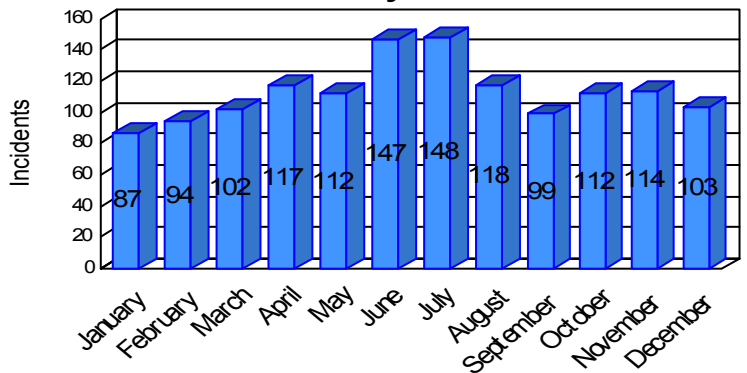

Station Incident Summary

Station **64**

01/01/2008 to 12/31/2008

SLU

Total Calls for this Report 1,353

Incidents by Day

Incidents by Day of the Week

Incidents by Month