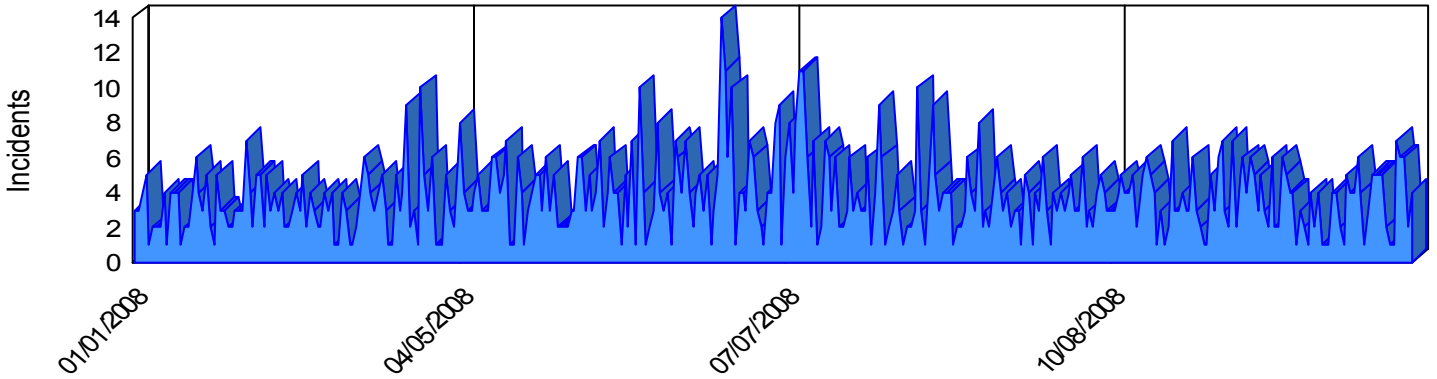

Station Incident Summary

Station **64**

01/01/2008 to 12/31/2008

SLU

Total Calls for this Report 1,353

Incidents by Day

Incidents by Day of the Week

Incidents by Month