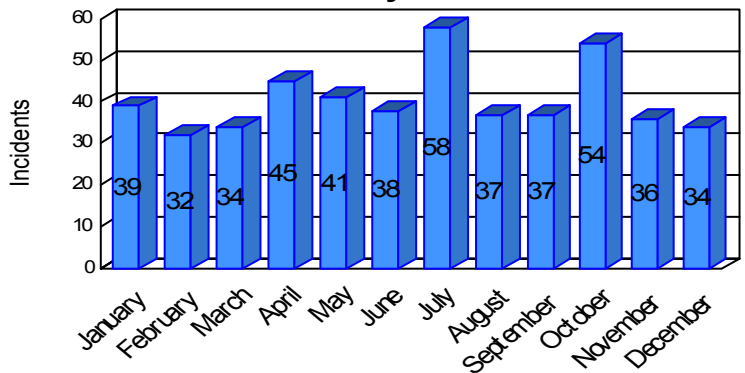

Station Incident Summary

Station **11**

01/01/2009 to 12/31/2009

SLU

Total Calls for this Report 485

Incidents by Day

Incidents by Day of the Week

Incidents by Month