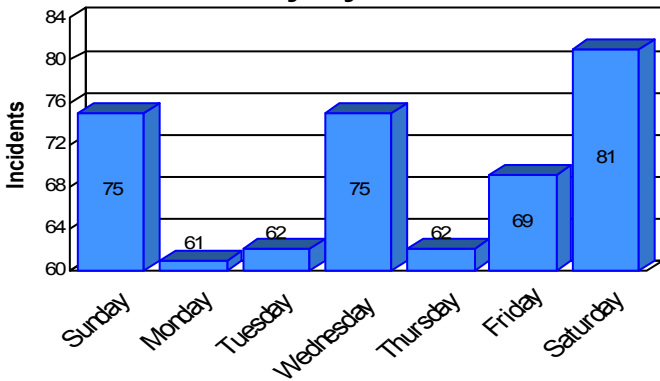

Station Incident Summary

Station **11**

01/01/2009 to 12/31/2009

SLU

Total Calls for this Report 485

Incidents by Day

Incidents by Day of the Week

Incidents by Month

Incidents by Hour

The source of this data is submitted by CAL FIRE through the Computer Aided Dispatch (CAD) system. The data is an estimate and may possibly change. Total statistics on this report are not final, and may not match any other fire statistics provided by CAL FIRE / San Luis Obispo County Fire.