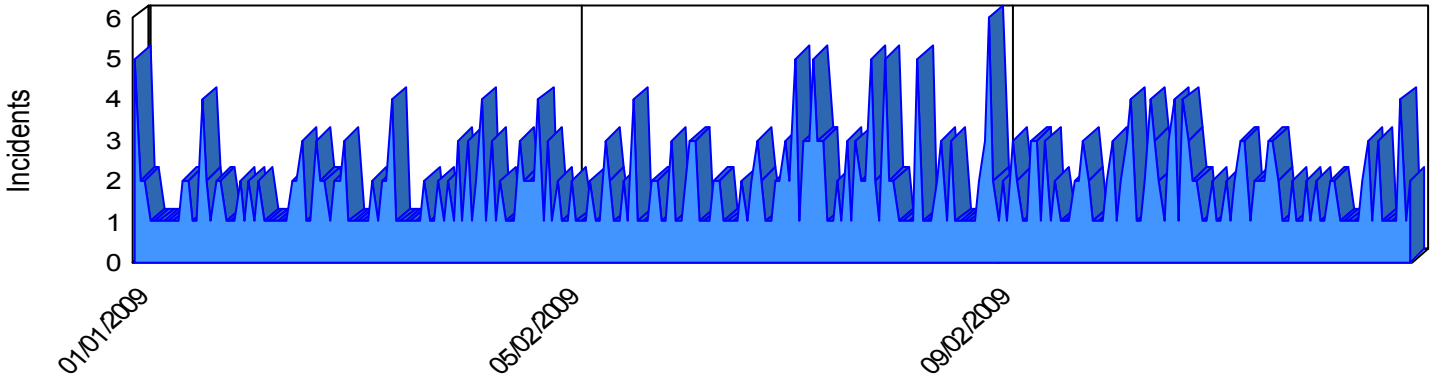

Station Incident Summary

Station **11**

01/01/2009 to 12/31/2009

SLU

Total Calls for this Report 485

Incidents by Day

Incidents by Day of the Week

Incidents by Month

Incidents by Hour

The source of this data is submitted by CAL FIRE through the Computer Aided Dispatch (CAD) system. The data is an estimate and may possibly change. Total statistics on this report are not final, and may not match any other fire statistics provided by CAL FIRE / San Luis Obispo County Fire.