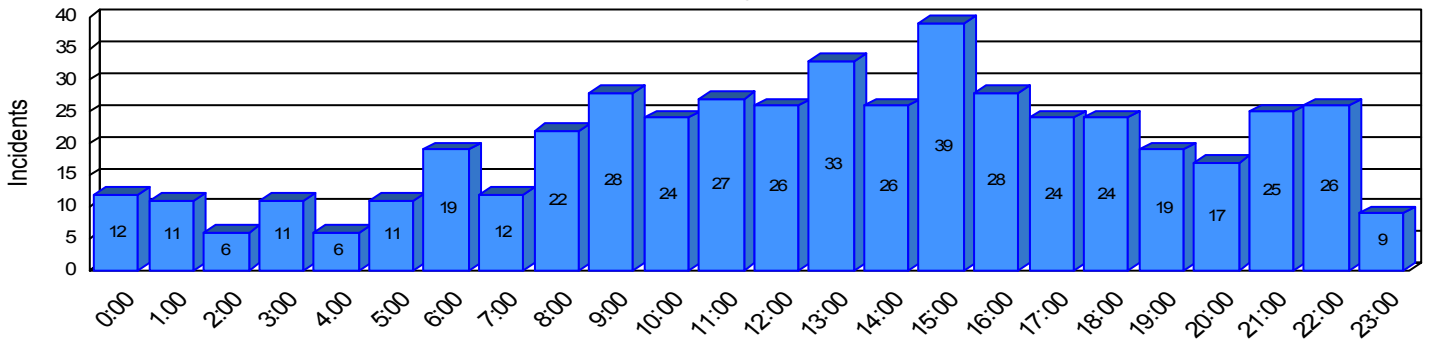

Station Incident Summary

Station **11**

01/01/2009 to 12/31/2009

SLU

Total Calls for this Report 485

Incidents by Day

Incidents by Day of the Week

Incidents by Month

Incidents by Hour

The source of this data is submitted by CAL FIRE through the Computer Aided Dispatch (CAD) system. The data is an estimate and may possibly change. Total statistics on this report are not final, and may not match any other fire statistics provided by CAL FIRE / San Luis Obispo County Fire.