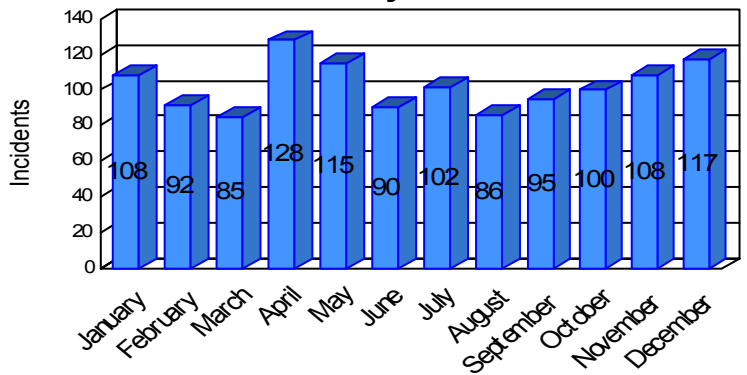

Station Incident Summary

Station **15**

01/01/2009 to 12/31/2009

SLU

Total Calls for this Report 1,226

Incidents by Day

Incidents by Day of the Week

Incidents by Month