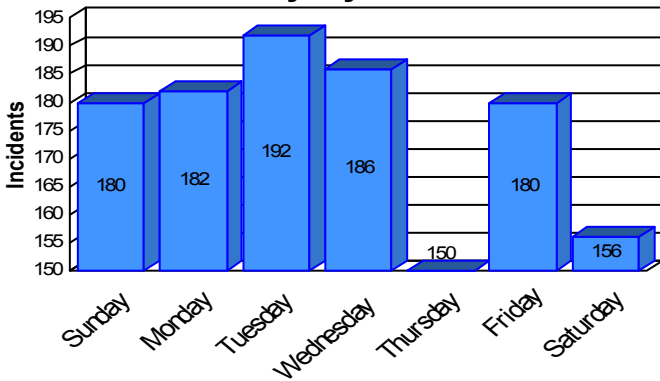

Station Incident Summary

Station **15**

01/01/2009 to 12/31/2009

SLU

Total Calls for this Report 1,226

Incidents by Day

Incidents by Day of the Week

Incidents by Month

Incidents by Hour

The source of this data is submitted by CAL FIRE through the Computer Aided Dispatch (CAD) system. The data is an estimate and may possibly change. Total statistics on this report are not final, and may not match any other fire statistics provided by CAL FIRE / San Luis Obispo County Fire.