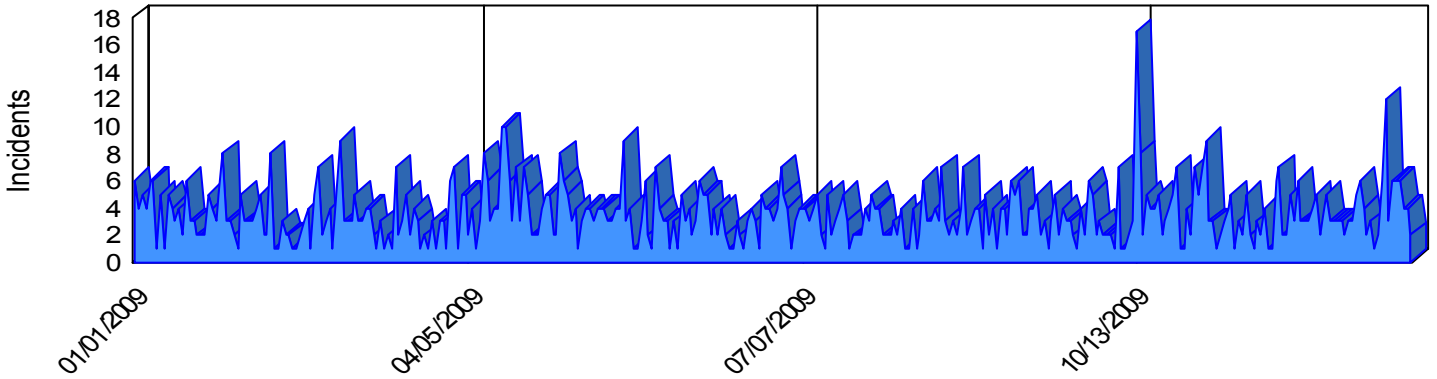

Station Incident Summary

Station **15**

01/01/2009 to 12/31/2009

SLU

Total Calls for this Report 1,226

Incidents by Day

Incidents by Day of the Week

Incidents by Month

Incidents by Hour

The source of this data is submitted by CAL FIRE through the Computer Aided Dispatch (CAD) system. The data is an estimate and may possibly change. Total statistics on this report are not final, and may not match any other fire statistics provided by CAL FIRE / San Luis Obispo County Fire.