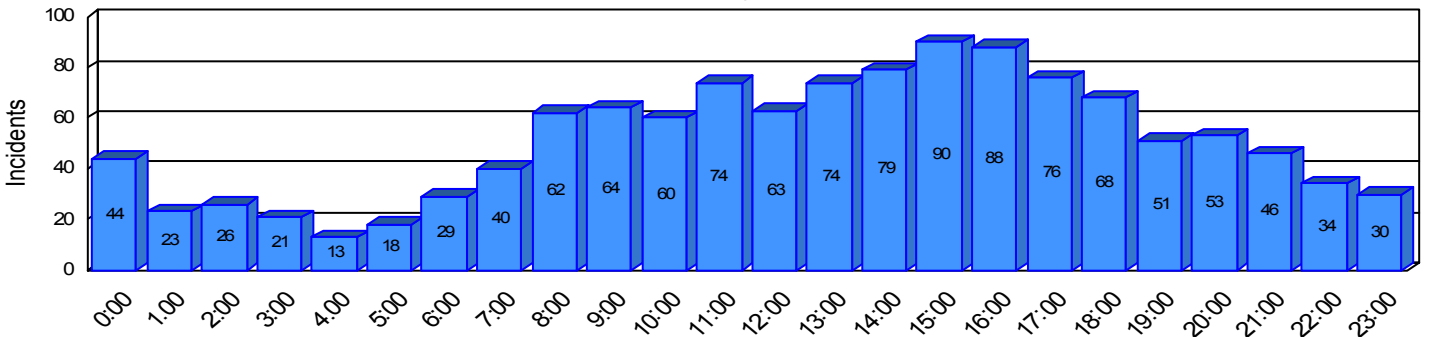

Incidents by Hour