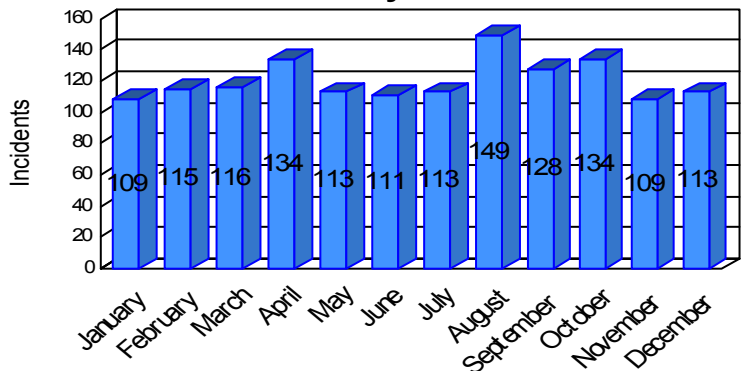

Station Incident Summary

Station **20**

01/01/2009 to 12/31/2009

SLU

Total Calls for this Report 1,444

Incidents by Day

Incidents by Day of the Week

Incidents by Month