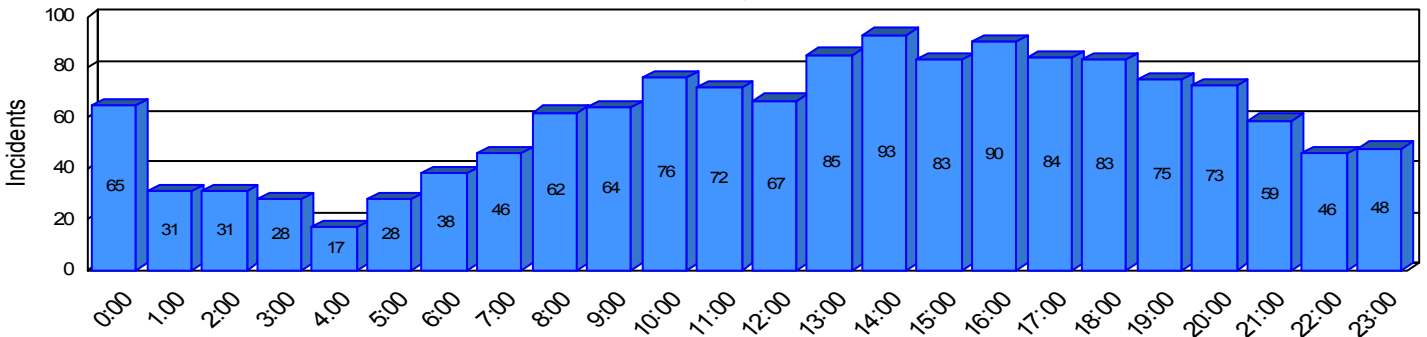

Incidents by Hour