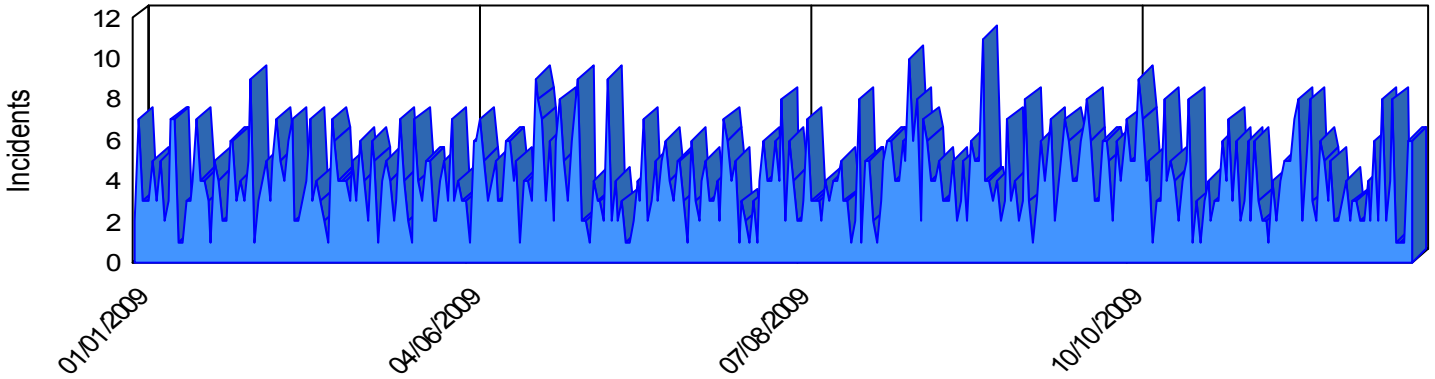

Station Incident Summary

Station **20**

01/01/2009 to 12/31/2009

SLU

Total Calls for this Report 1,444

Incidents by Day

Incidents by Day of the Week

Incidents by Month

Incidents by Hour

The source of this data is submitted by CAL FIRE through the Computer Aided Dispatch (CAD) system. The data is an estimate and may possibly change. Total statistics on this report are not final, and may not match any other fire statistics provided by CAL FIRE / San Luis Obispo County Fire.