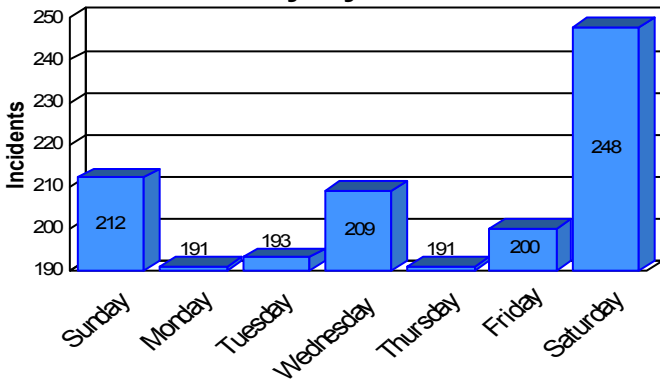

Station Incident Summary

Station **20**

01/01/2009 to 12/31/2009

SLU

Total Calls for this Report 1,444

Incidents by Day

Incidents by Day of the Week

Incidents by Month

Incidents by Hour

The source of this data is submitted by CAL FIRE through the Computer Aided Dispatch (CAD) system. The data is an estimate and may possibly change. Total statistics on this report are not final, and may not match any other fire statistics provided by CAL FIRE / San Luis Obispo County Fire.