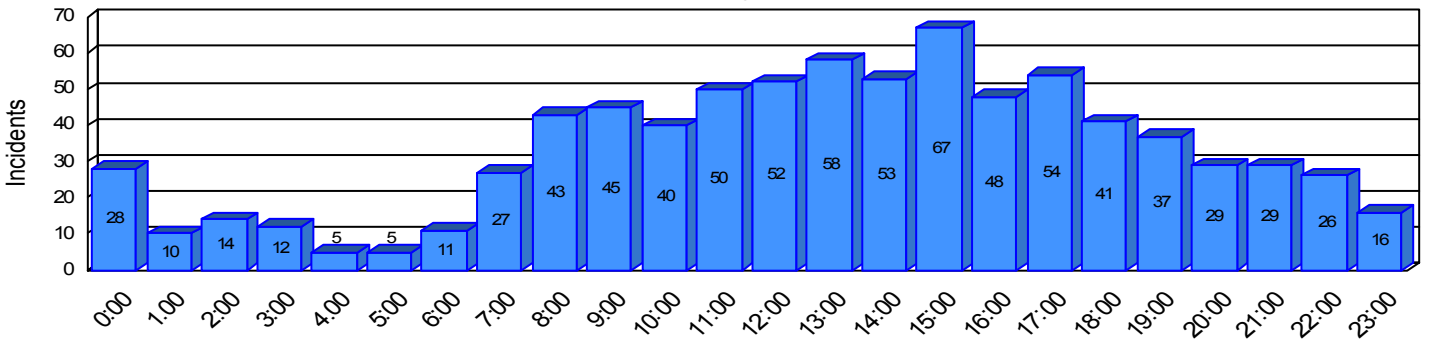

Station Incident Summary

Station **21**

01/03/2009 to 12/31/2009

SLU

Total Calls for this Report **800**

Incidents by Day

Incidents by Day of the Week

Incidents by Month

Incidents by Hour

The source of this data is submitted by CAL FIRE through the Computer Aided Dispatch (CAD) system. The data is an estimate and may possibly change. Total statistics on this report are not final, and may not match any other fire statistics provided by CAL FIRE / San Luis Obispo County Fire.