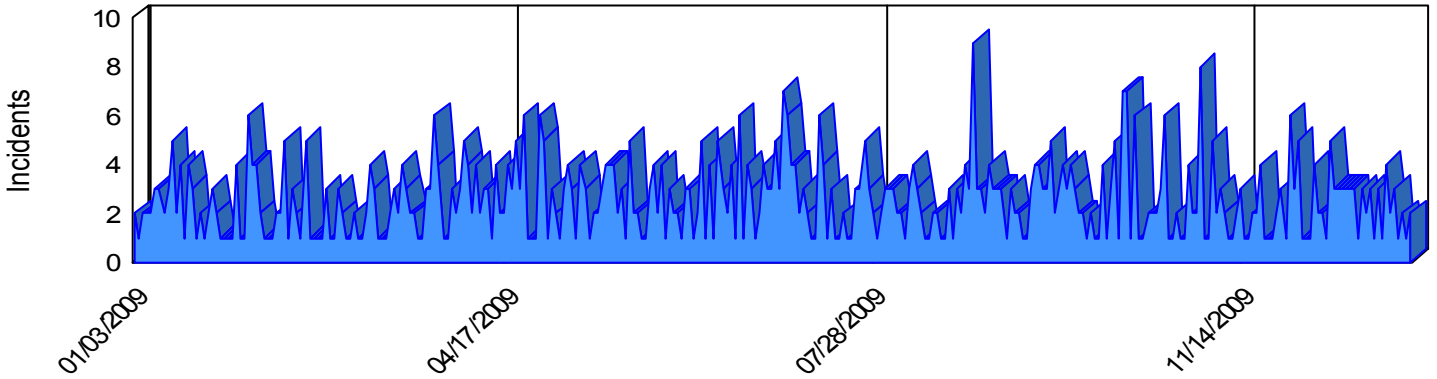

Station Incident Summary

Station **21**

01/03/2009 to 12/31/2009

SLU

Total Calls for this Report **800**

Incidents by Day

Incidents by Day of the Week

Incidents by Month

Incidents by Hour

The source of this data is submitted by CAL FIRE through the Computer Aided Dispatch (CAD) system. The data is an estimate and may possibly change. Total statistics on this report are not final, and may not match any other fire statistics provided by CAL FIRE / San Luis Obispo County Fire.