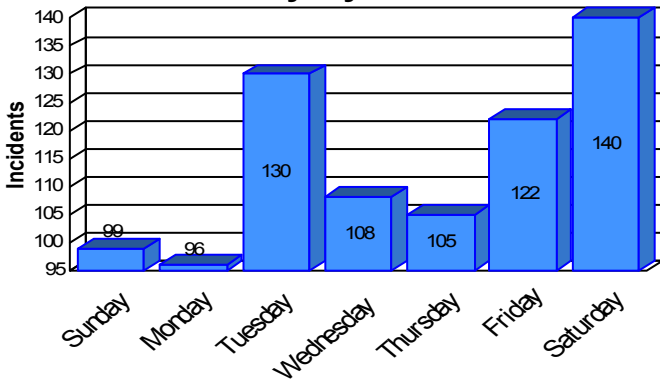

Station Incident Summary

Station **21**

01/03/2009 to 12/31/2009

SLU

Total Calls for this Report **800**

Incidents by Day

Incidents by Day of the Week

Incidents by Month

Incidents by Hour

The source of this data is submitted by CAL FIRE through the Computer Aided Dispatch (CAD) system. The data is an estimate and may possibly change. Total statistics on this report are not final, and may not match any other fire statistics provided by CAL FIRE / San Luis Obispo County Fire.