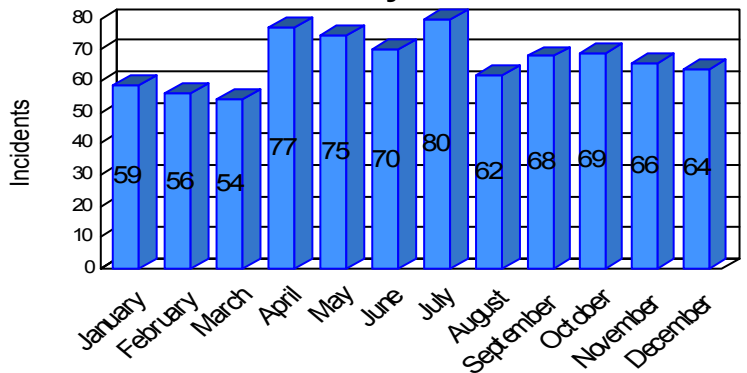

Station Incident Summary

Station **21**

01/03/2009 to 12/31/2009

SLU

Total Calls for this Report **800**

Incidents by Day

Incidents by Day of the Week

Incidents by Month