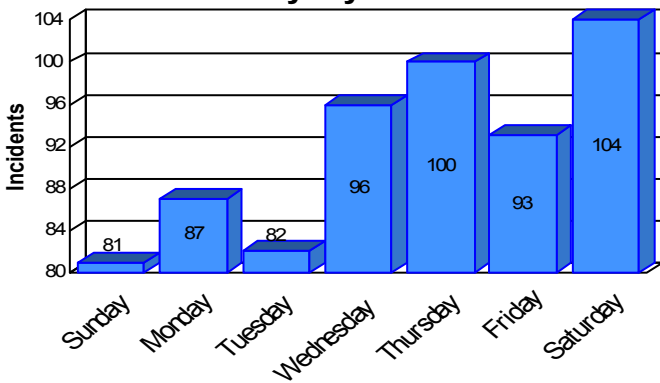

Station Incident Summary

Station **22**

01/02/2009 to 12/31/2009

SLU

Total Calls for this Report 643

Incidents by Day

Incidents by Day of the Week

Incidents by Month

Incidents by Hour

The source of this data is submitted by CAL FIRE through the Computer Aided Dispatch (CAD) system. The data is an estimate and may possibly change. Total statistics on this report are not final, and may not match any other fire statistics provided by CAL FIRE / San Luis Obispo County Fire.