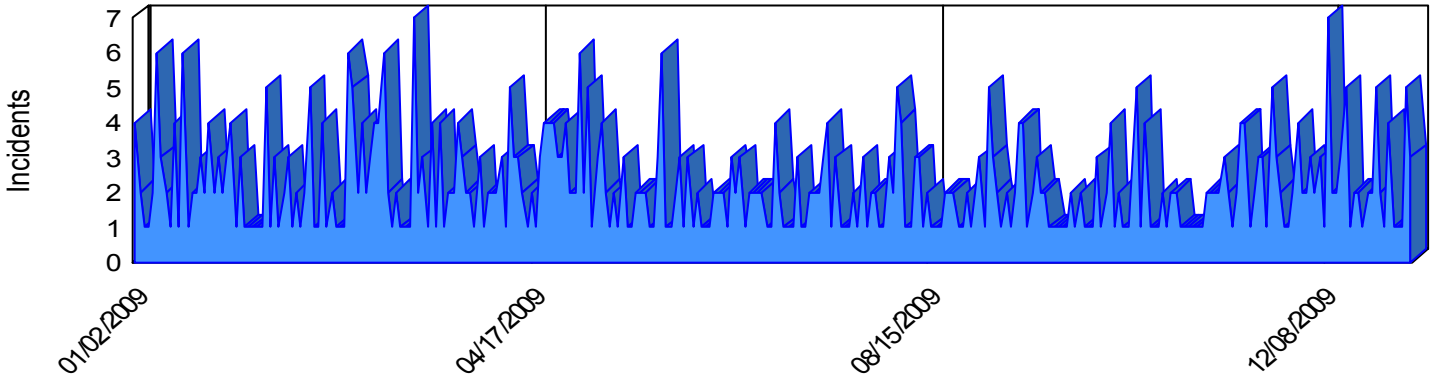

Station Incident Summary

Station **22**

01/02/2009 to 12/31/2009

SLU

Total Calls for this Report 643

Incidents by Day

Incidents by Day of the Week

Incidents by Month

Incidents by Hour

The source of this data is submitted by CAL FIRE through the Computer Aided Dispatch (CAD) system. The data is an estimate and may possibly change. Total statistics on this report are not final, and may not match any other fire statistics provided by CAL FIRE / San Luis Obispo County Fire.