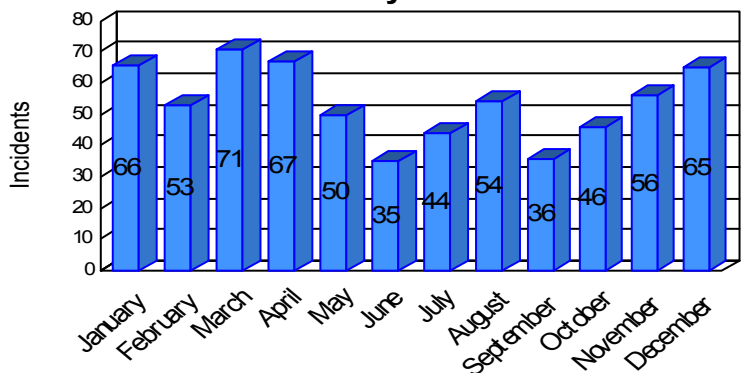

Station Incident Summary

Station **22**

01/02/2009 to 12/31/2009

SLU

Total Calls for this Report 643

Incidents by Day

Incidents by Day of the Week

Incidents by Month