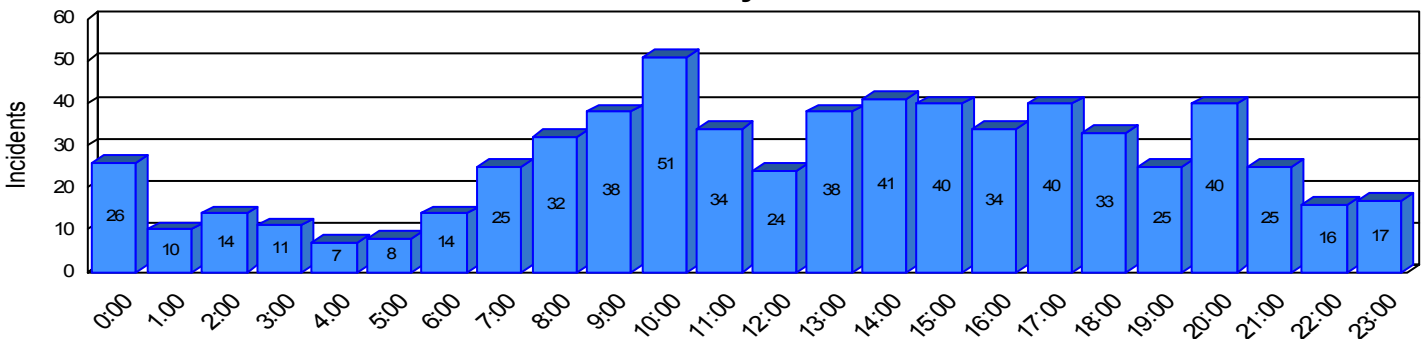

Incidents by Hour