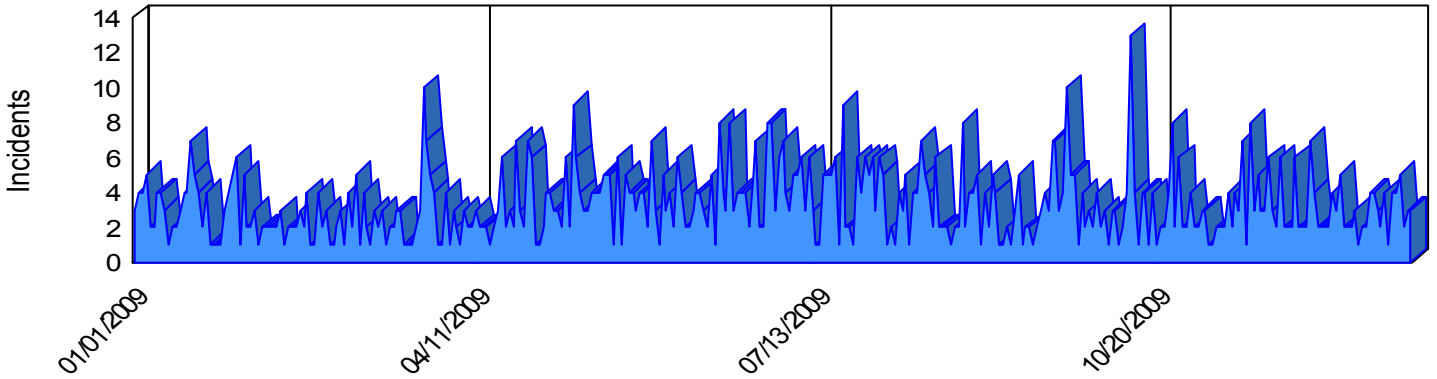

Station Incident Summary

Station **30**

01/01/2009 to 12/31/2009

SLU

Total Calls for this Report 1,125

Incidents by Day

Incidents by Day of the Week

Incidents by Month