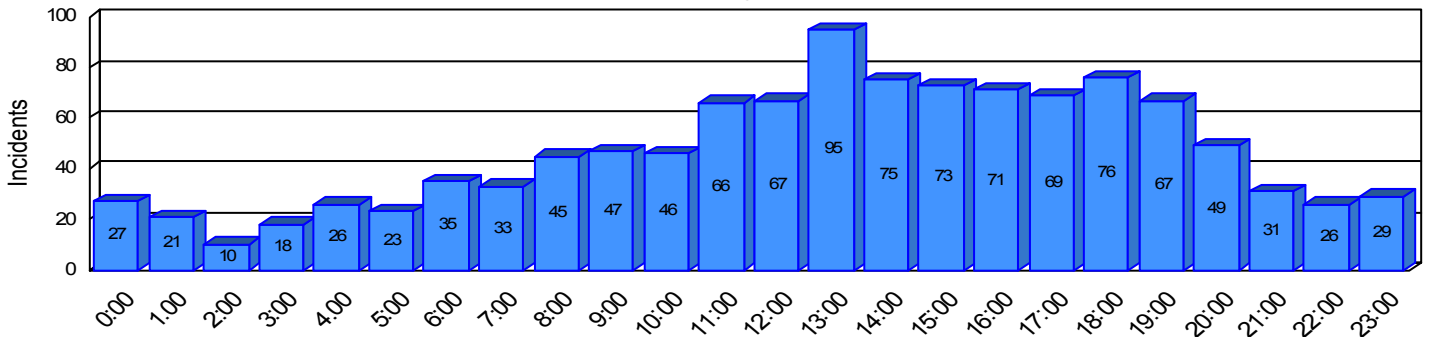

Station Incident Summary

Station **30**

01/01/2009 to 12/31/2009

SLU

Total Calls for this Report 1,125

Incidents by Day

Incidents by Day of the Week

Incidents by Month

Incidents by Hour

The source of this data is submitted by CAL FIRE through the Computer Aided Dispatch (CAD) system. The data is an estimate and may possibly change. Total statistics on this report are not final, and may not match any other fire statistics provided by CAL FIRE / San Luis Obispo County Fire.