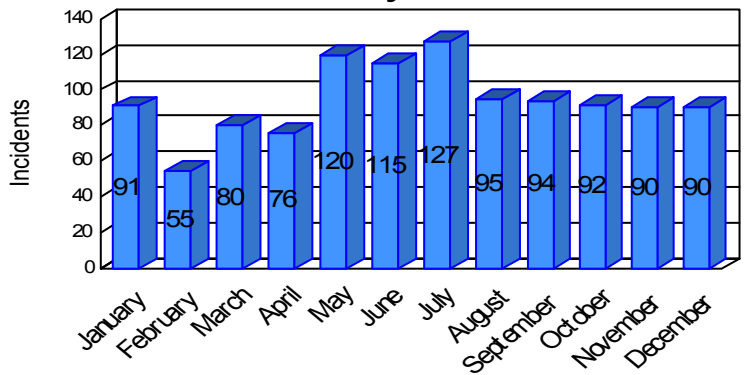

Station Incident Summary

Station **30**

01/01/2009 to 12/31/2009

SLU

Total Calls for this Report 1,125

Incidents by Day

Incidents by Day of the Week

Incidents by Month