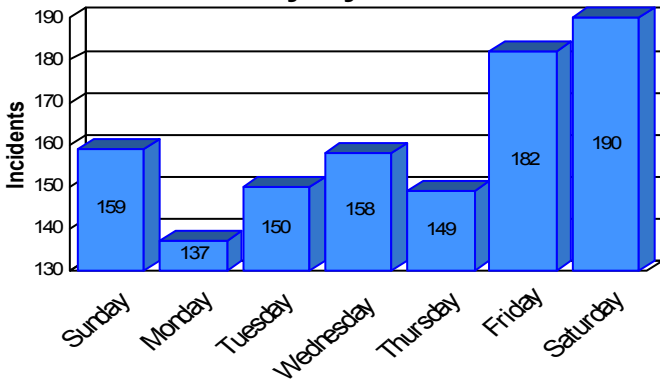

Station Incident Summary

Station **30**

01/01/2009 to 12/31/2009

SLU

Total Calls for this Report 1,125

Incidents by Day

Incidents by Day of the Week

Incidents by Month

Incidents by Hour

The source of this data is submitted by CAL FIRE through the Computer Aided Dispatch (CAD) system. The data is an estimate and may possibly change. Total statistics on this report are not final, and may not match any other fire statistics provided by CAL FIRE / San Luis Obispo County Fire.