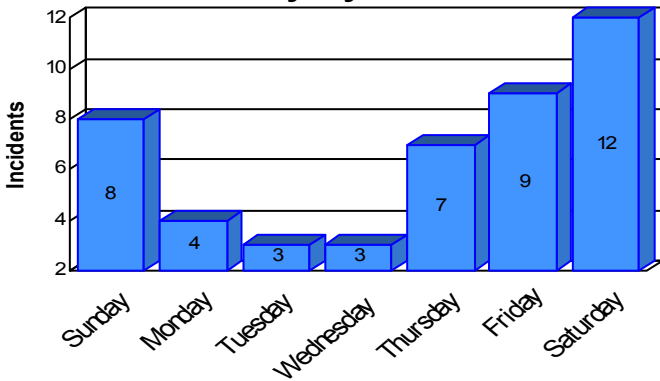

Station Incident Summary

Station **34**

02/06/2009 to 11/27/2009

SLU

Total Calls for this Report 46

Incidents by Day

Incidents by Day of the Week

Incidents by Month

Incidents by Hour

The source of this data is submitted by CAL FIRE through the Computer Aided Dispatch (CAD) system. The data is an estimate and may possibly change. Total statistics on this report are not final, and may not match any other fire statistics provided by CAL FIRE / San Luis Obispo County Fire.