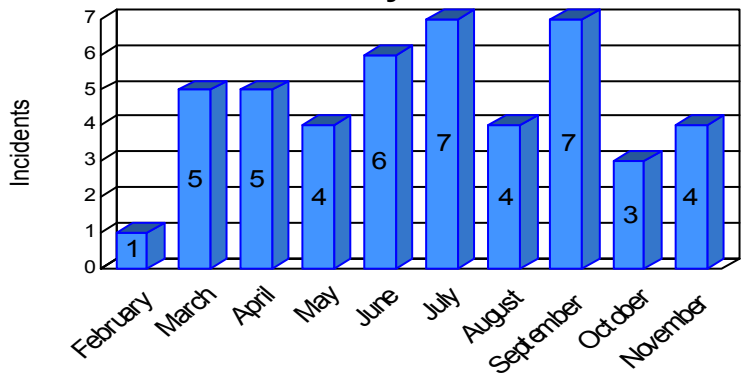

Station Incident Summary

Station **34**

02/06/2009 to 11/27/2009

SLU

Total Calls for this Report 46

Incidents by Day

Incidents by Day of the Week

Incidents by Month