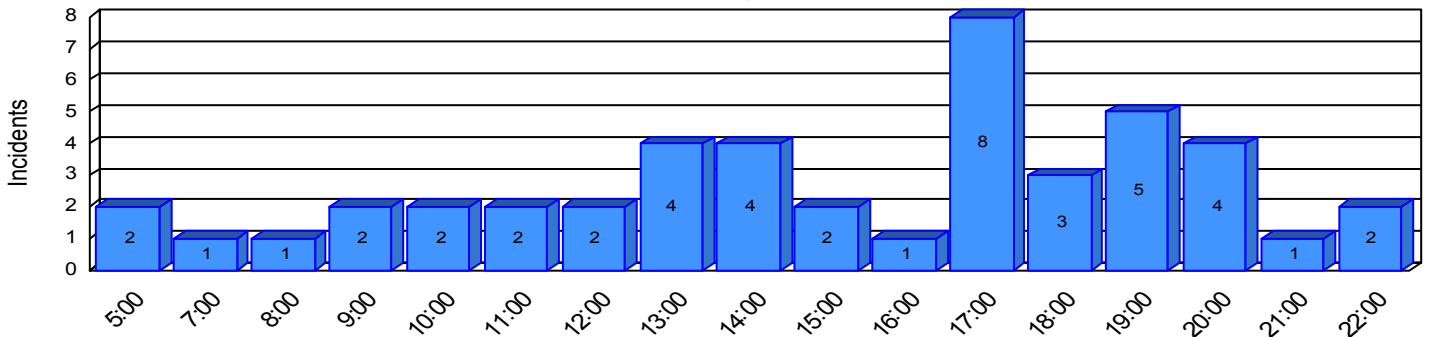

Station Incident Summary

Station **34**

02/06/2009 to 11/27/2009

SLU

Total Calls for this Report 46

Incidents by Day

Incidents by Day of the Week

Incidents by Month

Incidents by Hour

The source of this data is submitted by CAL FIRE through the Computer Aided Dispatch (CAD) system. The data is an estimate and may possibly change. Total statistics on this report are not final, and may not match any other fire statistics provided by CAL FIRE / San Luis Obispo County Fire.