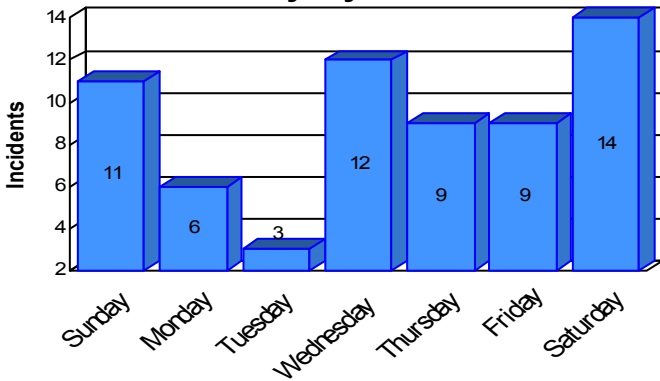

Station Incident Summary

Station **35**

05/18/2009 to 12/05/2009

SLU

Total Calls for this Report 64

Incidents by Day

Incidents by Day of the Week

Incidents by Month

Incidents by Hour

The source of this data is submitted by CAL FIRE through the Computer Aided Dispatch (CAD) system. The data is an estimate and may possibly change. Total statistics on this report are not final, and may not match any other fire statistics provided by CAL FIRE / San Luis Obispo County Fire.