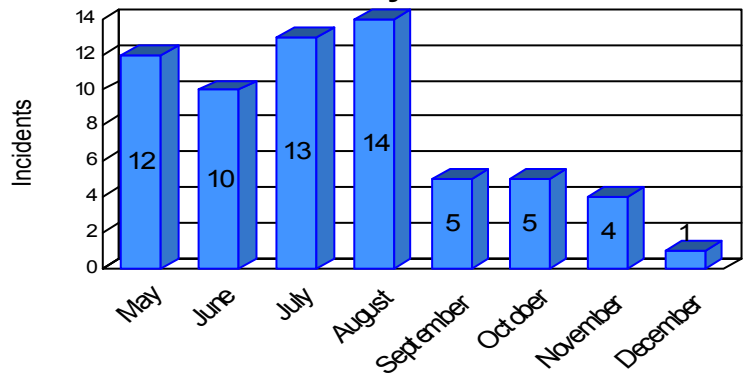

Station Incident Summary

Station **35**

05/18/2009 to 12/05/2009

SLU

Total Calls for this Report 64

Incidents by Day

Incidents by Day of the Week

Incidents by Month