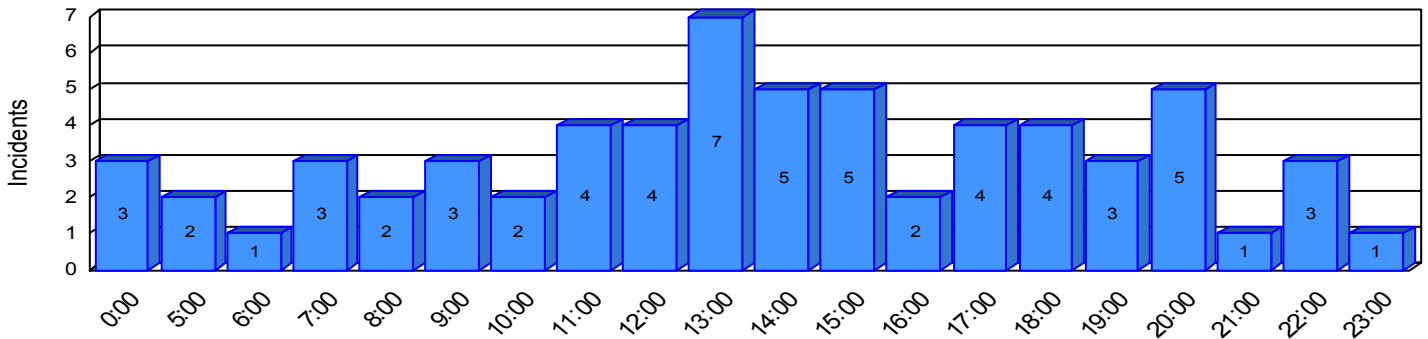

Station Incident Summary

Station **35**

05/18/2009 to 12/05/2009

SLU

Total Calls for this Report 64

Incidents by Day

Incidents by Day of the Week

Incidents by Month

Incidents by Hour

The source of this data is submitted by CAL FIRE through the Computer Aided Dispatch (CAD) system. The data is an estimate and may possibly change. Total statistics on this report are not final, and may not match any other fire statistics provided by CAL FIRE / San Luis Obispo County Fire.