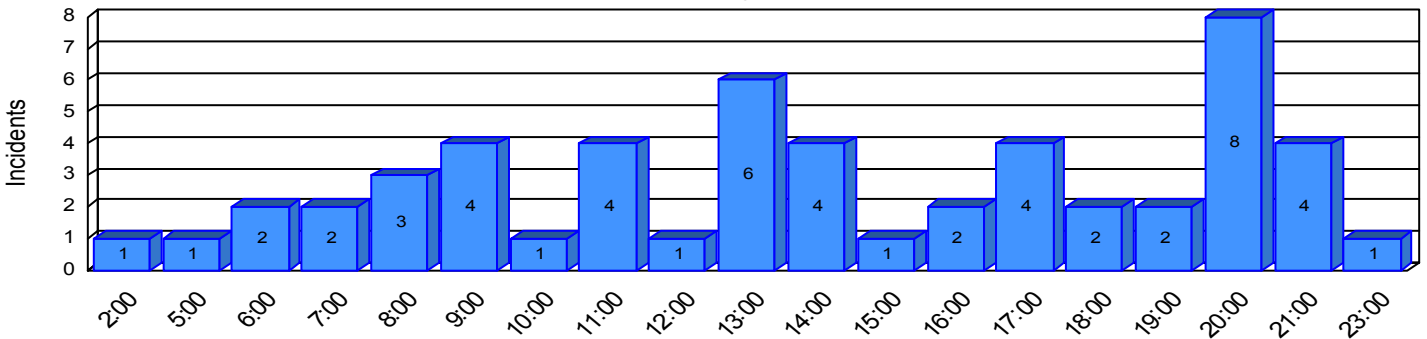

Station Incident Summary

Station **42**

01/06/2009 to 12/19/2009

SLU

Total Calls for this Report 53

Incidents by Day

Incidents by Day of the Week

Incidents by Month

Incidents by Hour

The source of this data is submitted by CAL FIRE through the Computer Aided Dispatch (CAD) system. The data is an estimate and may possibly change. Total statistics on this report are not final, and may not match any other fire statistics provided by CAL FIRE / San Luis Obispo County Fire.