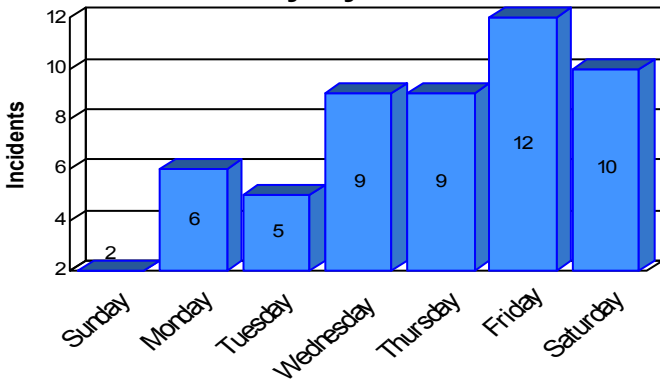

Station Incident Summary

Station **42**

01/06/2009 to 12/19/2009

SLU

Total Calls for this Report 53

Incidents by Day

Incidents by Day of the Week

Incidents by Month

Incidents by Hour

The source of this data is submitted by CAL FIRE through the Computer Aided Dispatch (CAD) system. The data is an estimate and may possibly change. Total statistics on this report are not final, and may not match any other fire statistics provided by CAL FIRE / San Luis Obispo County Fire.