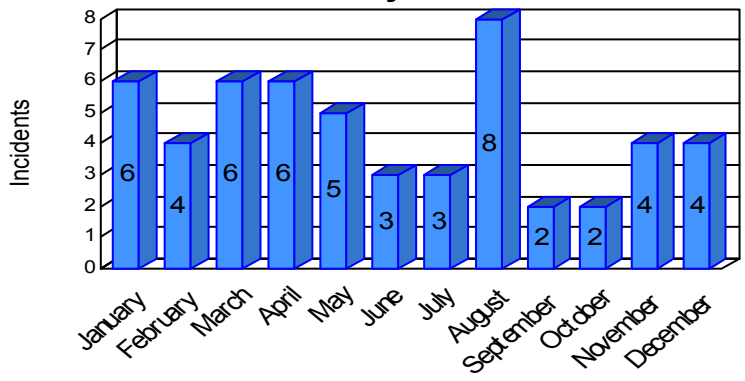

Station Incident Summary

Station **42**

01/06/2009 to 12/19/2009

SLU

Total Calls for this Report 53

Incidents by Day

Incidents by Day of the Week

Incidents by Month