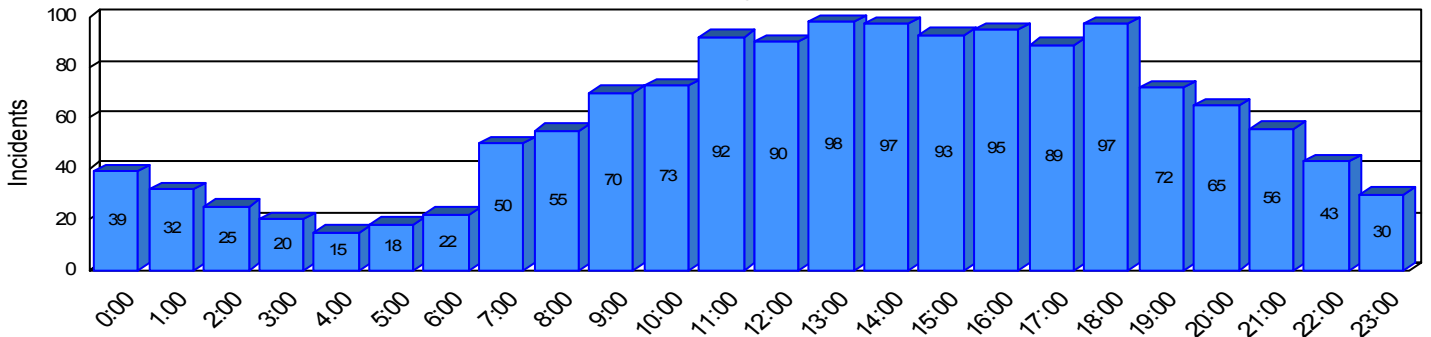

Incidents by Hour