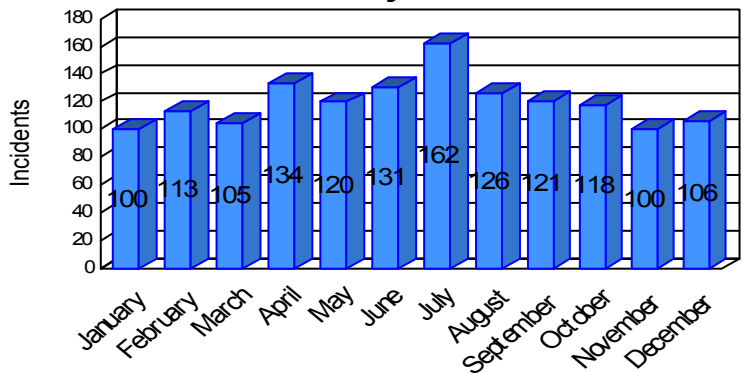

Station Incident Summary

Station **64**

01/01/2009 to 12/31/2009

SLU

Total Calls for this Report 1,436

Incidents by Day

Incidents by Day of the Week

Incidents by Month