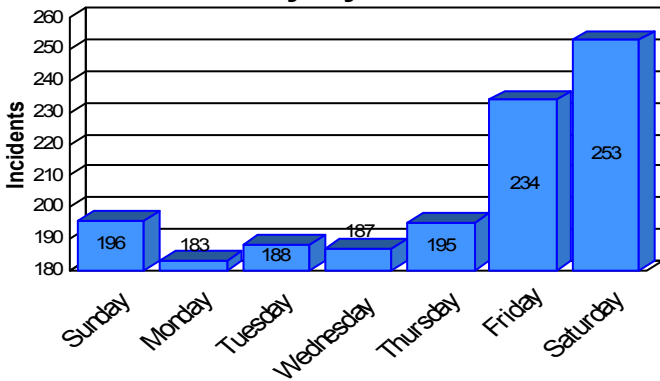

Station Incident Summary

Station **64**

01/01/2009 to 12/31/2009

SLU

Total Calls for this Report 1,436

Incidents by Day

Incidents by Day of the Week

Incidents by Month

Incidents by Hour

The source of this data is submitted by CAL FIRE through the Computer Aided Dispatch (CAD) system. The data is an estimate and may possibly change. Total statistics on this report are not final, and may not match any other fire statistics provided by CAL FIRE / San Luis Obispo County Fire.