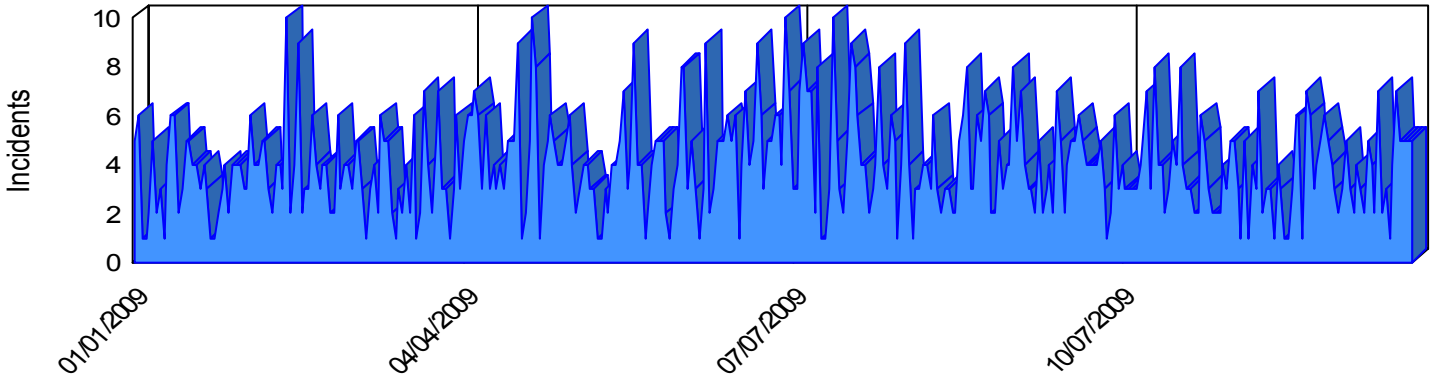

Station Incident Summary

Station **64**

01/01/2009 to 12/31/2009

SLU

Total Calls for this Report 1,436

Incidents by Day

Incidents by Day of the Week

Incidents by Month

Incidents by Hour

The source of this data is submitted by CAL FIRE through the Computer Aided Dispatch (CAD) system. The data is an estimate and may possibly change. Total statistics on this report are not final, and may not match any other fire statistics provided by CAL FIRE / San Luis Obispo County Fire.