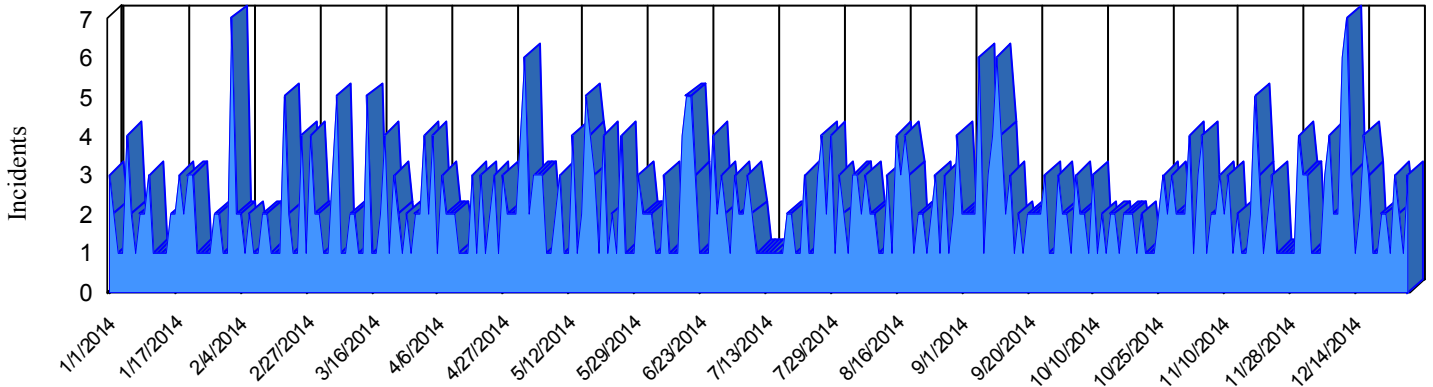

# Station Incident Summary

## Station 11

01/01/2014 to 12/31/2014

SLU

Total Calls for this Report 634

Incidents by Day

Incidents by Day of the Week

Incidents by Month

Incidents by Hour