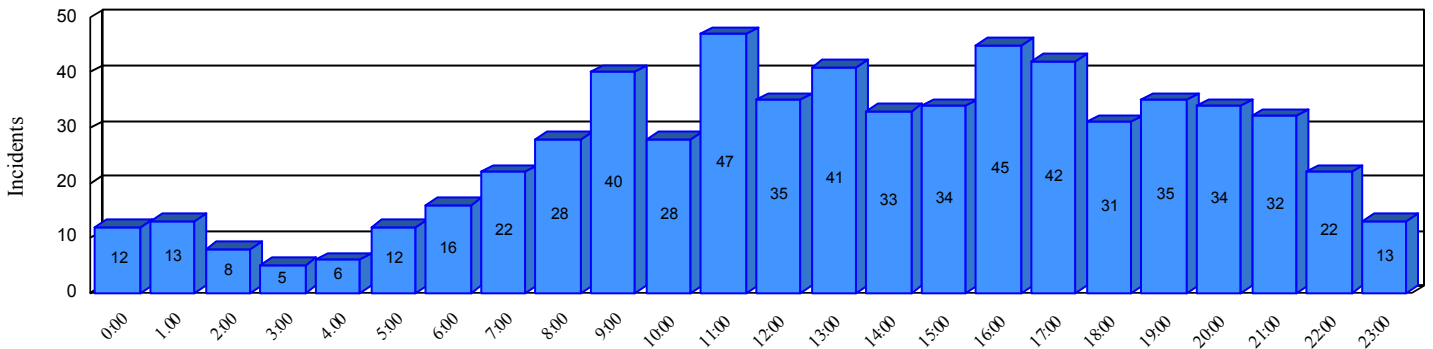

# Station Incident Summary

## Station 11

01/01/2014 to 12/31/2014

SLU

Total Calls for this Report 634

Incidents by Day

Incidents by Day of the Week

Incidents by Month

Incidents by Hour