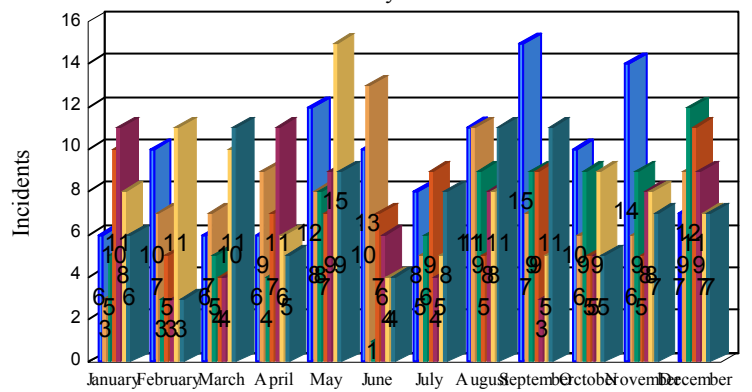

## Station 11

01/01/2014 to 12/31/2014

SLU

Total Calls for this Report 634

Incidents by Day

Incidents by Day of the Week

Incidents by Month

Incidents by Hour