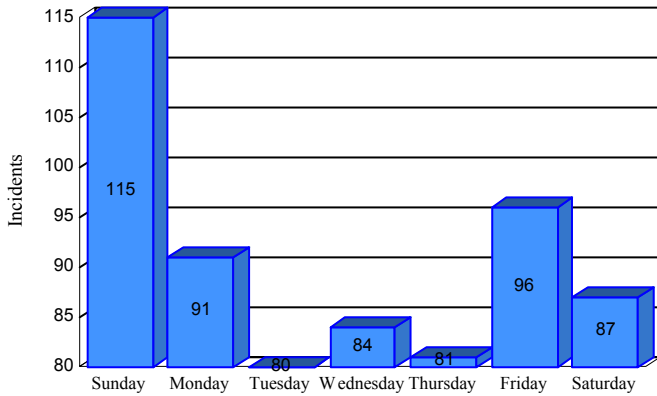

# Station Incident Summary

## Station 11

01/01/2014 to 12/31/2014

SLU

Total Calls for this Report 634

Incidents by Day

Incidents by Day of the Week

Incidents by Month

Incidents by Hour