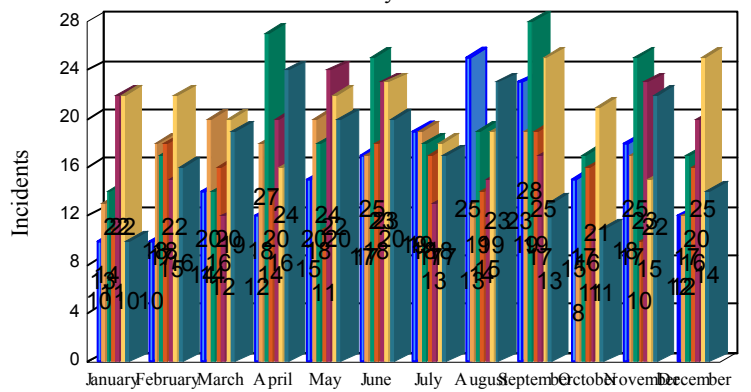

# Station Incident Summary

Station **20**

01/01/2014 to 12/31/2014

**SLU**

**Total Calls for this Report 1,475**

Incidents by Day

Incidents by Day of the Week

Incidents by Month

Incidents by Hour

The source of this data is submitted by CAL FIRE through the Computer Aided Dispatch (CAD) system. The data is an estimate and may possibly change. Total statistics on this report are not final, and may not match any other fire statistics provided by CAL FIRE / San Luis Obispo County Fire.