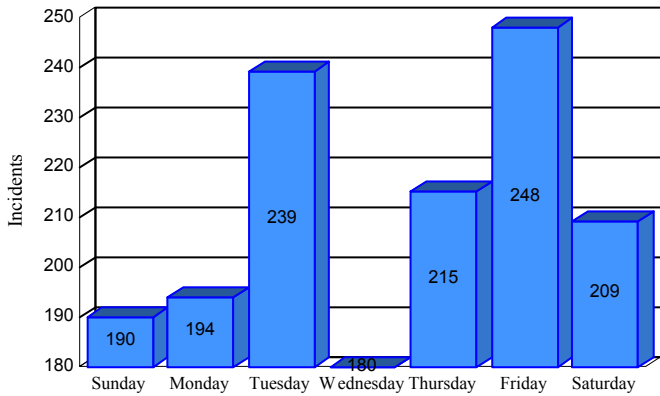

# Station Incident Summary

Station **20**

01/01/2014 to 12/31/2014

**SLU**

**Total Calls for this Report 1,475**

Incidents by Day

Incidents by Day of the Week

Incidents by Month

Incidents by Hour

The source of this data is submitted by CAL FIRE through the Computer Aided Dispatch (CAD) system. The data is an estimate and may possibly change. Total statistics on this report are not final, and may not match any other fire statistics provided by CAL FIRE / San Luis Obispo County Fire.