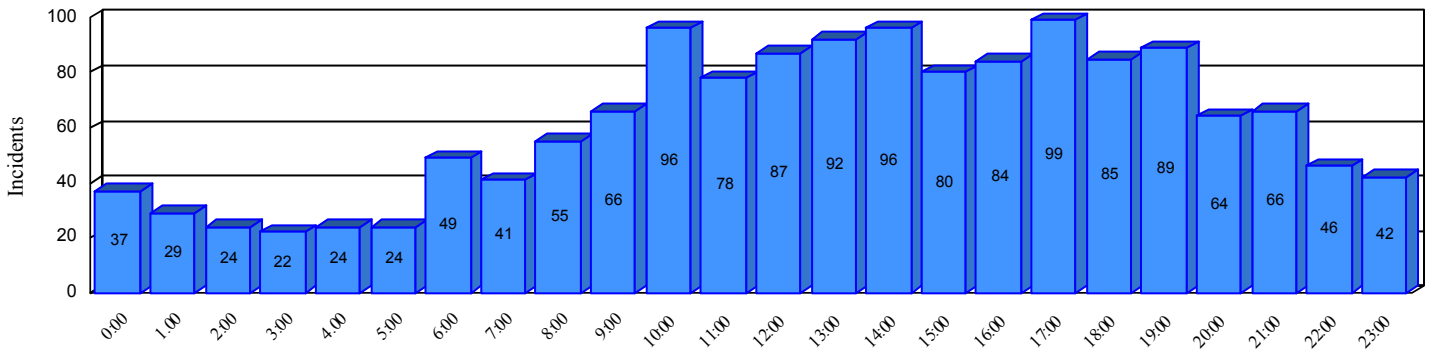

Incidents by Hour