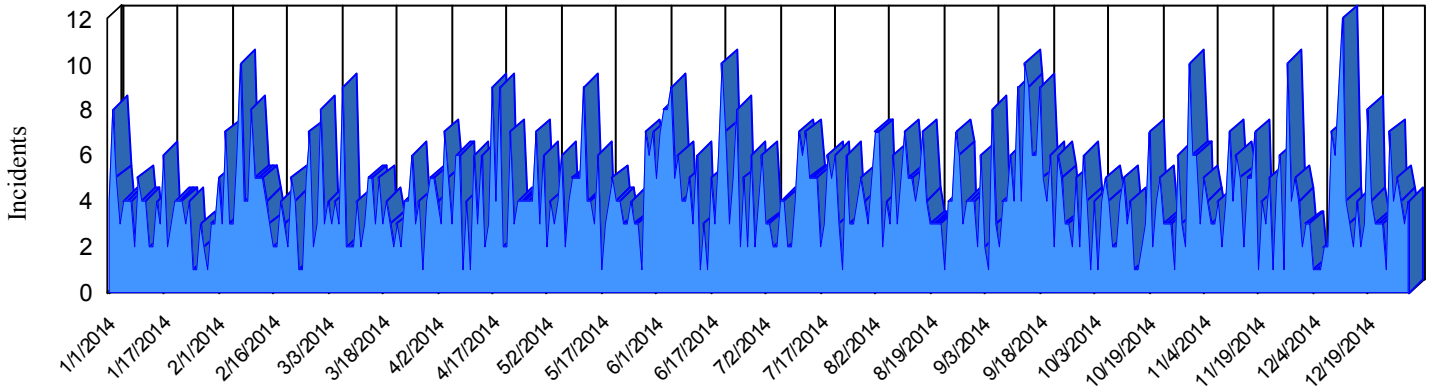

# Station Incident Summary

Station **20**

01/01/2014 to 12/31/2014

**SLU**

**Total Calls for this Report 1,475**

Incidents by Day

Incidents by Day of the Week

Incidents by Month

Incidents by Hour

The source of this data is submitted by CAL FIRE through the Computer Aided Dispatch (CAD) system. The data is an estimate and may possibly change. Total statistics on this report are not final, and may not match any other fire statistics provided by CAL FIRE / San Luis Obispo County Fire.