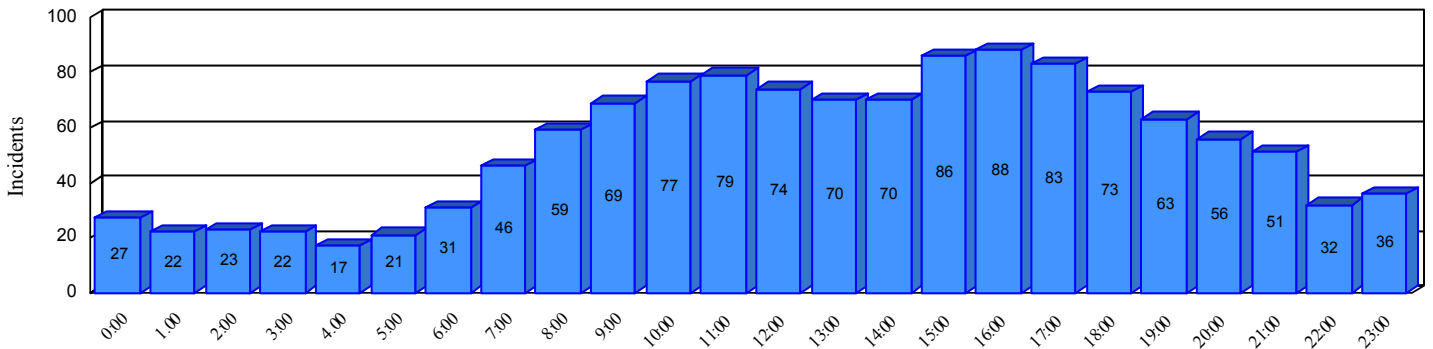

Incidents by Hour