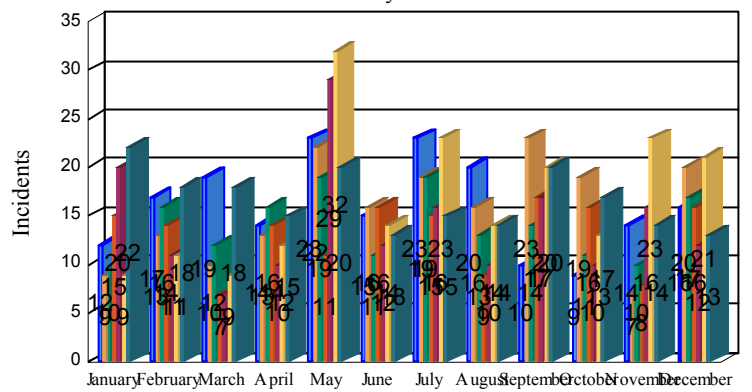

Station Incident Summary

Station **30**

01/01/2014 to 12/31/2014

SLU

Total Calls for this Report 1,275

Incidents by Day

Incidents by Day of the Week

Incidents by Month

Incidents by Hour

The source of this data is submitted by CAL FIRE through the Computer Aided Dispatch (CAD) system. The data is an estimate and may possibly change. Total statistics on this report are not final, and may not match any other fire statistics provided by CAL FIRE / San Luis Obispo County Fire.