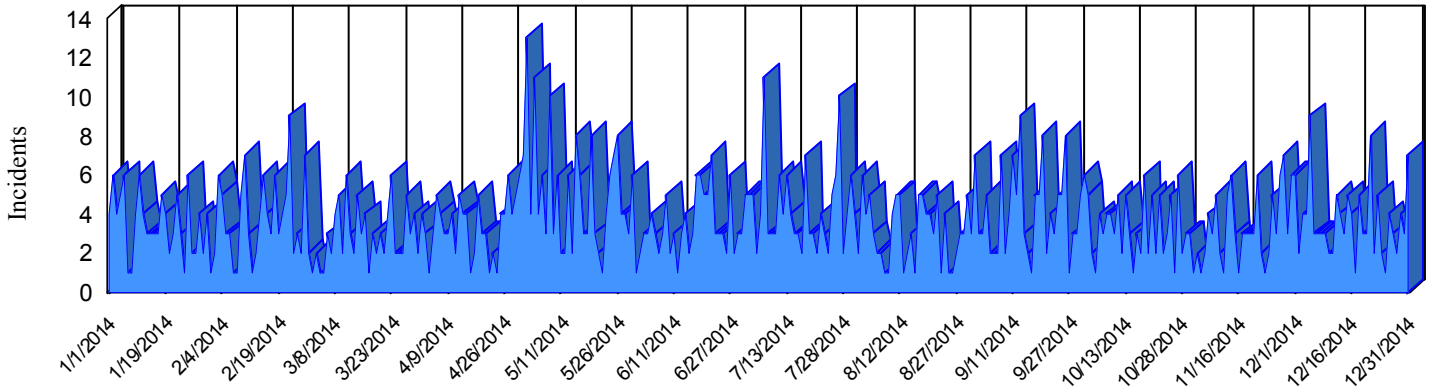

Station Incident Summary

Station **30**

01/01/2014 to 12/31/2014

SLU

Total Calls for this Report 1,275

Incidents by Day

Incidents by Day of the Week

Incidents by Month

Incidents by Hour

The source of this data is submitted by CAL FIRE through the Computer Aided Dispatch (CAD) system. The data is an estimate and may possibly change. Total statistics on this report are not final, and may not match any other fire statistics provided by CAL FIRE / San Luis Obispo County Fire.