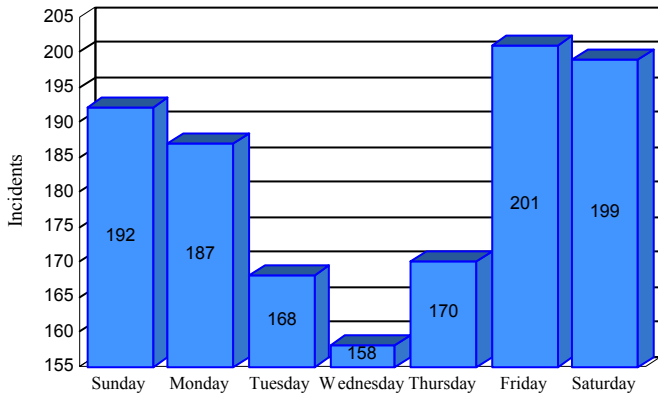

Station Incident Summary

Station **30**

01/01/2014 to 12/31/2014

SLU

Total Calls for this Report 1,275

Incidents by Day

Incidents by Day of the Week

Incidents by Month

Incidents by Hour

The source of this data is submitted by CAL FIRE through the Computer Aided Dispatch (CAD) system. The data is an estimate and may possibly change. Total statistics on this report are not final, and may not match any other fire statistics provided by CAL FIRE / San Luis Obispo County Fire.