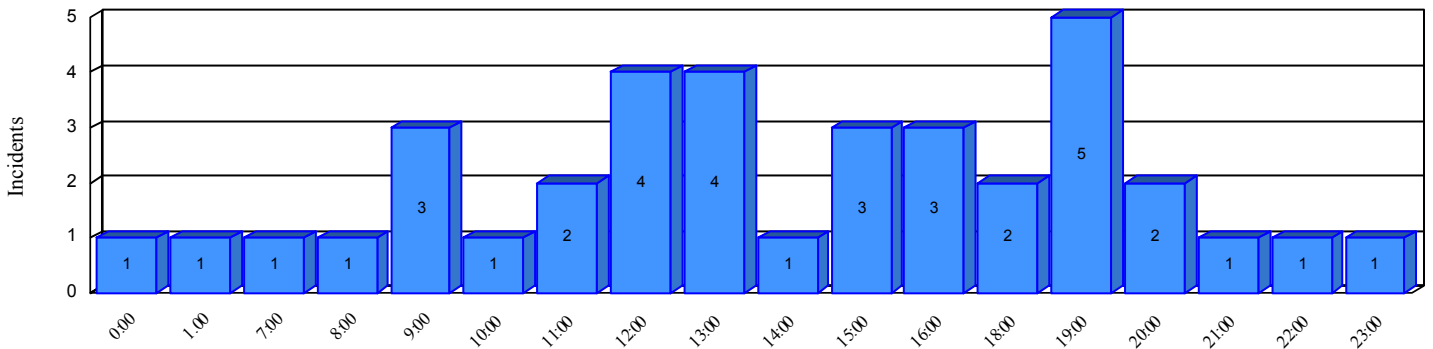

Station Incident Summary

Station **34**

01/15/2014 to 12/31/2014

SLU

Total Calls for this Report 37

Incidents by Day

Incidents by Day of the Week

Incidents by Month

Incidents by Hour

The source of this data is submitted by CAL FIRE through the Computer Aided Dispatch (CAD) system. The data is an estimate and may possibly change. Total statistics on this report are not final, and may not match any other fire statistics provided by CAL FIRE / San Luis Obispo County Fire.