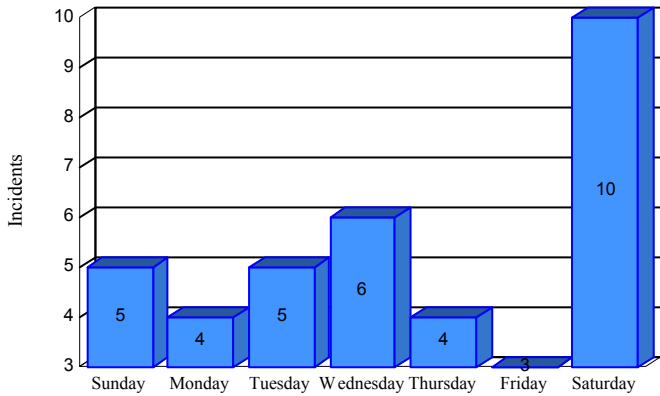

Station Incident Summary

Station **34**

01/15/2014 to 12/31/2014

SLU

Total Calls for this Report 37

Incidents by Day

Incidents by Day of the Week

Incidents by Month

Incidents by Hour

The source of this data is submitted by CAL FIRE through the Computer Aided Dispatch (CAD) system. The data is an estimate and may possibly change. Total statistics on this report are not final, and may not match any other fire statistics provided by CAL FIRE / San Luis Obispo County Fire.