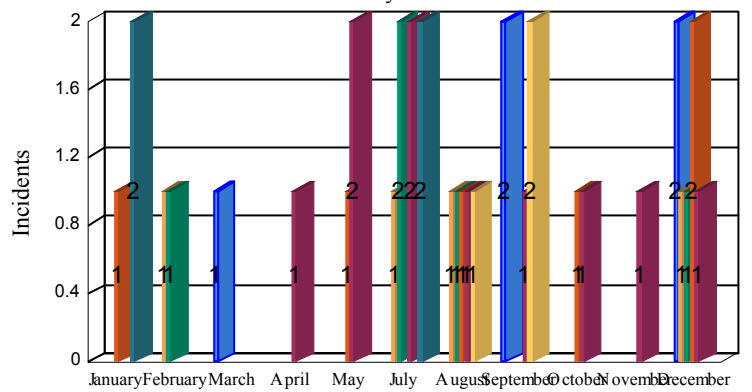

Station Incident Summary

Station **34**

01/15/2014 to 12/31/2014

SLU

Total Calls for this Report 37

Incidents by Day

Incidents by Day of the Week

Incidents by Month