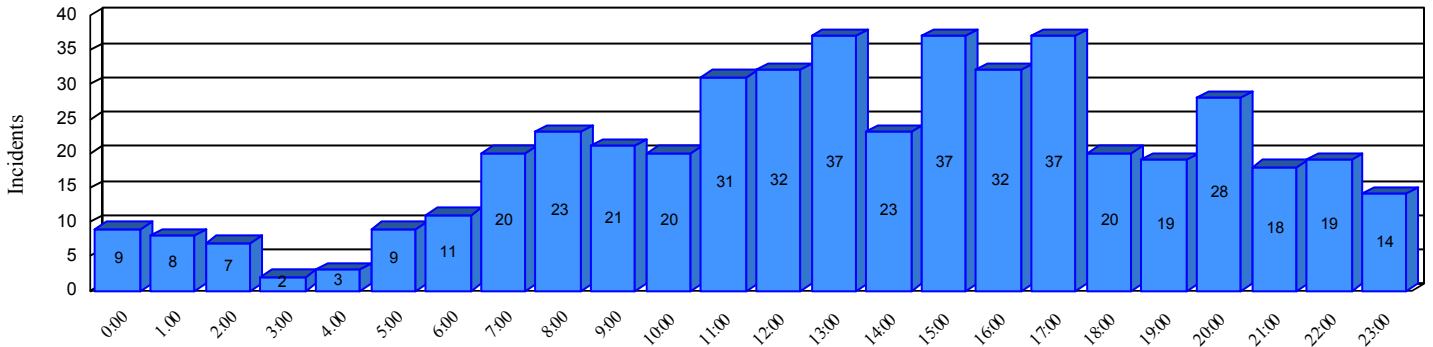

Incidents by Hour