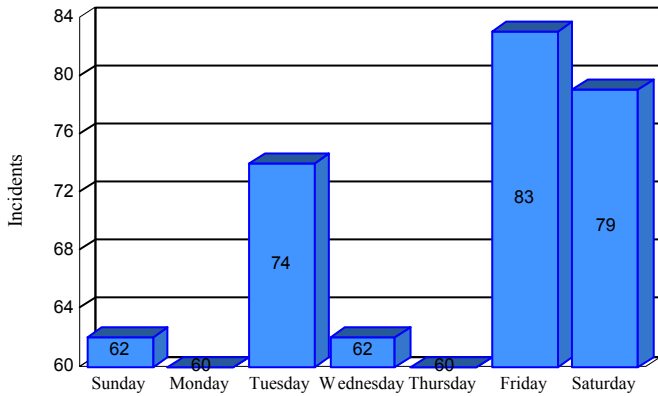

Station Incident Summary

Station **40**

01/01/2014 to 12/30/2014

SLU

Total Calls for this Report 480

Incidents by Day

Incidents by Day of the Week

Incidents by Month

Incidents by Hour

The source of this data is submitted by CAL FIRE through the Computer Aided Dispatch (CAD) system. The data is an estimate and may possibly change. Total statistics on this report are not final, and may not match any other fire statistics provided by CAL FIRE / San Luis Obispo County Fire.