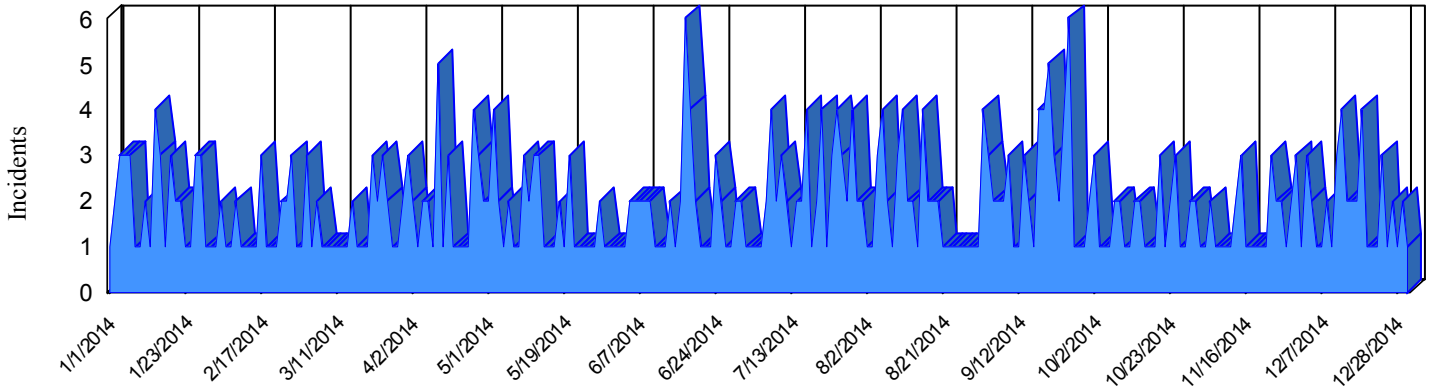

Station Incident Summary

Station **40**

01/01/2014 to 12/30/2014

SLU

Total Calls for this Report 480

Incidents by Day

Incidents by Day of the Week

Incidents by Month