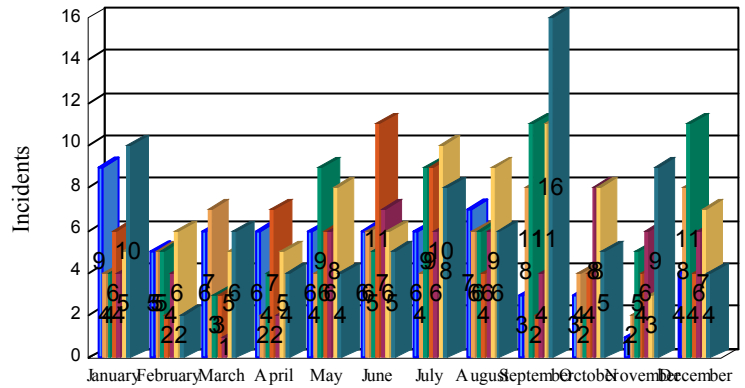

Station Incident Summary

Station **40**

01/01/2014 to 12/30/2014

SLU

Total Calls for this Report 480

Incidents by Day

Incidents by Day of the Week

Incidents by Month