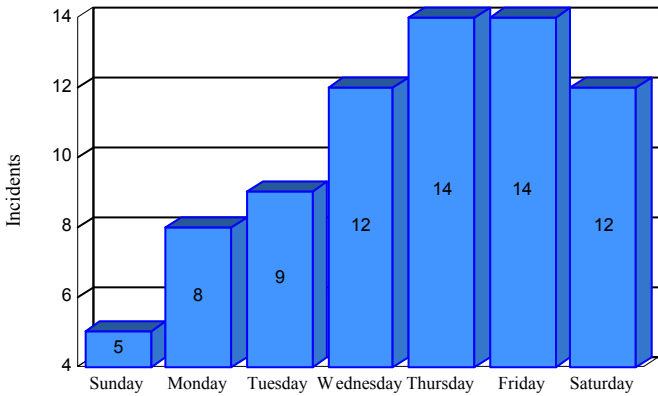

# Station Incident Summary

Station **42**

01/07/2014 to 12/31/2014

**SLU**

**Total Calls for this Report 74**

Incidents by Day

Incidents by Day of the Week

Incidents by Month

Incidents by Hour

The source of this data is submitted by CAL FIRE through the Computer Aided Dispatch (CAD) system. The data is an estimate and may possibly change. Total statistics on this report are not final, and may not match any other fire statistics provided by CAL FIRE / San Luis Obispo County Fire.