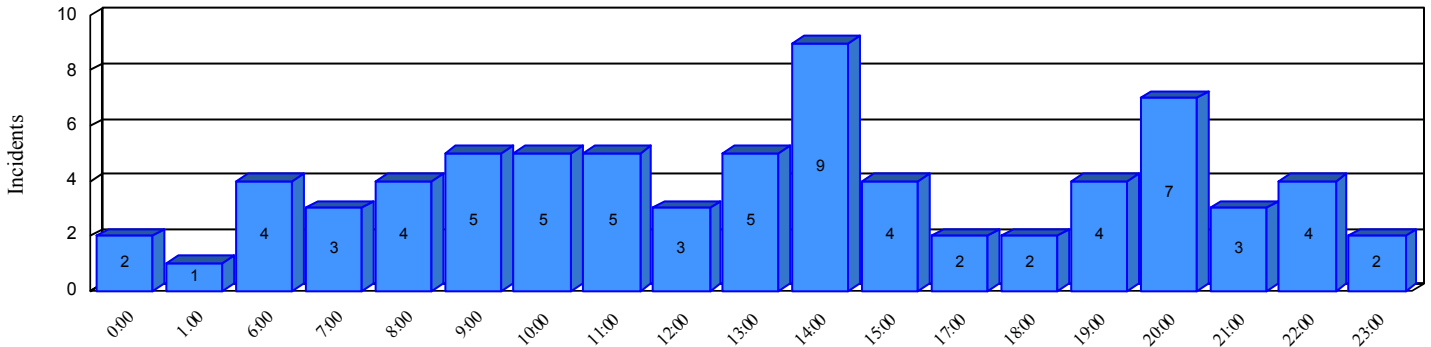

# Station Incident Summary

Station **42**

01/07/2014 to 12/31/2014

**SLU**

**Total Calls for this Report 74**

Incidents by Day

Incidents by Day of the Week

Incidents by Month

Incidents by Hour

The source of this data is submitted by CAL FIRE through the Computer Aided Dispatch (CAD) system. The data is an estimate and may possibly change. Total statistics on this report are not final, and may not match any other fire statistics provided by CAL FIRE / San Luis Obispo County Fire.