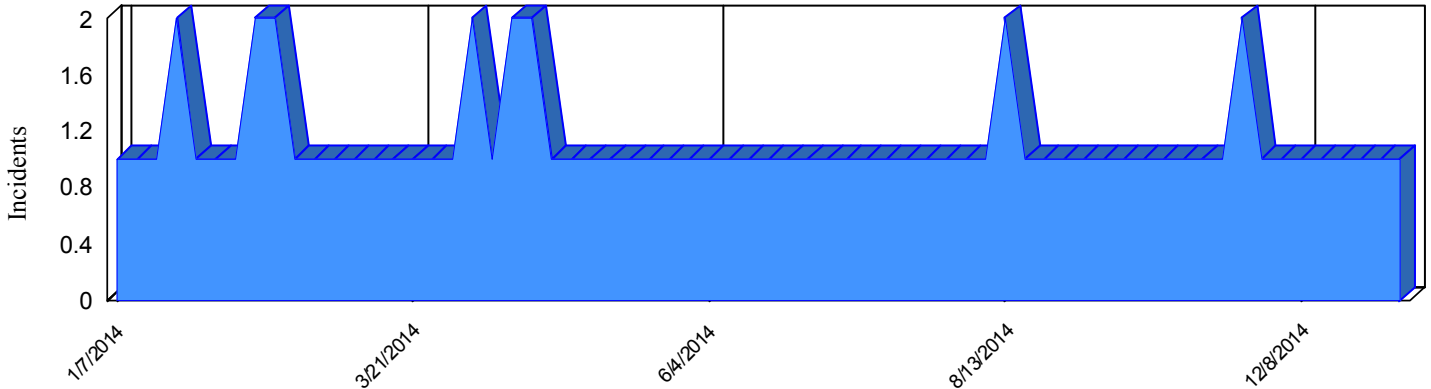

# Station Incident Summary

Station **42**

01/07/2014 to 12/31/2014

**SLU**

**Total Calls for this Report 74**

Incidents by Day

Incidents by Day of the Week

Incidents by Month

Incidents by Hour

The source of this data is submitted by CAL FIRE through the Computer Aided Dispatch (CAD) system. The data is an estimate and may possibly change. Total statistics on this report are not final, and may not match any other fire statistics provided by CAL FIRE / San Luis Obispo County Fire.