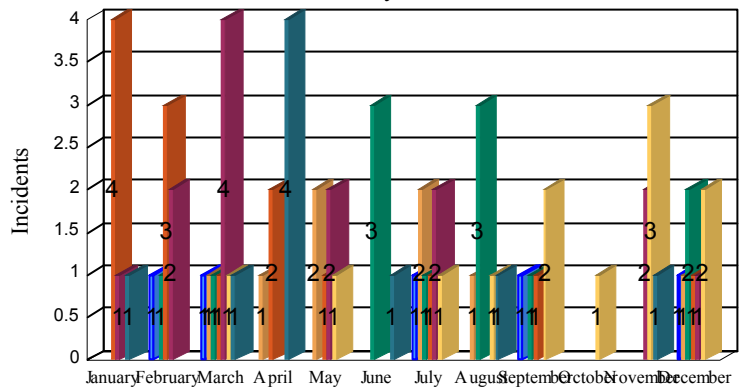

# Station Incident Summary

Station **42**

01/07/2014 to 12/31/2014

**SLU**

**Total Calls for this Report 74**

Incidents by Day

Incidents by Day of the Week

Incidents by Month