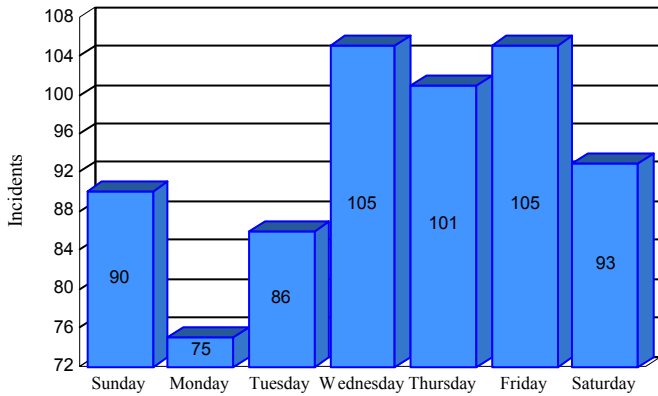

Station Incident Summary

Station **63**

01/01/2014 to 12/31/2014

SLU

Total Calls for this Report **655**

Incidents by Day

Incidents by Day of the Week

Incidents by Month

Incidents by Hour

The source of this data is submitted by CAL FIRE through the Computer Aided Dispatch (CAD) system. The data is an estimate and may possibly change. Total statistics on this report are not final, and may not match any other fire statistics provided by CAL FIRE / San Luis Obispo County Fire.