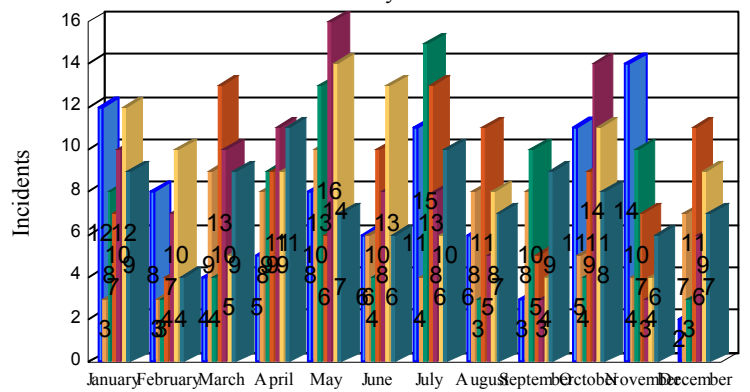

Station Incident Summary

Station **63**

01/01/2014 to 12/31/2014

SLU

Total Calls for this Report **655**

Incidents by Day

Incidents by Day of the Week

Incidents by Month