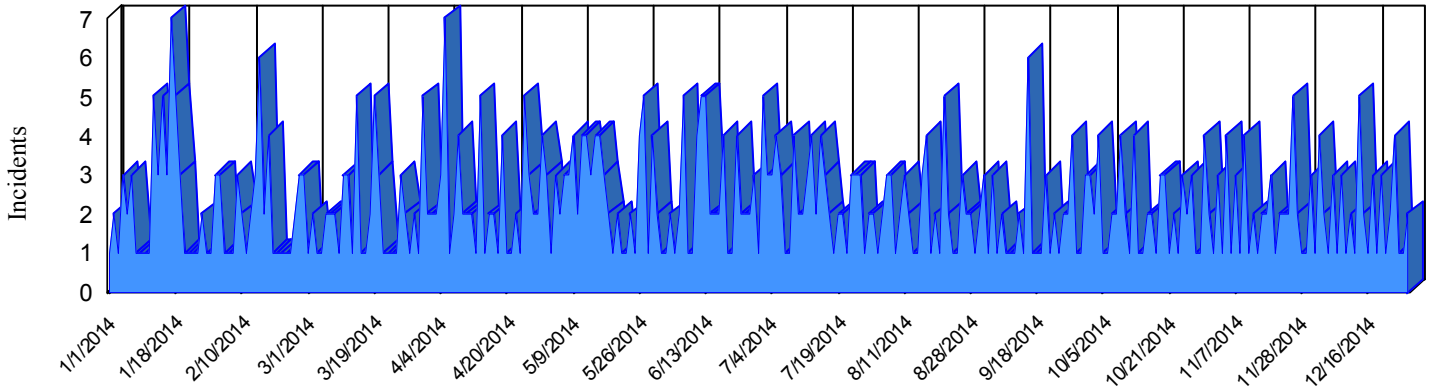

Station Incident Summary

Station **63**

01/01/2014 to 12/31/2014

SLU

Total Calls for this Report **655**

Incidents by Day

Incidents by Day of the Week

Incidents by Month