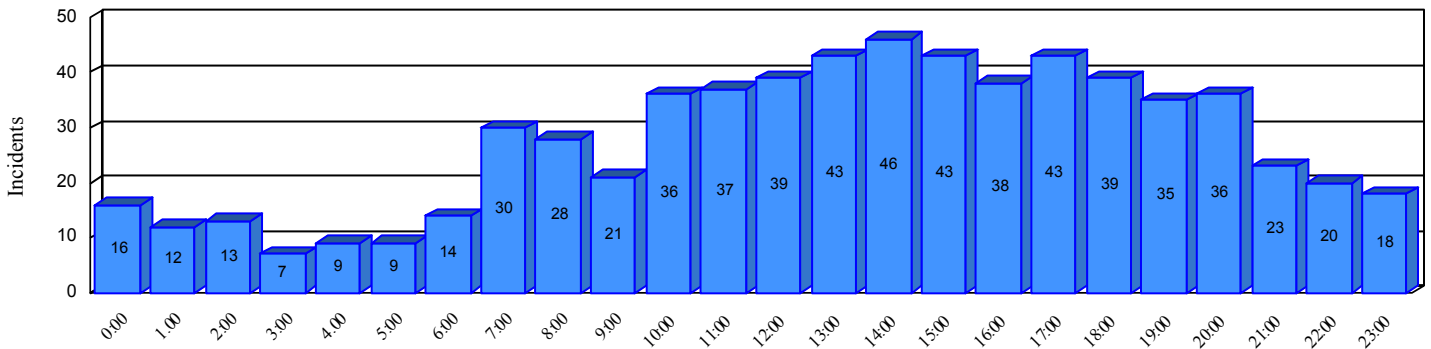

Incidents by Hour