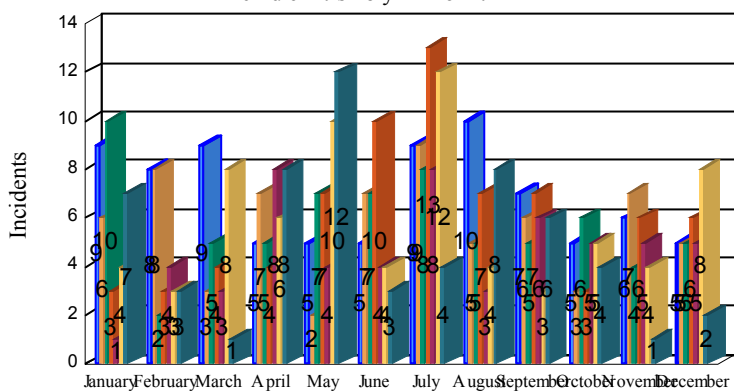

Station Incident Summary

Station **12**

01/02/2015 to 12/29/2015

SLU

Total Calls for this Report 479

Incidents by Day

Incidents by Day of the Week

Incidents by Month

Incidents by Hour

The source of this data is submitted by CAL FIRE through the Computer Aided Dispatch (CAD) system. The data is an estimate and may possibly change. Total statistics on this report are not final, and may not match any other fire statistics provided by CAL FIRE / San Luis Obispo County Fire.