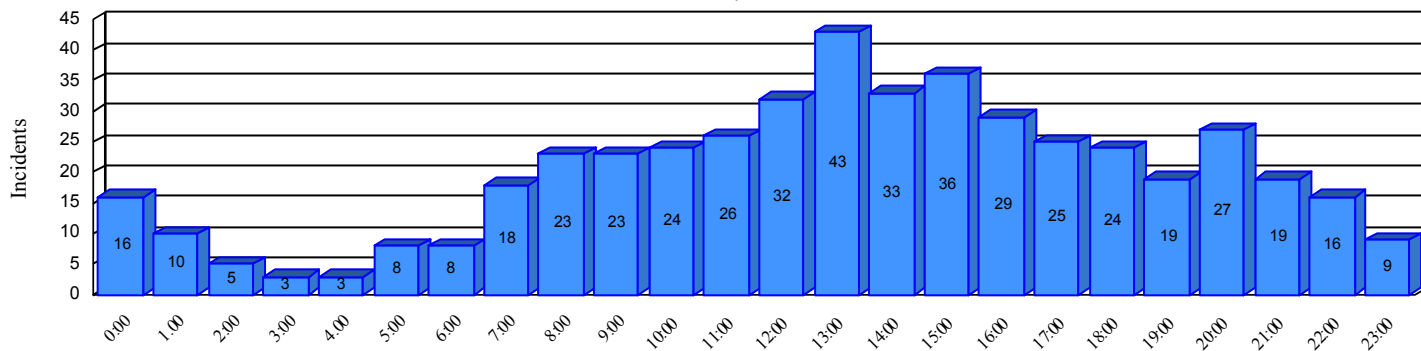

Incidents by Hour