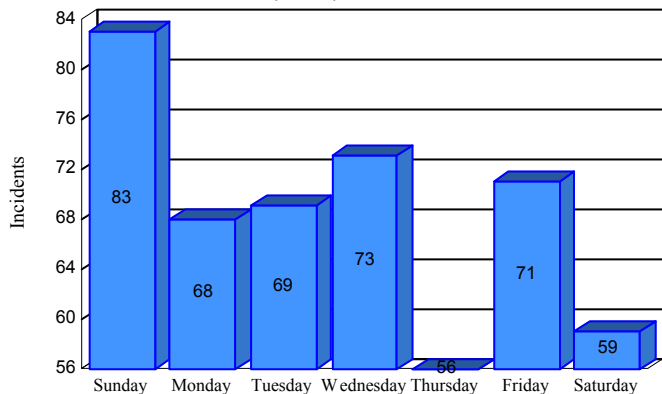

Station Incident Summary

Station **12**

01/02/2015 to 12/29/2015

SLU

Total Calls for this Report 479

Incidents by Day

Incidents by Day of the Week

Incidents by Month