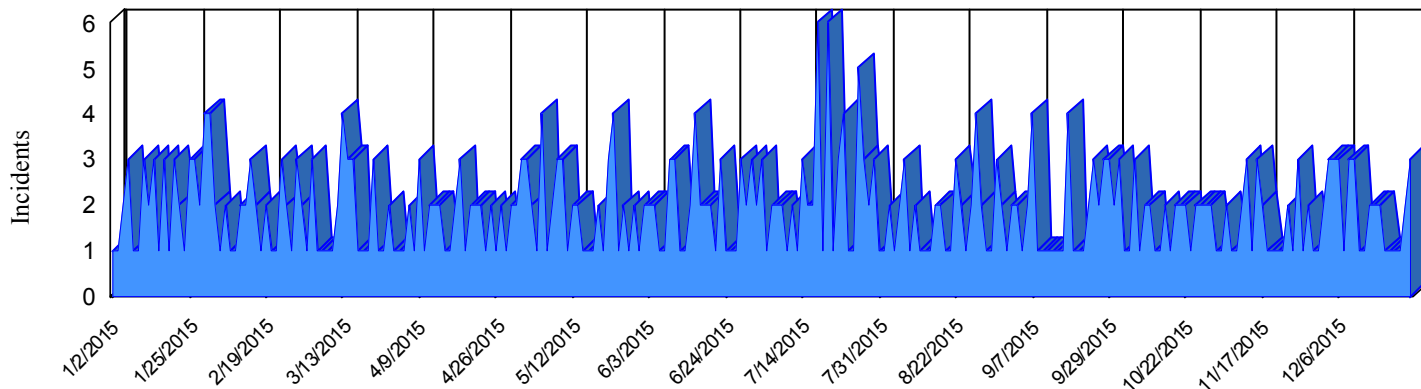

Station Incident Summary

Station **12**

01/02/2015 to 12/29/2015

SLU

Total Calls for this Report 479

Incidents by Day

Incidents by Day of the Week

Incidents by Month

Incidents by Hour

The source of this data is submitted by CAL FIRE through the Computer Aided Dispatch (CAD) system. The data is an estimate and may possibly change. Total statistics on this report are not final, and may not match any other fire statistics provided by CAL FIRE / San Luis Obispo County Fire.