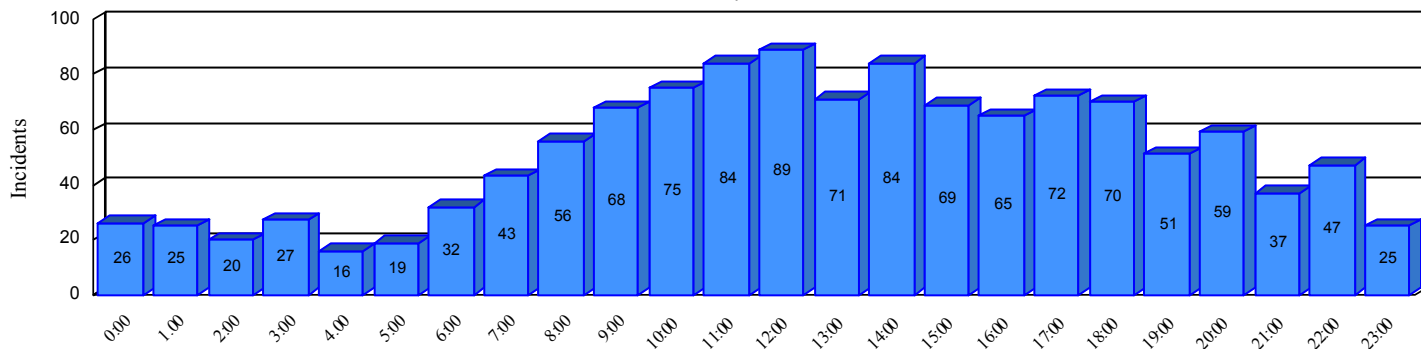

Incidents by Hour