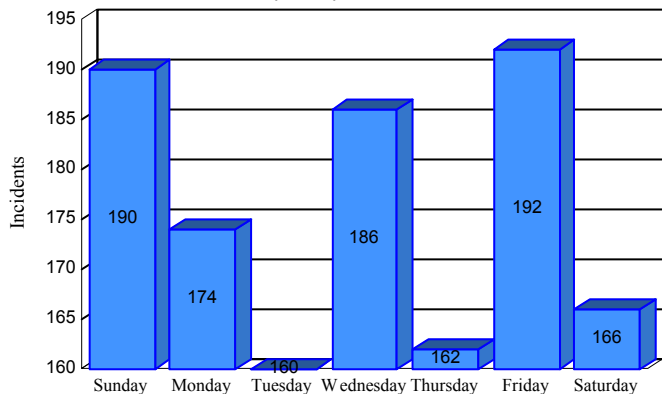

Station Incident Summary

Station 15

01/01/2015 to 12/31/2015

SLU

Total Calls for this Report 1,230

Incidents by Day

Incidents by Day of the Week

Incidents by Month

Incidents by Hour

The source of this data is submitted by CAL FIRE through the Computer Aided Dispatch (CAD) system. The data is an estimate and may possibly change. Total statistics on this report are not final, and may not match any other fire statistics provided by CAL FIRE / San Luis Obispo County Fire.