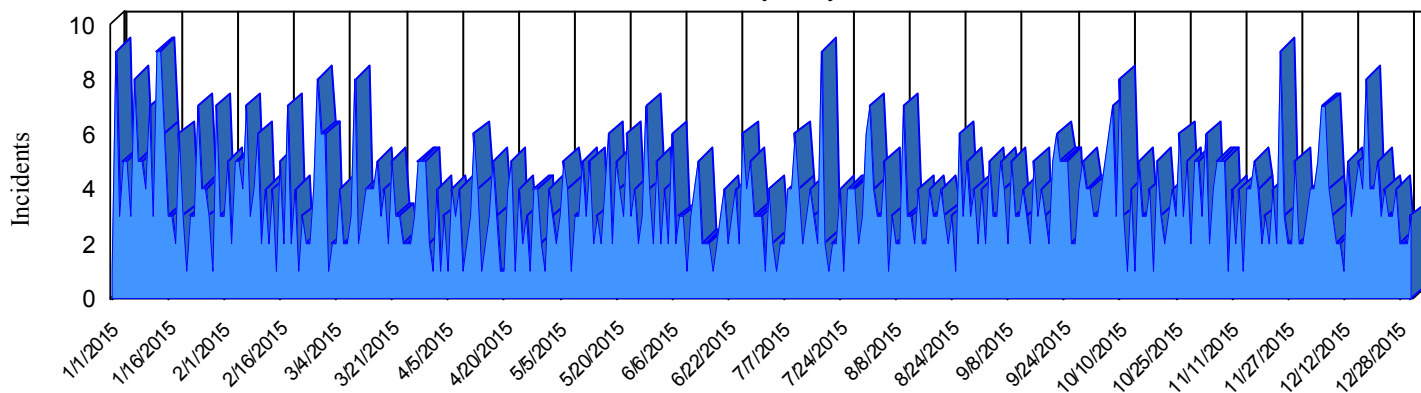

Station Incident Summary

Station 15

01/01/2015 to 12/31/2015

SLU

Total Calls for this Report 1,230

Incidents by Day

Incidents by Day of the Week

Incidents by Month

Incidents by Hour

The source of this data is submitted by CAL FIRE through the Computer Aided Dispatch (CAD) system. The data is an estimate and may possibly change. Total statistics on this report are not final, and may not match any other fire statistics provided by CAL FIRE / San Luis Obispo County Fire.