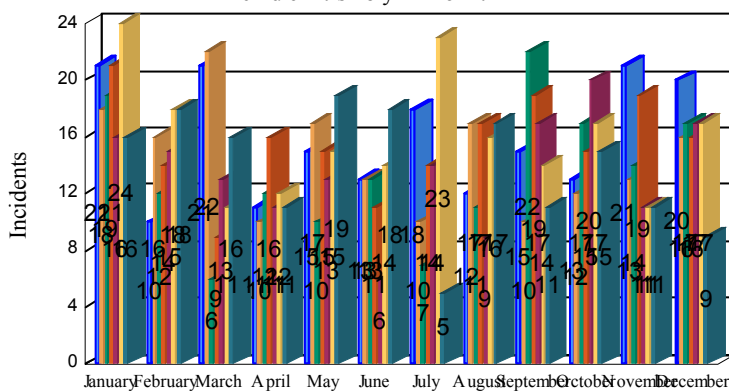

Station Incident Summary

Station 15

01/01/2015 to 12/31/2015

SLU

Total Calls for this Report 1,230

Incidents by Day

Incidents by Day of the Week

Incidents by Month

Incidents by Hour

The source of this data is submitted by CAL FIRE through the Computer Aided Dispatch (CAD) system. The data is an estimate and may possibly change. Total statistics on this report are not final, and may not match any other fire statistics provided by CAL FIRE / San Luis Obispo County Fire.