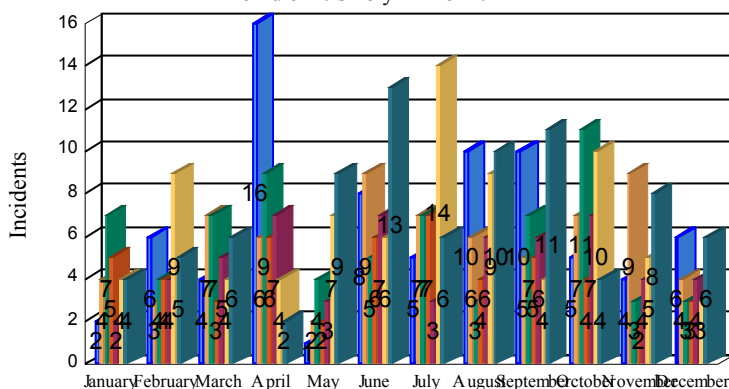

Station Incident Summary

Station **40**

01/02/2015 to 12/31/2015

SLU

Total Calls for this Report 488

Incidents by Day

Incidents by Day of the Week

Incidents by Month

Incidents by Hour

The source of this data is submitted by CAL FIRE through the Computer Aided Dispatch (CAD) system. The data is an estimate and may possibly change. Total statistics on this report are not final, and may not match any other fire statistics provided by CAL FIRE / San Luis Obispo County Fire.