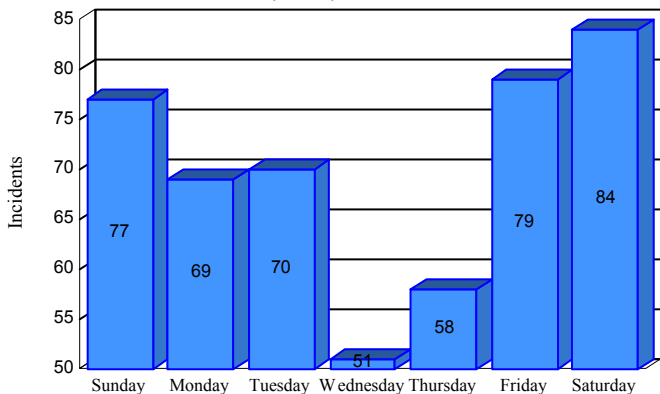

Station Incident Summary

Station **40**

01/02/2015 to 12/31/2015

SLU

Total Calls for this Report 488

Incidents by Day

Incidents by Day of the Week

Incidents by Month