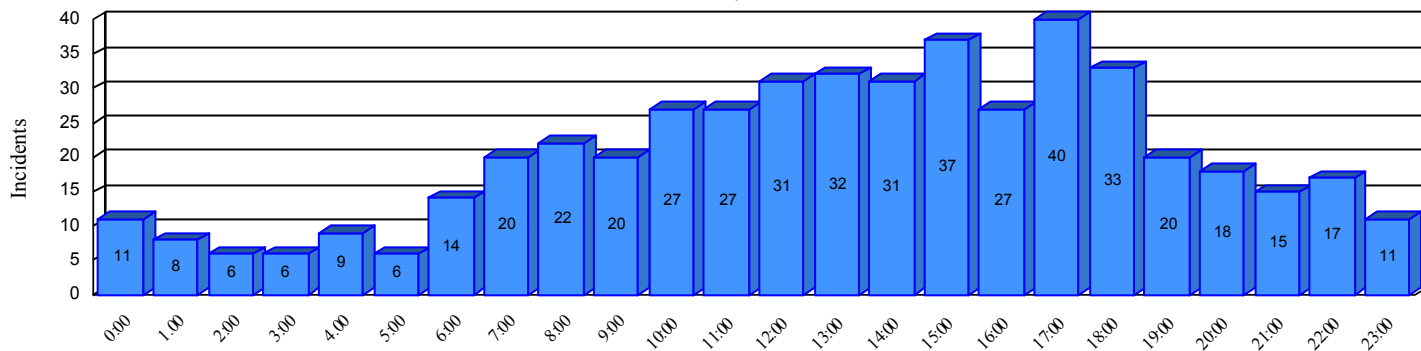

Incidents by Hour