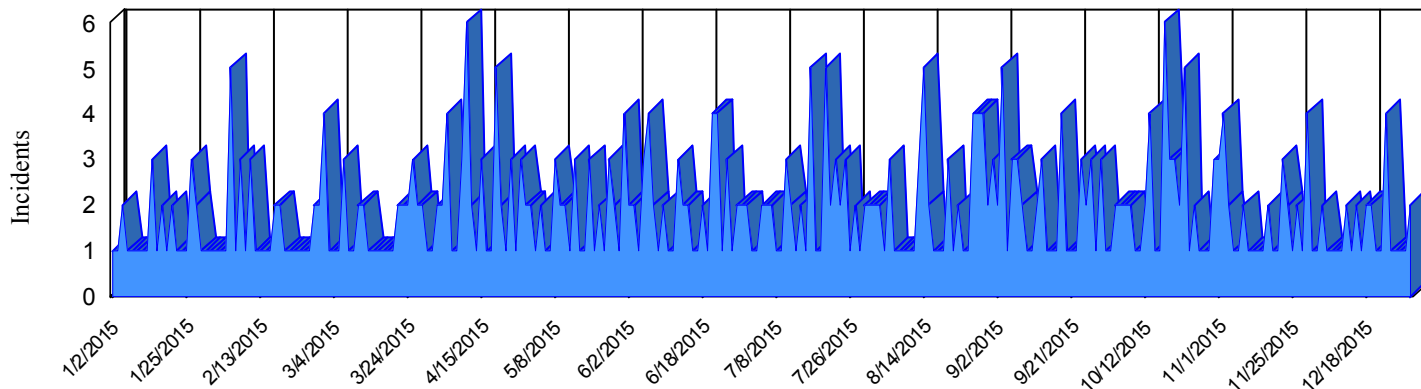

Station Incident Summary

Station **40**

01/02/2015 to 12/31/2015

SLU

Total Calls for this Report 488

Incidents by Day

Incidents by Day of the Week

Incidents by Month

Incidents by Hour

The source of this data is submitted by CAL FIRE through the Computer Aided Dispatch (CAD) system. The data is an estimate and may possibly change. Total statistics on this report are not final, and may not match any other fire statistics provided by CAL FIRE / San Luis Obispo County Fire.