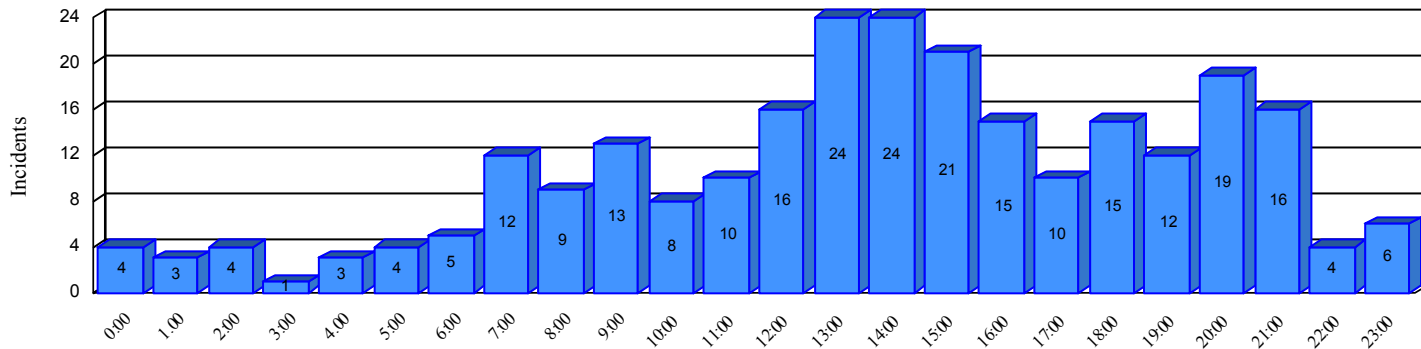

Incidents by Hour