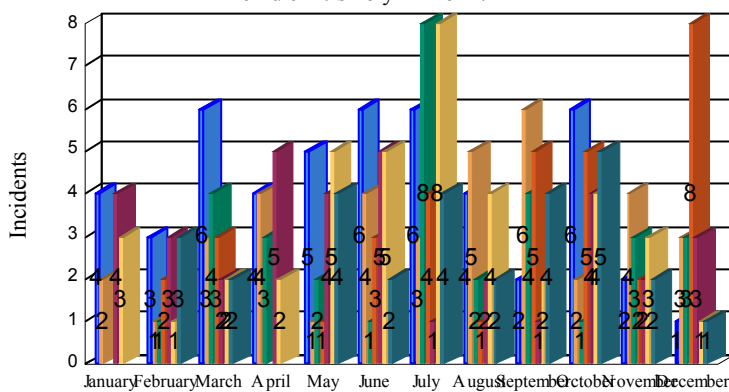

Station Incident Summary

Station **51**

01/01/2015 to 12/31/2015

SLU

Total Calls for this Report 258

Incidents by Day

Incidents by Day of the Week

Incidents by Month

Incidents by Hour

The source of this data is submitted by CAL FIRE through the Computer Aided Dispatch (CAD) system. The data is an estimate and may possibly change. Total statistics on this report are not final, and may not match any other fire statistics provided by CAL FIRE / San Luis Obispo County Fire.