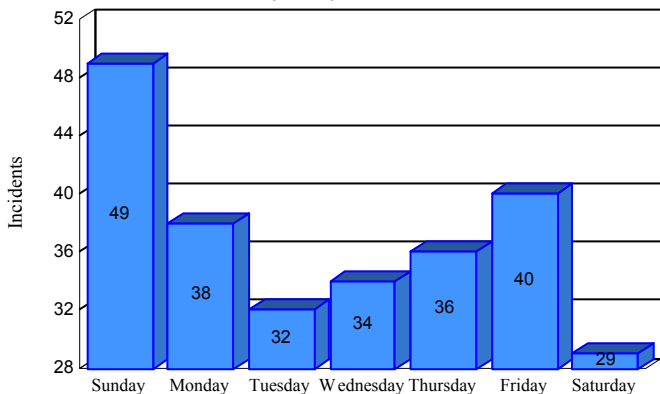

Station Incident Summary

Station **51**

01/01/2015 to 12/31/2015

SLU

Total Calls for this Report 258

Incidents by Day

Incidents by Day of the Week

Incidents by Month