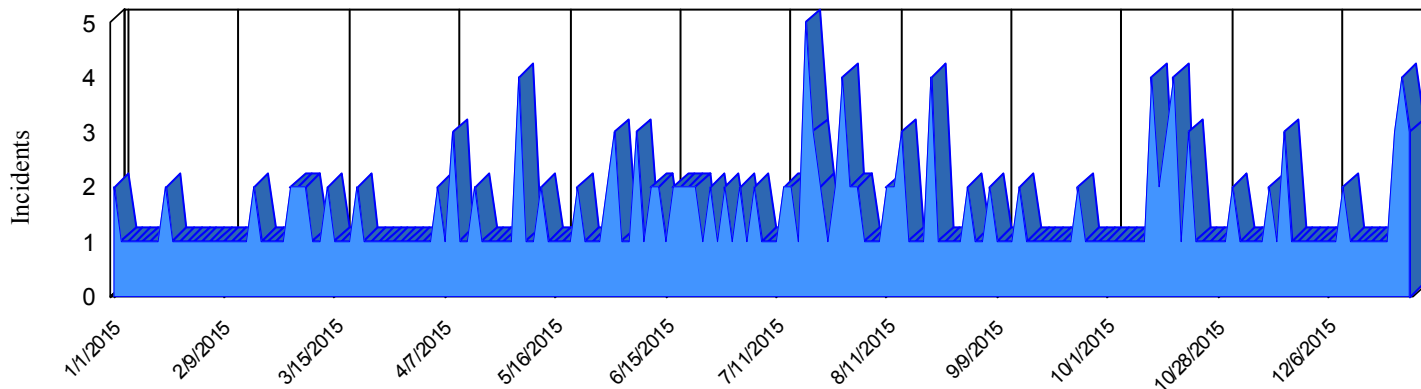

Station Incident Summary

Station **51**

01/01/2015 to 12/31/2015

SLU

Total Calls for this Report 258

Incidents by Day

Incidents by Day of the Week

Incidents by Month

Incidents by Hour

The source of this data is submitted by CAL FIRE through the Computer Aided Dispatch (CAD) system. The data is an estimate and may possibly change. Total statistics on this report are not final, and may not match any other fire statistics provided by CAL FIRE / San Luis Obispo County Fire.