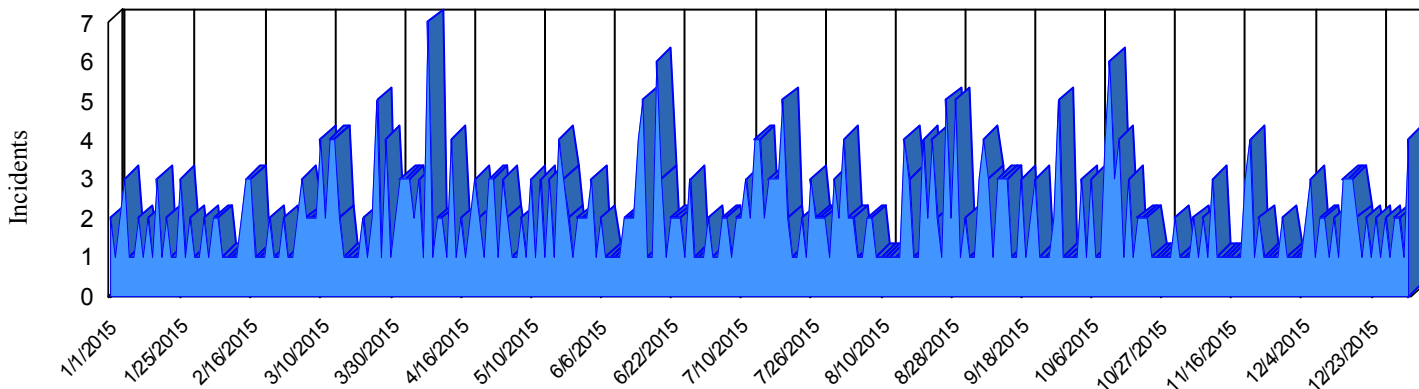

Station Incident Summary

Station **62**

01/01/2015 to 12/31/2015

SLU

Total Calls for this Report 544

Incidents by Day

Incidents by Day of the Week

Incidents by Month

Incidents by Hour

The source of this data is submitted by CAL FIRE through the Computer Aided Dispatch (CAD) system. The data is an estimate and may possibly change. Total statistics on this report are not final, and may not match any other fire statistics provided by CAL FIRE / San Luis Obispo County Fire.