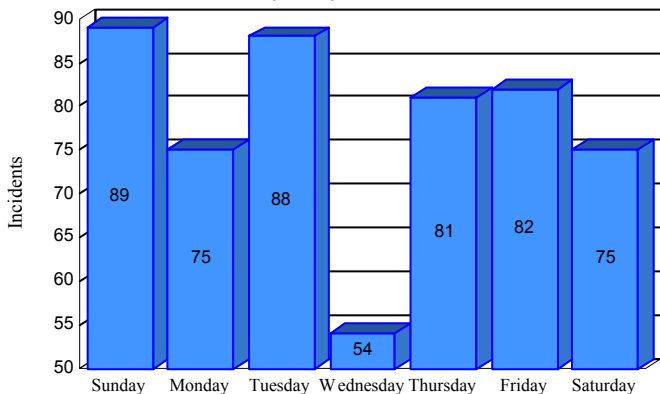

Station Incident Summary

Station **62**

01/01/2015 to 12/31/2015

SLU

Total Calls for this Report 544

Incidents by Day

Incidents by Day of the Week

Incidents by Month