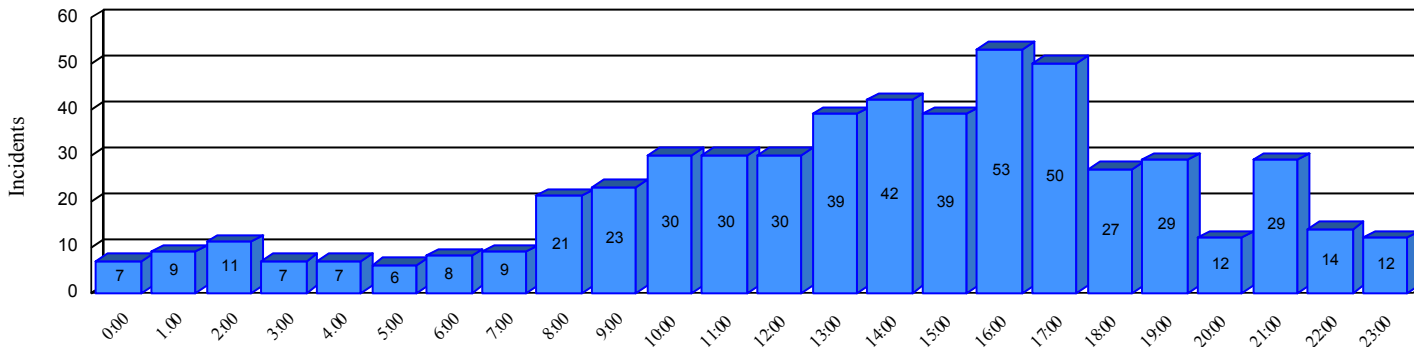

Incidents by Hour