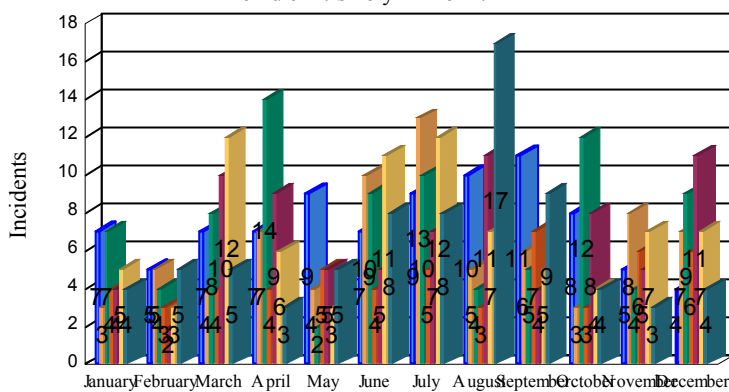

Station Incident Summary

Station **62**

01/01/2015 to 12/31/2015

SLU

Total Calls for this Report 544

Incidents by Day

Incidents by Day of the Week

Incidents by Month

Incidents by Hour

The source of this data is submitted by CAL FIRE through the Computer Aided Dispatch (CAD) system. The data is an estimate and may possibly change. Total statistics on this report are not final, and may not match any other fire statistics provided by CAL FIRE / San Luis Obispo County Fire.