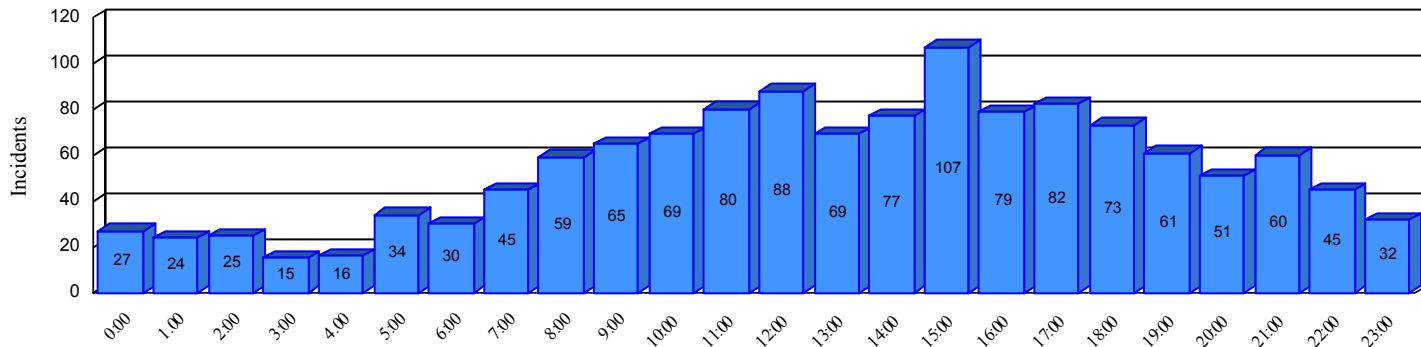

Incidents by Hour