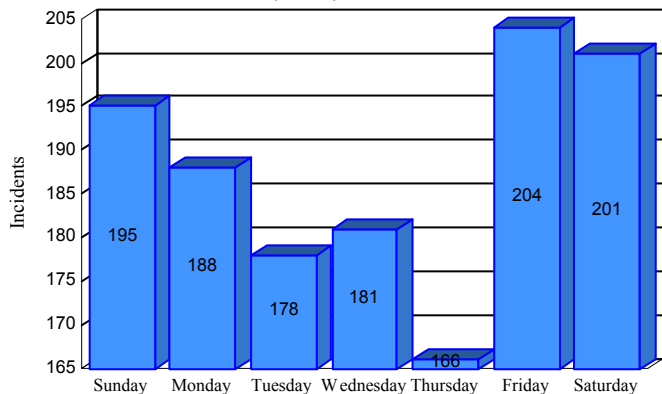

# Station Incident Summary

Station **64**

01/01/2015 to 12/31/2015

**SLU**

**Total Calls for this Report 1,313**

Incidents by Day

Incidents by Day of the Week

Incidents by Month

Incidents by Hour

The source of this data is submitted by CAL FIRE through the Computer Aided Dispatch (CAD) system. The data is an estimate and may possibly change. Total statistics on this report are not final, and may not match any other fire statistics provided by CAL FIRE / San Luis Obispo County Fire.