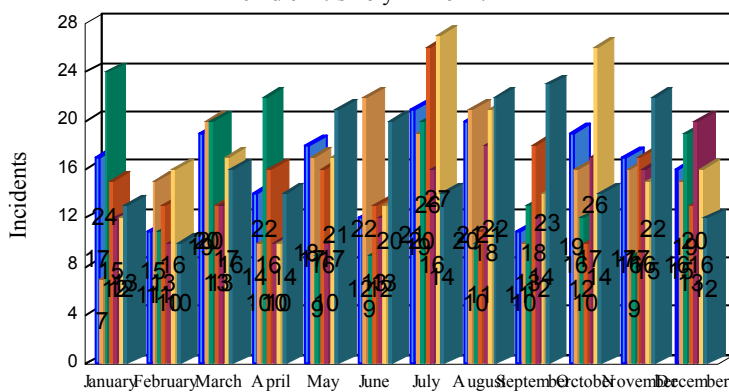

# Station Incident Summary

Station **64**

01/01/2015 to 12/31/2015

**SLU**

**Total Calls for this Report 1,313**

Incidents by Day

Incidents by Day of the Week

Incidents by Month

Incidents by Hour

The source of this data is submitted by CAL FIRE through the Computer Aided Dispatch (CAD) system. The data is an estimate and may possibly change. Total statistics on this report are not final, and may not match any other fire statistics provided by CAL FIRE / San Luis Obispo County Fire.