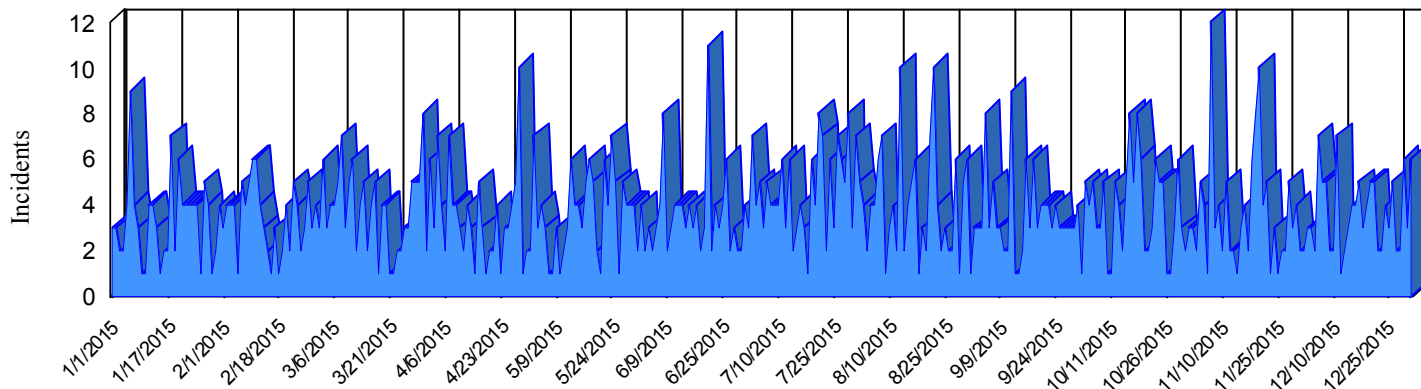

# Station Incident Summary

Station **64**

01/01/2015 to 12/31/2015

**SLU**

**Total Calls for this Report 1,313**

Incidents by Day

Incidents by Day of the Week

Incidents by Month