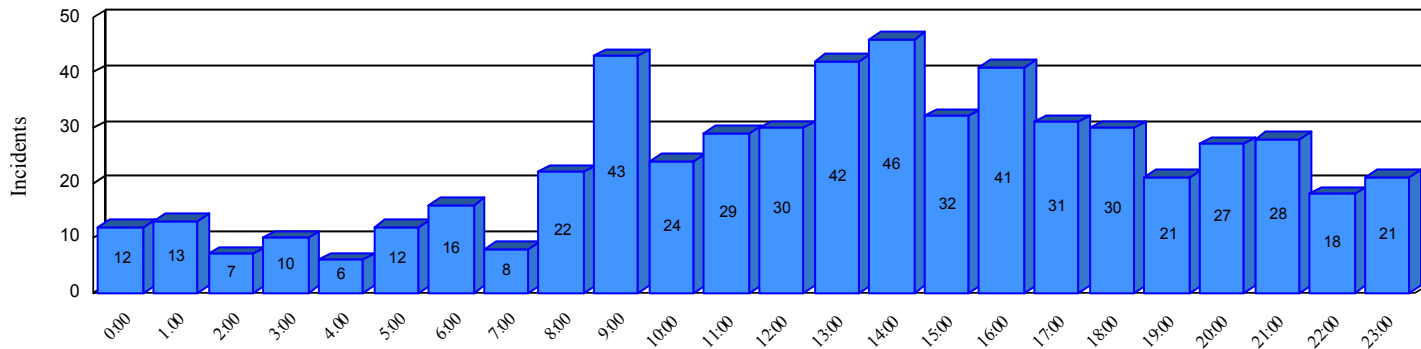

## Station 11

01/01/2016 to 12/05/2016

SLU

Total Calls for this Report 569

Incidents by Day

Incidents by Day of the Week

Incidents by Month

Incidents by Hour