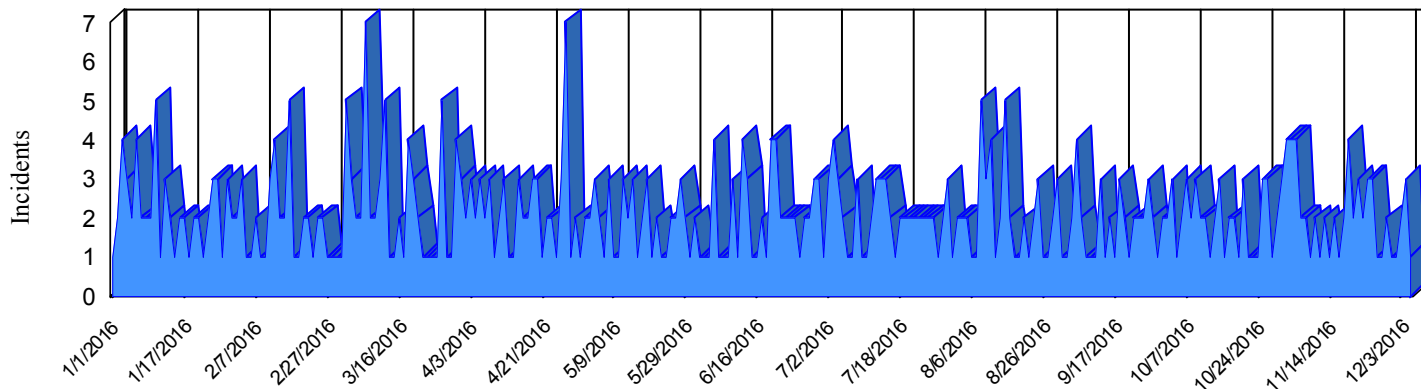

# Station Incident Summary

## Station 11

01/01/2016 to 12/05/2016

SLU

Total Calls for this Report 569

Incidents by Day

Incidents by Day of the Week

Incidents by Month

Incidents by Hour