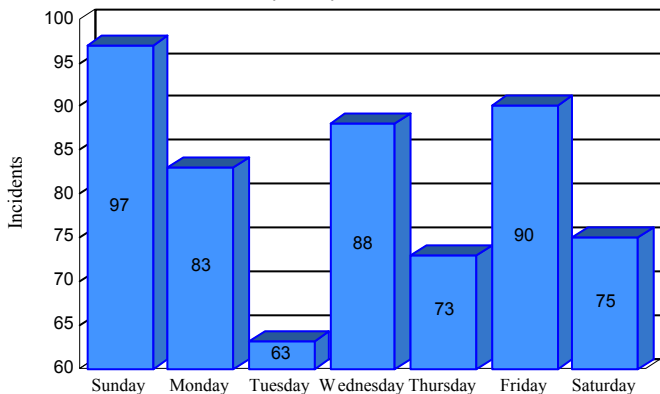

## Station 11

01/01/2016 to 12/05/2016

SLU

Total Calls for this Report 569

Incidents by Day

Incidents by Day of the Week

Incidents by Month

Incidents by Hour