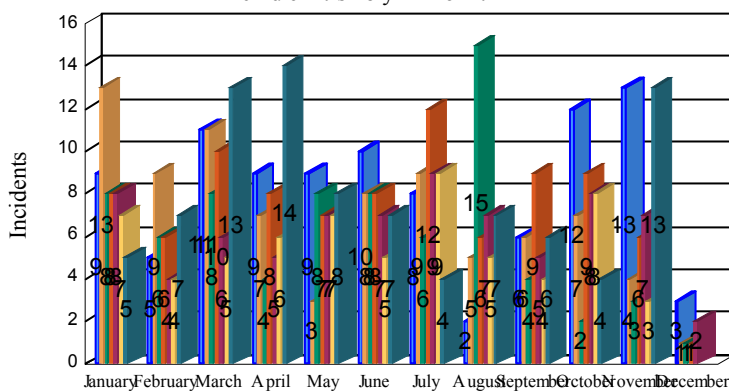

## Station 11

01/01/2016 to 12/05/2016

SLU

Total Calls for this Report 569

Incidents by Day

Incidents by Day of the Week

Incidents by Month

Incidents by Hour