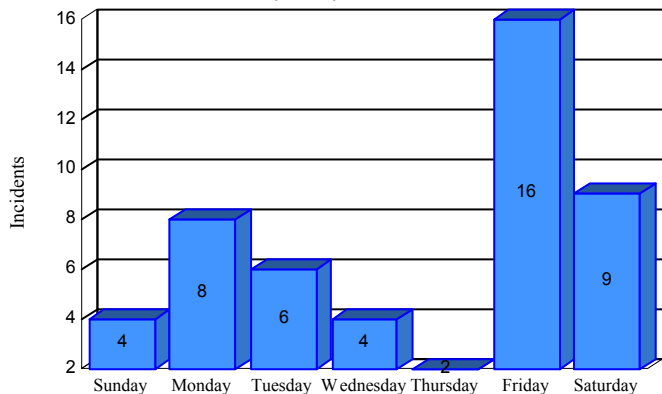

# Station Incident Summary

## Station 14

01/04/2016 to 12/31/2016

SLU

Total Calls for this Report 49

Incidents by Day

Incidents by Day of the Week

Incidents by Month

Incidents by Hour