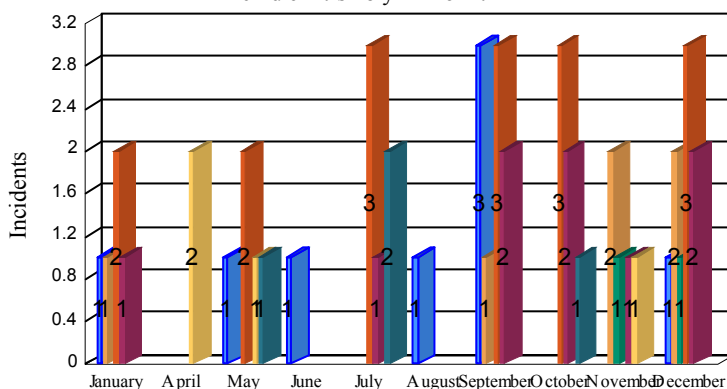

# Station Incident Summary

## Station 14

01/04/2016 to 12/31/2016

SLU

Total Calls for this Report 49

Incidents by Day

Incidents by Day of the Week

Incidents by Month

Incidents by Hour