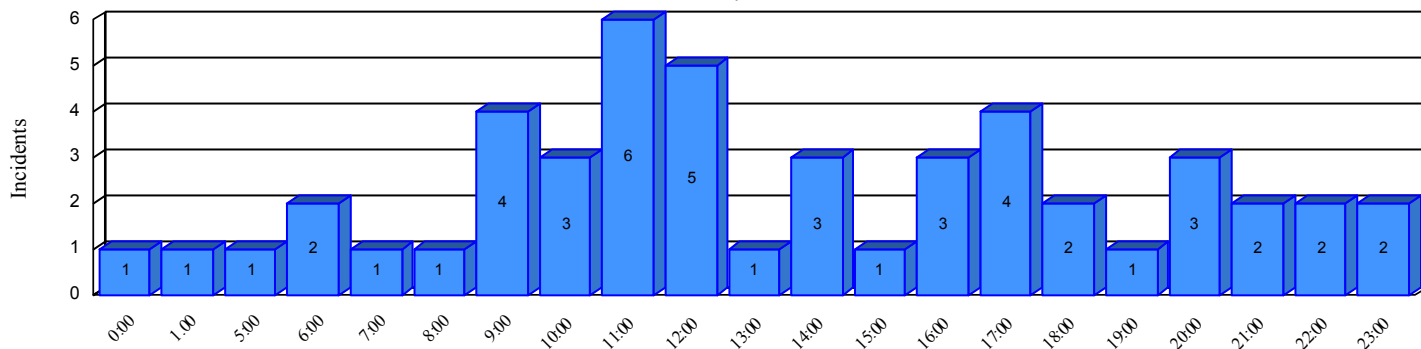

## Station 14

01/04/2016 to 12/31/2016

SLU

Total Calls for this Report 49

Incidents by Day

Incidents by Day of the Week

Incidents by Month

Incidents by Hour