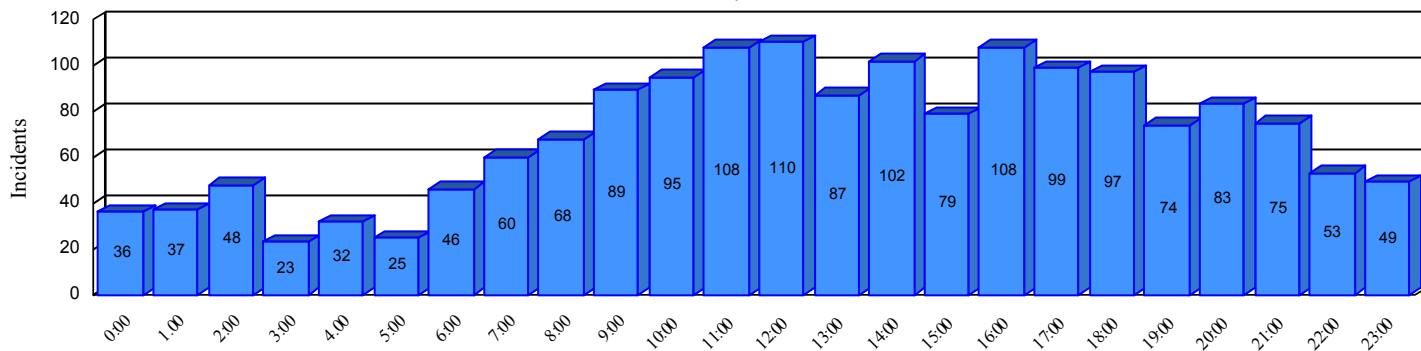

Incidents by Hour