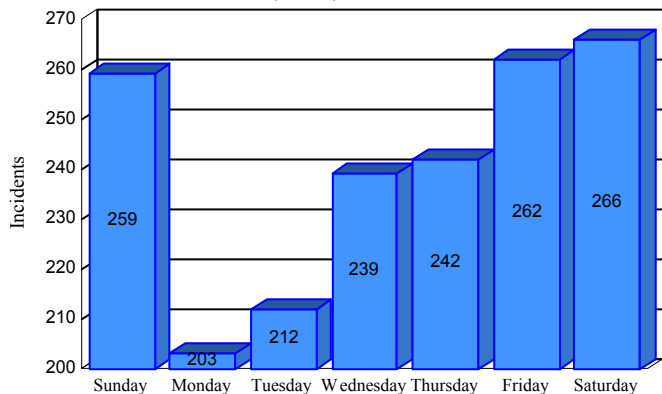

Station Incident Summary

Station **20**

01/01/2016 to 12/31/2016

SLU

Total Calls for this Report **1,683**

Incidents by Day

Incidents by Day of the Week

Incidents by Month

Incidents by Hour

The source of this data is submitted by CAL FIRE through the Computer Aided Dispatch (CAD) system. The data is an estimate and may possibly change. Total statistics on this report are not final, and may not match any other fire statistics provided by CAL FIRE / San Luis Obispo County Fire.