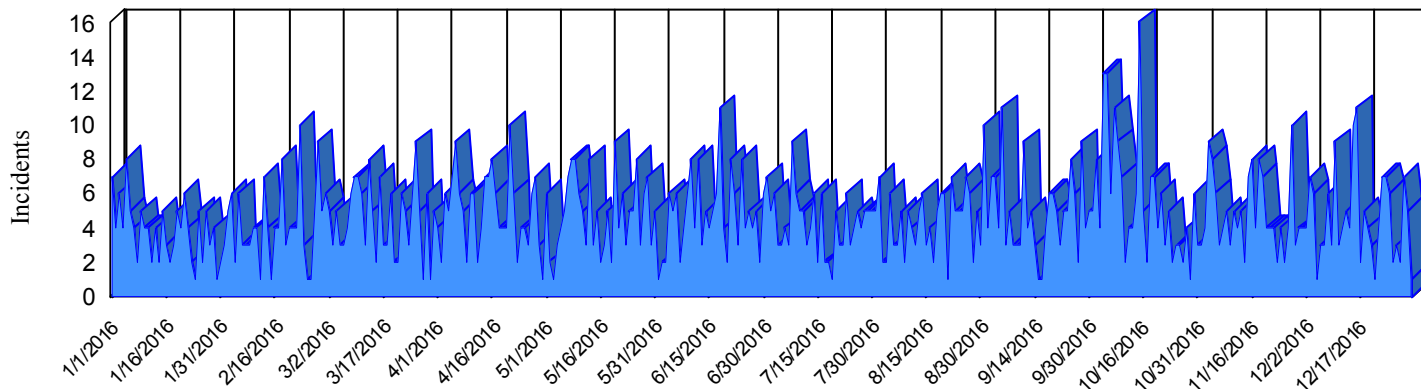

Station Incident Summary

Station **20**

01/01/2016 to 12/31/2016

SLU

Total Calls for this Report **1,683**

Incidents by Day

Incidents by Day of the Week

Incidents by Month