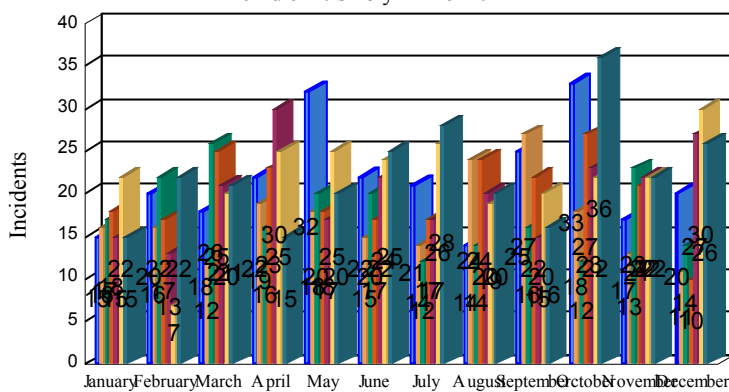

Station Incident Summary

Station **20**

01/01/2016 to 12/31/2016

SLU

Total Calls for this Report **1,683**

Incidents by Day

Incidents by Day of the Week

Incidents by Month

Incidents by Hour

The source of this data is submitted by CAL FIRE through the Computer Aided Dispatch (CAD) system. The data is an estimate and may possibly change. Total statistics on this report are not final, and may not match any other fire statistics provided by CAL FIRE / San Luis Obispo County Fire.