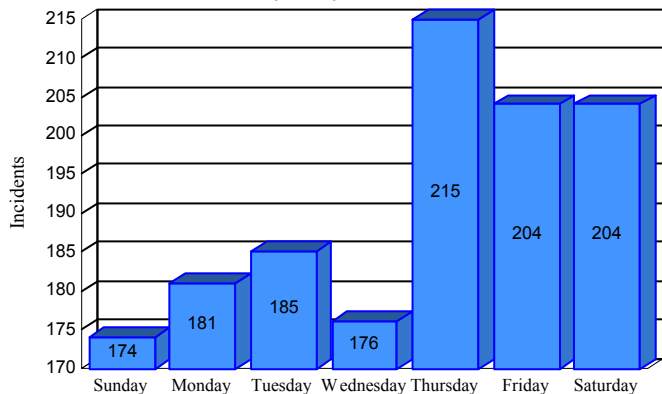

Station Incident Summary

Station **30**

01/01/2016 to 12/31/2016

SLU

Total Calls for this Report **1,339**

Incidents by Day

Incidents by Day of the Week

Incidents by Month

Incidents by Hour

The source of this data is submitted by CAL FIRE through the Computer Aided Dispatch (CAD) system. The data is an estimate and may possibly change. Total statistics on this report are not final, and may not match any other fire statistics provided by CAL FIRE / San Luis Obispo County Fire.