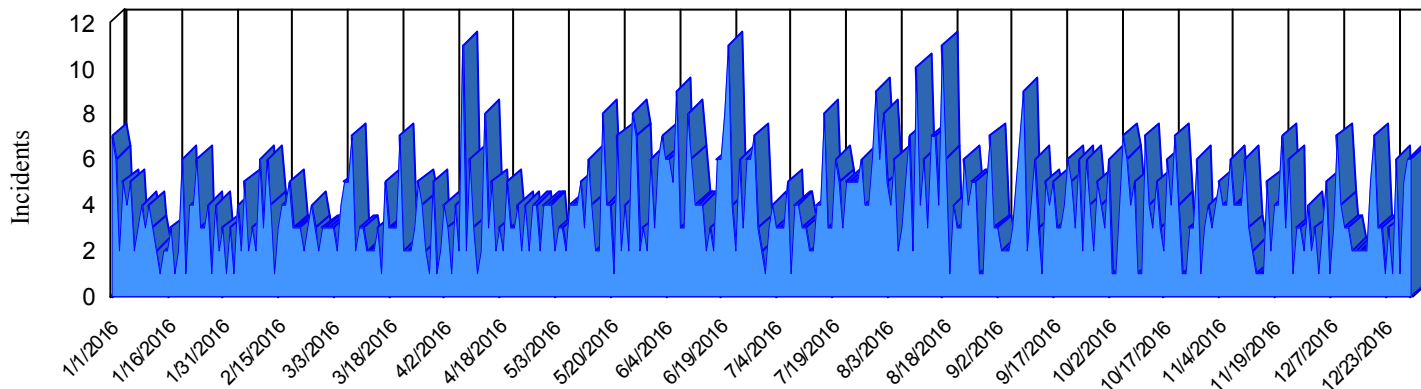

Station Incident Summary

Station **30**

01/01/2016 to 12/31/2016

SLU

Total Calls for this Report **1,339**

Incidents by Day

Incidents by Day of the Week

Incidents by Month