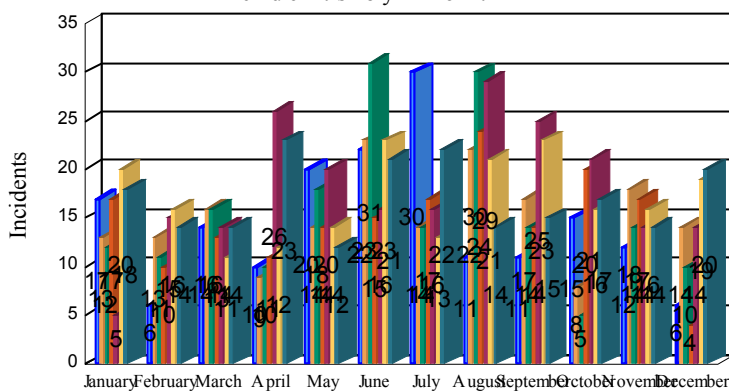

Station Incident Summary

Station **30**

01/01/2016 to 12/31/2016

SLU

Total Calls for this Report **1,339**

Incidents by Day

Incidents by Day of the Week

Incidents by Month

Incidents by Hour

The source of this data is submitted by CAL FIRE through the Computer Aided Dispatch (CAD) system. The data is an estimate and may possibly change. Total statistics on this report are not final, and may not match any other fire statistics provided by CAL FIRE / San Luis Obispo County Fire.