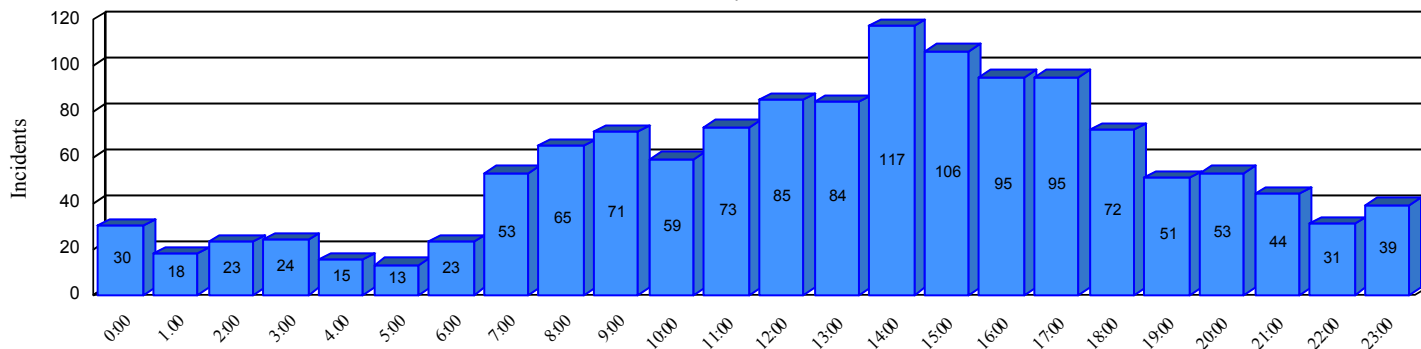

Incidents by Hour