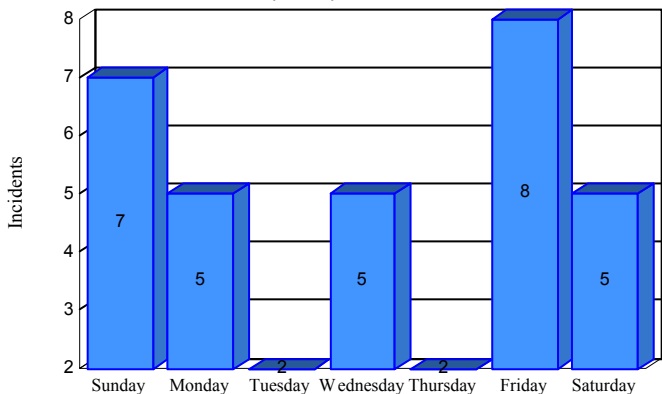

Station Incident Summary

Station **34**

01/01/2016 to 12/01/2016

SLU

Total Calls for this Report 34

Incidents by Day

Incidents by Day of the Week

Incidents by Month

Incidents by Hour

The source of this data is submitted by CAL FIRE through the Computer Aided Dispatch (CAD) system. The data is an estimate and may possibly change. Total statistics on this report are not final, and may not match any other fire statistics provided by CAL FIRE / San Luis Obispo County Fire.