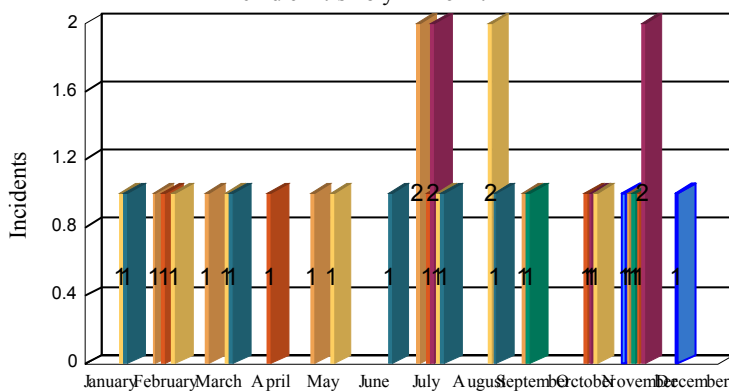

Station Incident Summary

Station **34**

01/01/2016 to 12/01/2016

SLU

Total Calls for this Report 34

Incidents by Day

Incidents by Day of the Week

Incidents by Month

Incidents by Hour

The source of this data is submitted by CAL FIRE through the Computer Aided Dispatch (CAD) system. The data is an estimate and may possibly change. Total statistics on this report are not final, and may not match any other fire statistics provided by CAL FIRE / San Luis Obispo County Fire.