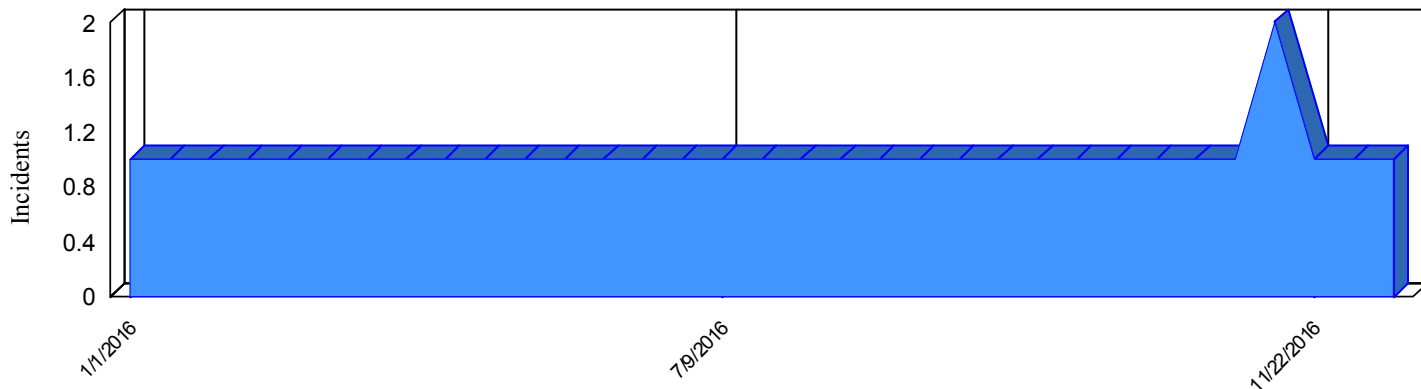

Station Incident Summary

Station **34**

01/01/2016 to 12/01/2016

SLU

Total Calls for this Report 34

Incidents by Day

Incidents by Day of the Week

Incidents by Month

Incidents by Hour

The source of this data is submitted by CAL FIRE through the Computer Aided Dispatch (CAD) system. The data is an estimate and may possibly change. Total statistics on this report are not final, and may not match any other fire statistics provided by CAL FIRE / San Luis Obispo County Fire.