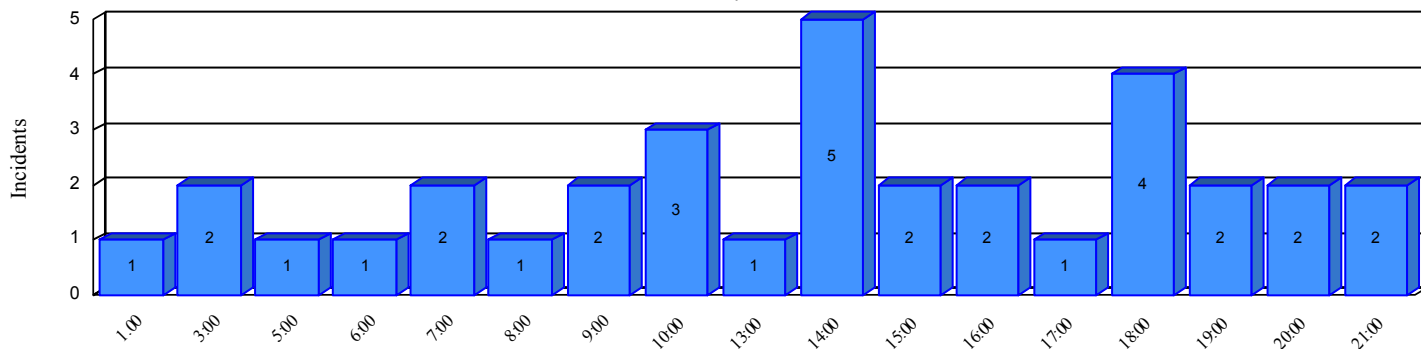

Incidents by Hour