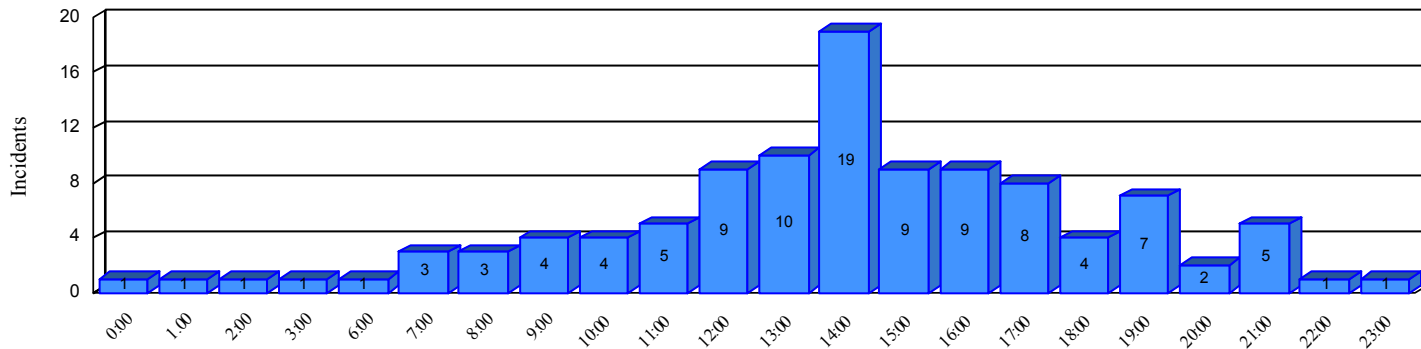

Incidents by Hour