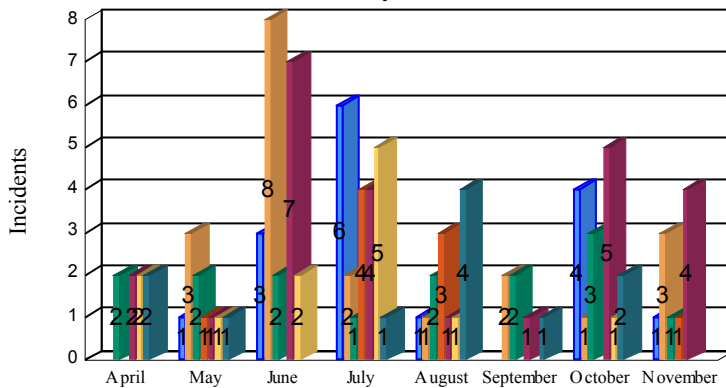

Station Incident Summary

Station **35**

04/16/2016 to 11/21/2016

SLU

Total Calls for this Report **108**

Incidents by Day

Incidents by Day of the Week

Incidents by Month

Incidents by Hour

The source of this data is submitted by CAL FIRE through the Computer Aided Dispatch (CAD) system. The data is an estimate and may possibly change. Total statistics on this report are not final, and may not match any other fire statistics provided by CAL FIRE / San Luis Obispo County Fire.