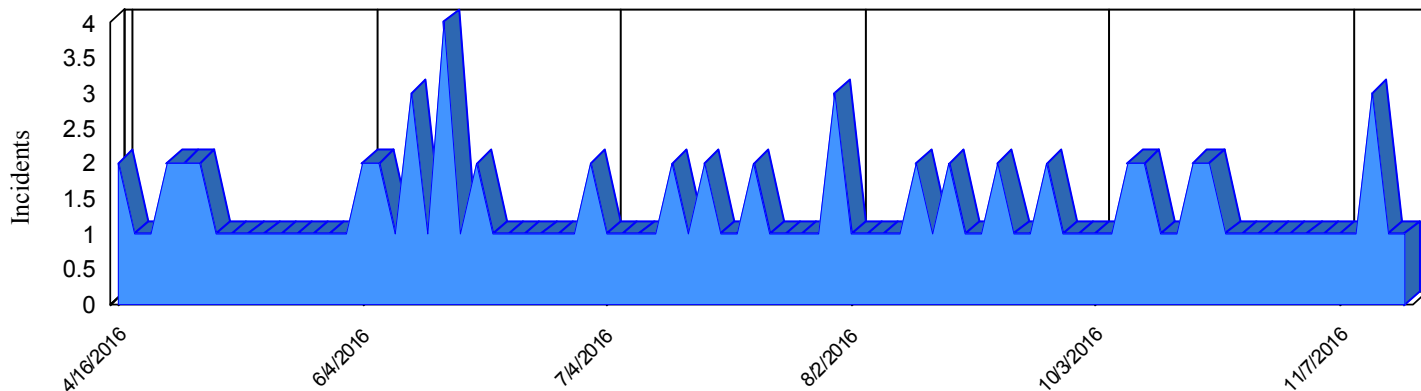

Station Incident Summary

Station **35**

04/16/2016 to 11/21/2016

SLU

Total Calls for this Report **108**

Incidents by Day

Incidents by Day of the Week

Incidents by Month