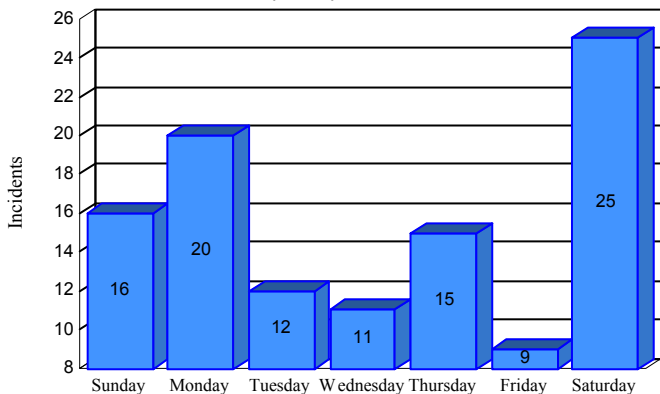

Station Incident Summary

Station **35**

04/16/2016 to 11/21/2016

SLU

Total Calls for this Report **108**

Incidents by Day

Incidents by Day of the Week

Incidents by Month

Incidents by Hour

The source of this data is submitted by CAL FIRE through the Computer Aided Dispatch (CAD) system. The data is an estimate and may possibly change. Total statistics on this report are not final, and may not match any other fire statistics provided by CAL FIRE / San Luis Obispo County Fire.