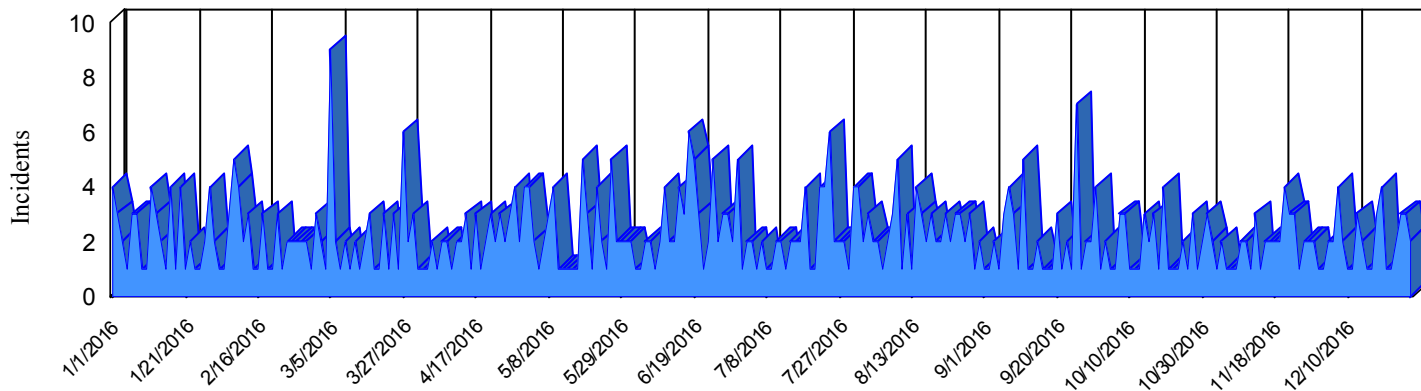

Station Incident Summary

Station **40**

01/01/2016 to 12/31/2016

SLU

Total Calls for this Report 591

Incidents by Day

Incidents by Day of the Week

Incidents by Month