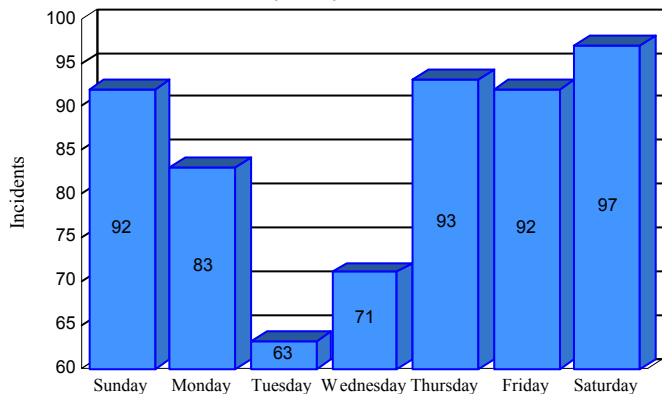

Station Incident Summary

Station **40**

01/01/2016 to 12/31/2016

SLU

Total Calls for this Report 591

Incidents by Day

Incidents by Day of the Week

Incidents by Month

Incidents by Hour

The source of this data is submitted by CAL FIRE through the Computer Aided Dispatch (CAD) system. The data is an estimate and may possibly change. Total statistics on this report are not final, and may not match any other fire statistics provided by CAL FIRE / San Luis Obispo County Fire.