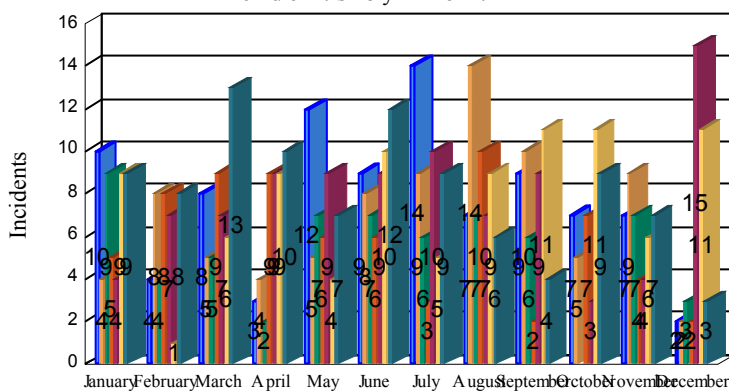

Station Incident Summary

Station **40**

01/01/2016 to 12/31/2016

SLU

Total Calls for this Report 591

Incidents by Day

Incidents by Day of the Week

Incidents by Month

Incidents by Hour

The source of this data is submitted by CAL FIRE through the Computer Aided Dispatch (CAD) system. The data is an estimate and may possibly change. Total statistics on this report are not final, and may not match any other fire statistics provided by CAL FIRE / San Luis Obispo County Fire.