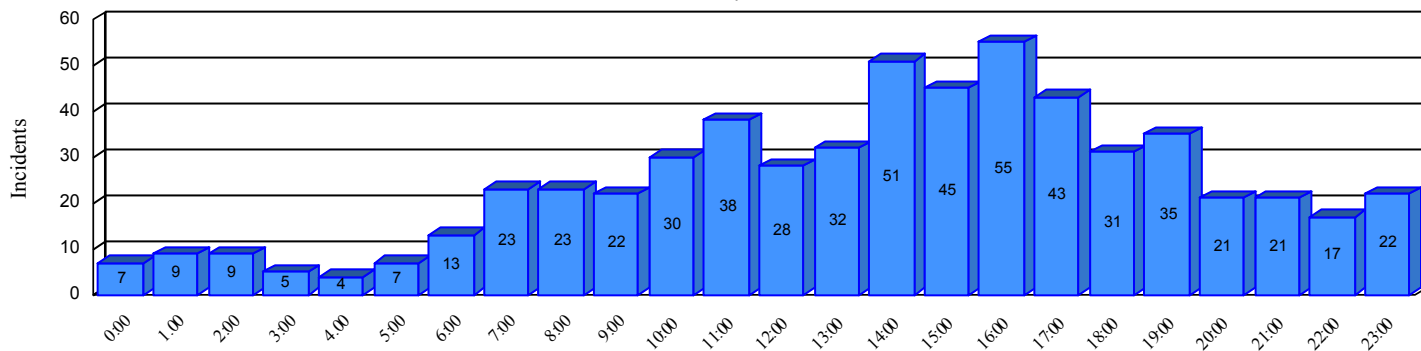

Incidents by Hour