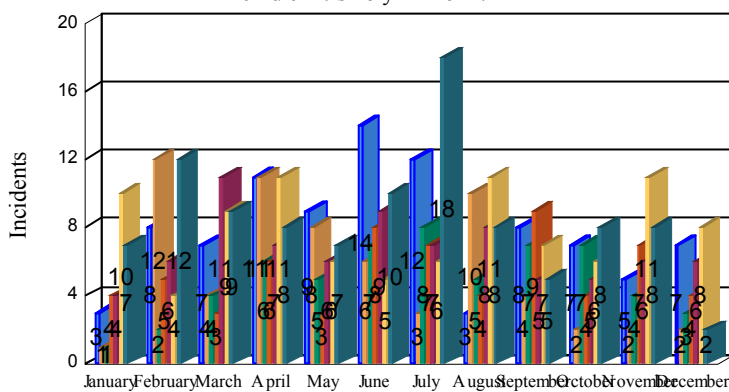

# Station Incident Summary

Station **62**

01/01/2016 to 12/29/2016

SLU

Total Calls for this Report **558**

Incidents by Day

Incidents by Day of the Week

Incidents by Month

Incidents by Hour

The source of this data is submitted by CAL FIRE through the Computer Aided Dispatch (CAD) system. The data is an estimate and may possibly change. Total statistics on this report are not final, and may not match any other fire statistics provided by CAL FIRE / San Luis Obispo County Fire.