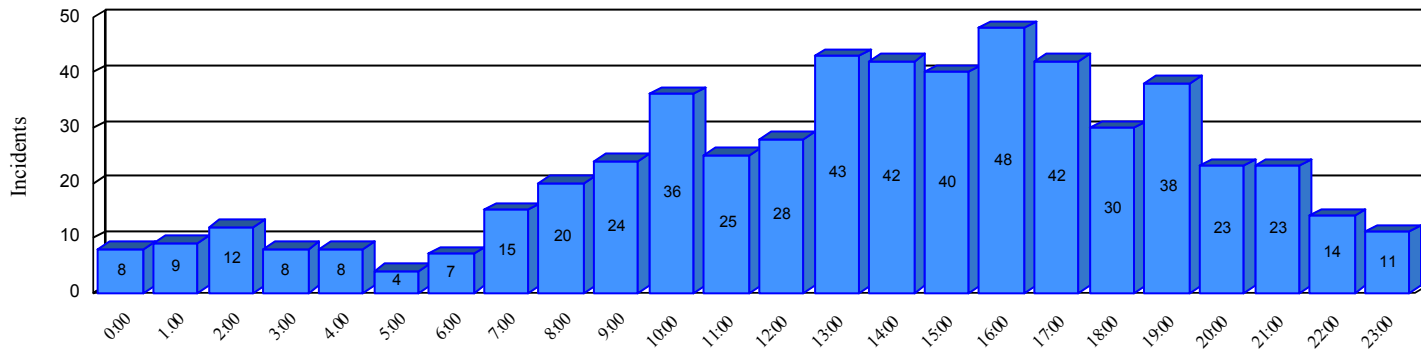

Incidents by Hour