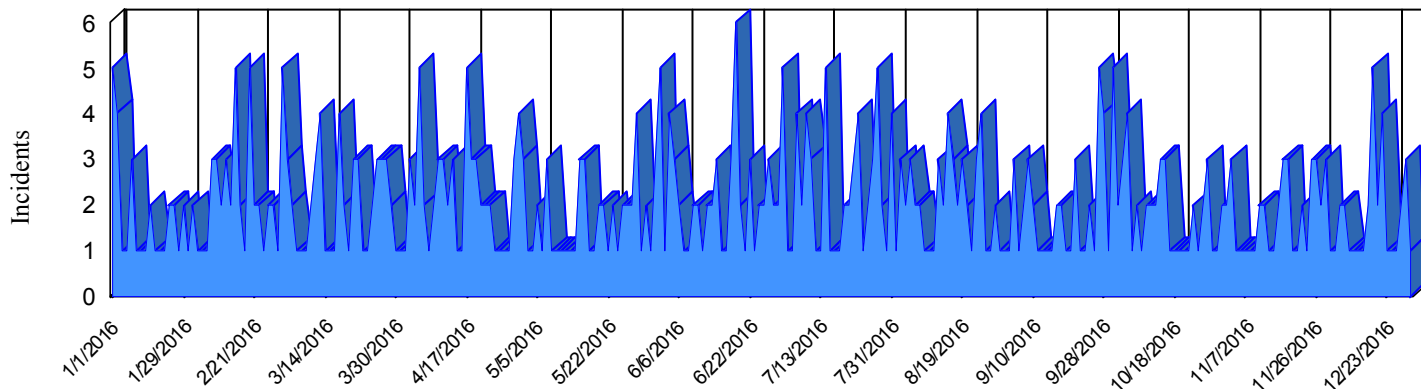

# Station Incident Summary

Station **62**

01/01/2016 to 12/29/2016

SLU

Total Calls for this Report **558**

Incidents by Day

Incidents by Day of the Week

Incidents by Month