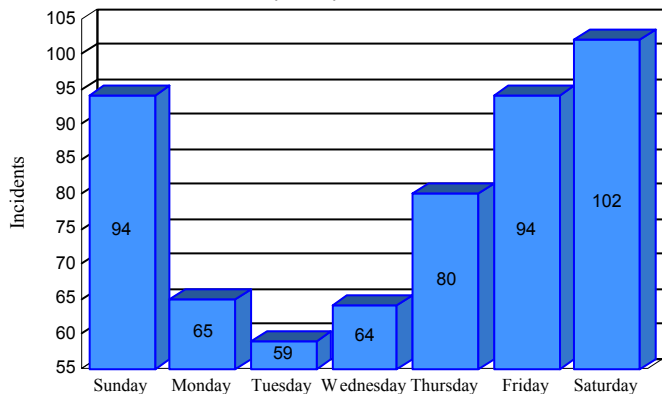

# Station Incident Summary

Station **62**

01/01/2016 to 12/29/2016

SLU

Total Calls for this Report **558**

Incidents by Day

Incidents by Day of the Week

Incidents by Month

Incidents by Hour

The source of this data is submitted by CAL FIRE through the Computer Aided Dispatch (CAD) system. The data is an estimate and may possibly change. Total statistics on this report are not final, and may not match any other fire statistics provided by CAL FIRE / San Luis Obispo County Fire.