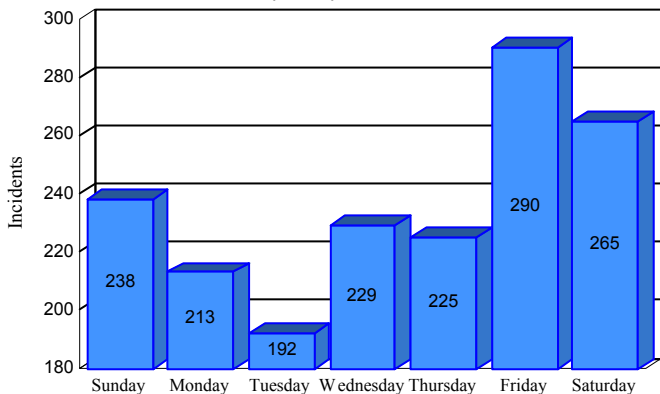

Station Incident Summary

Station **64**

01/01/2016 to 12/31/2016

SLU

Total Calls for this Report 1,652

Incidents by Day

Incidents by Day of the Week

Incidents by Month

Incidents by Hour

The source of this data is submitted by CAL FIRE through the Computer Aided Dispatch (CAD) system. The data is an estimate and may possibly change. Total statistics on this report are not final, and may not match any other fire statistics provided by CAL FIRE / San Luis Obispo County Fire.