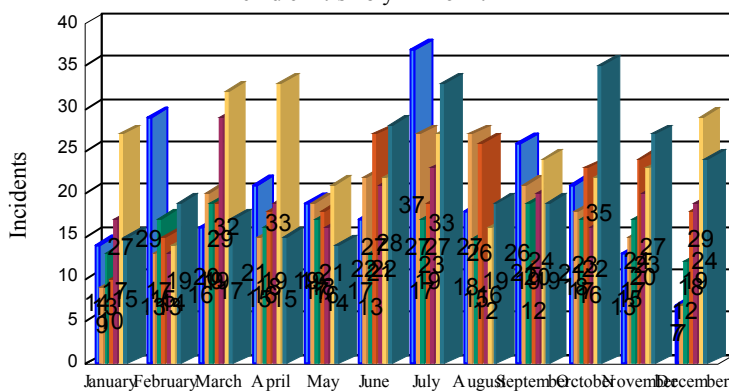

Station Incident Summary

Station **64**

01/01/2016 to 12/31/2016

SLU

Total Calls for this Report 1,652

Incidents by Day

Incidents by Day of the Week

Incidents by Month

Incidents by Hour

The source of this data is submitted by CAL FIRE through the Computer Aided Dispatch (CAD) system. The data is an estimate and may possibly change. Total statistics on this report are not final, and may not match any other fire statistics provided by CAL FIRE / San Luis Obispo County Fire.