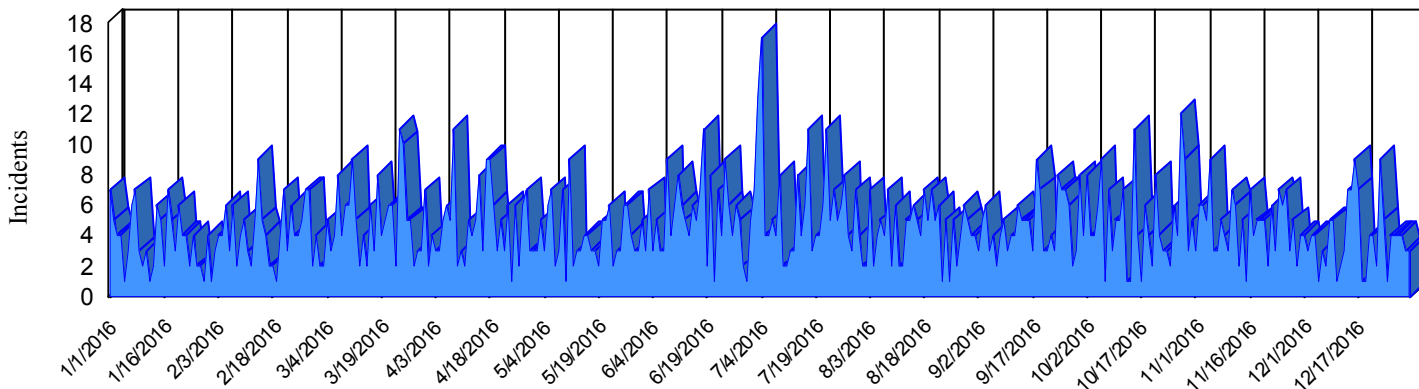

Station Incident Summary

Station **64**

01/01/2016 to 12/31/2016

SLU

Total Calls for this Report 1,652

Incidents by Day

Incidents by Day of the Week

Incidents by Month