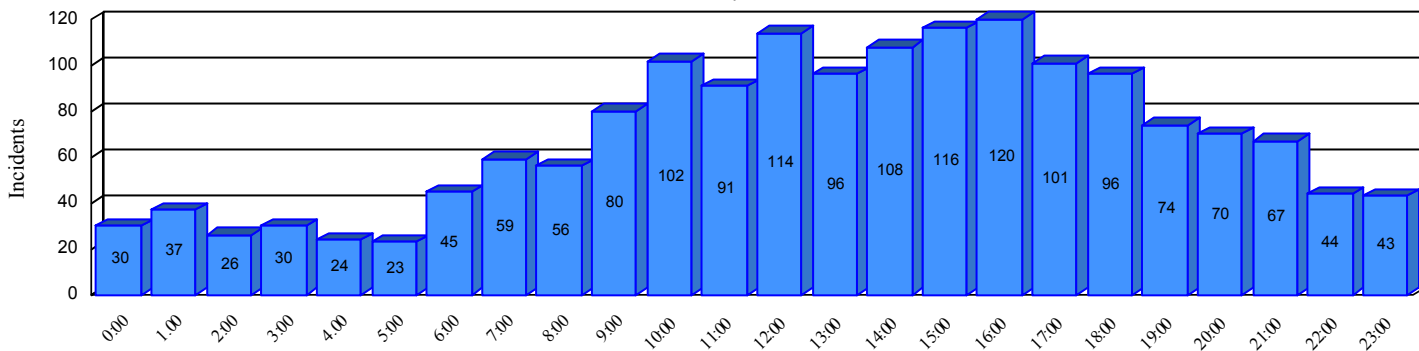

Incidents by Hour