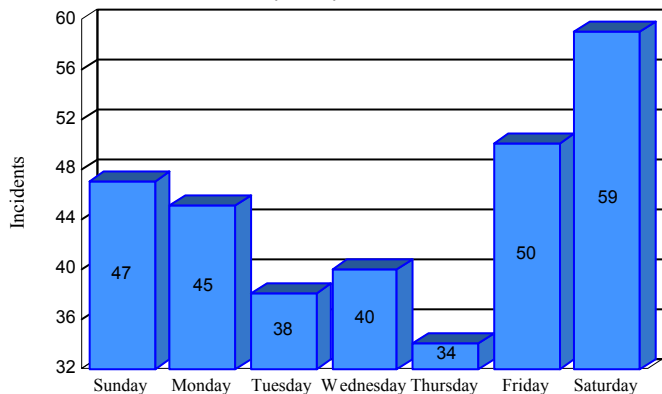

Station Incident Summary

Station **11**

01/03/2017 to 12/31/2017

SLU

Total Calls for this Report **313**

Incidents by Day

Incidents by Day of the Week

Incidents by Month