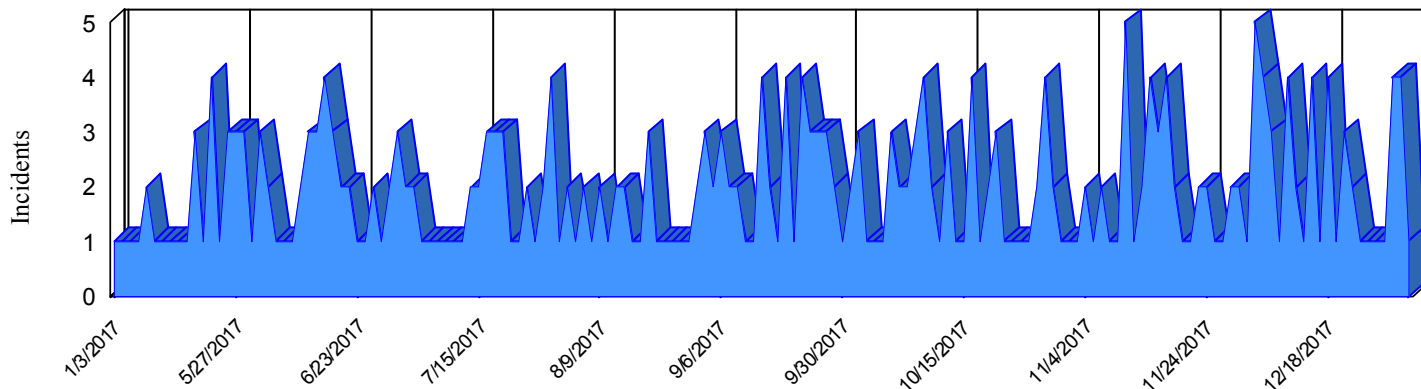

Station Incident Summary

Station **11**

01/03/2017 to 12/31/2017

SLU

Total Calls for this Report **313**

Incidents by Day

Incidents by Day of the Week

Incidents by Month