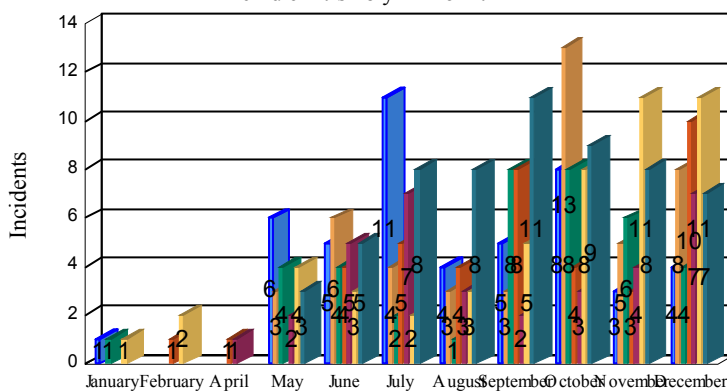

Station Incident Summary

Station **11**

01/03/2017 to 12/31/2017

SLU

Total Calls for this Report **313**

Incidents by Day

Incidents by Day of the Week

Incidents by Month

Incidents by Hour

The source of this data is submitted by CAL FIRE through the Computer Aided Dispatch (CAD) system. The data is an estimate and may possibly change. Total statistics on this report are not final, and may not match any other fire statistics provided by CAL FIRE / San Luis Obispo County Fire.