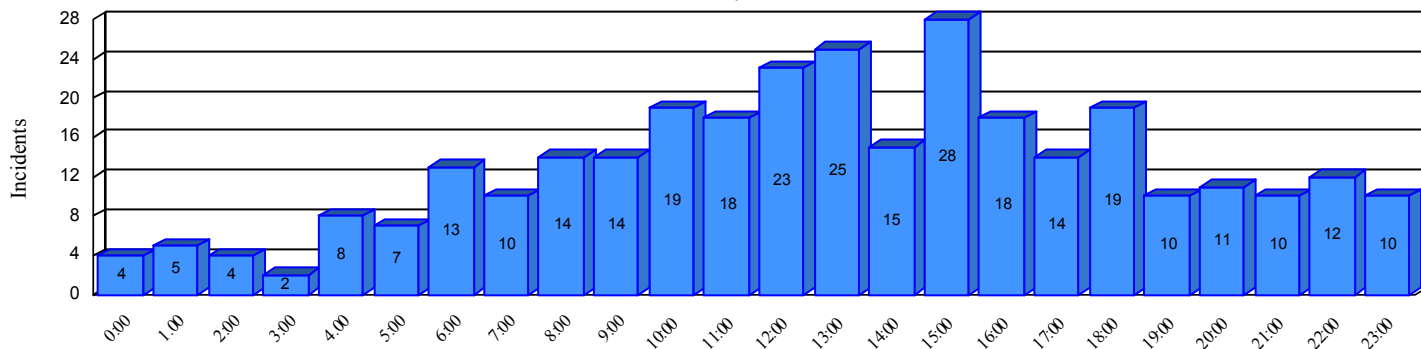

Incidents by Hour