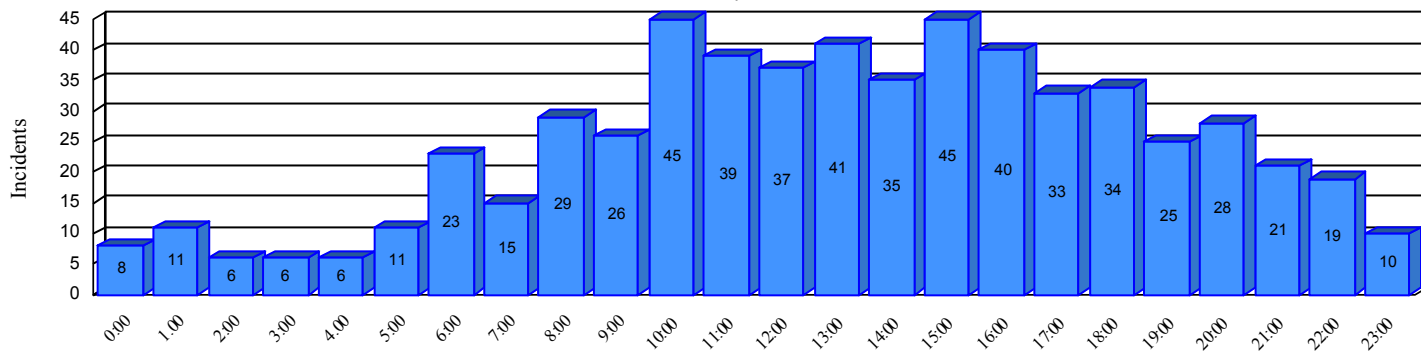

Incidents by Hour