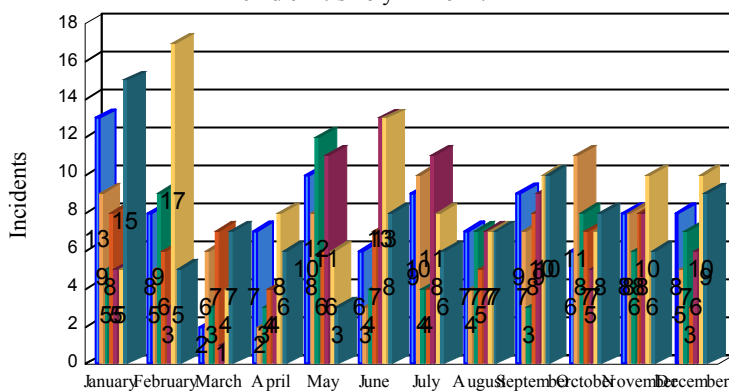

# Station Incident Summary

Station **12**

01/01/2017 to 12/31/2017

SLU

Total Calls for this Report **593**

Incidents by Day

Incidents by Day of the Week

Incidents by Month