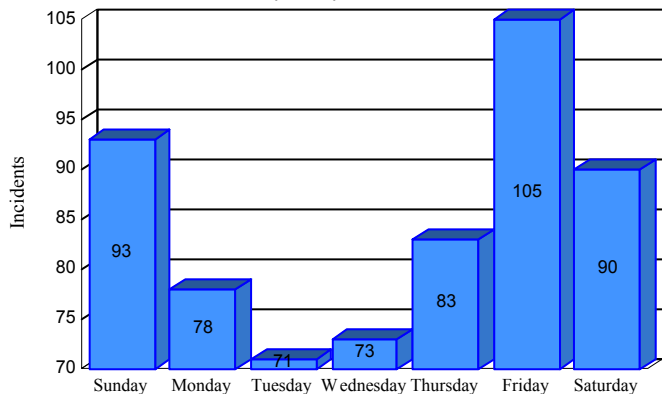

# Station Incident Summary

Station **12**

01/01/2017 to 12/31/2017

SLU

Total Calls for this Report **593**

Incidents by Day

Incidents by Day of the Week

Incidents by Month

Incidents by Hour

The source of this data is submitted by CAL FIRE through the Computer Aided Dispatch (CAD) system. The data is an estimate and may possibly change. Total statistics on this report are not final, and may not match any other fire statistics provided by CAL FIRE / San Luis Obispo County Fire.