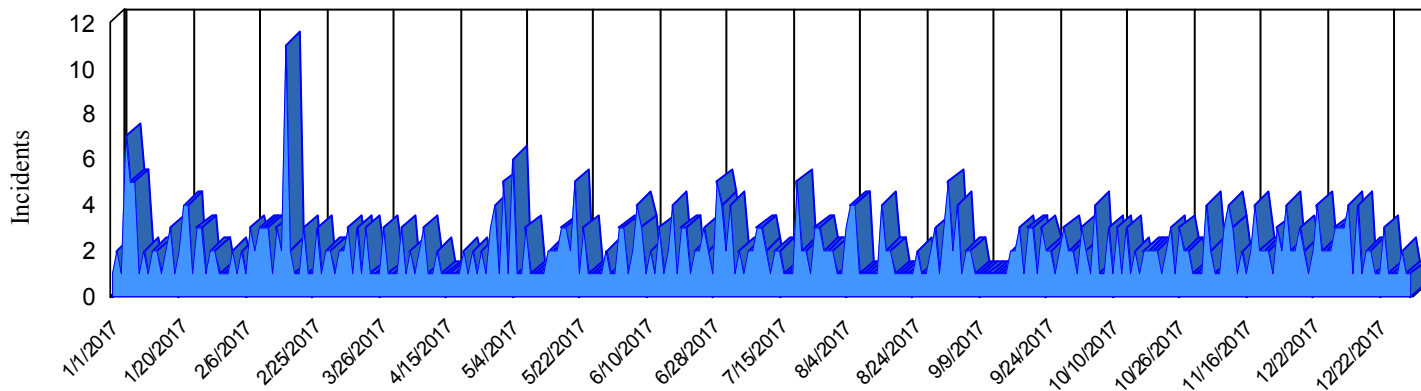

# Station Incident Summary

Station **12**

01/01/2017 to 12/31/2017

SLU

Total Calls for this Report **593**

Incidents by Day

Incidents by Day of the Week

Incidents by Month