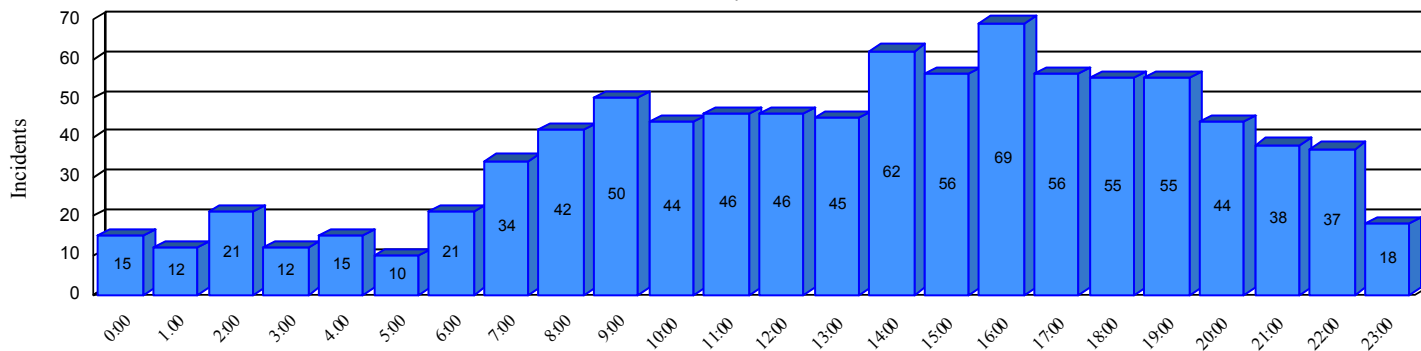

Incidents by Hour