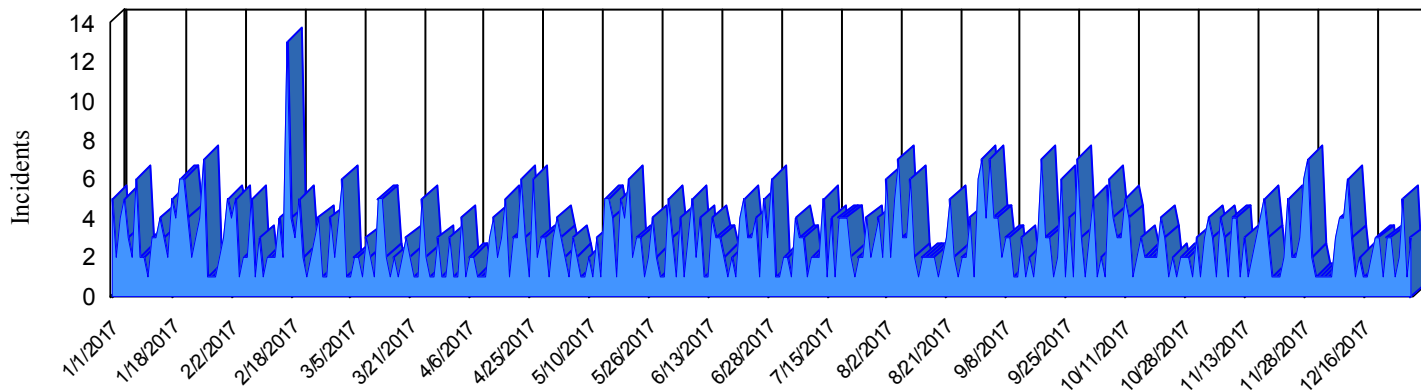

# Station Incident Summary

Station **21**

01/01/2017 to 12/31/2017

SLU

Total Calls for this Report **903**

Incidents by Day

Incidents by Day of the Week

Incidents by Month