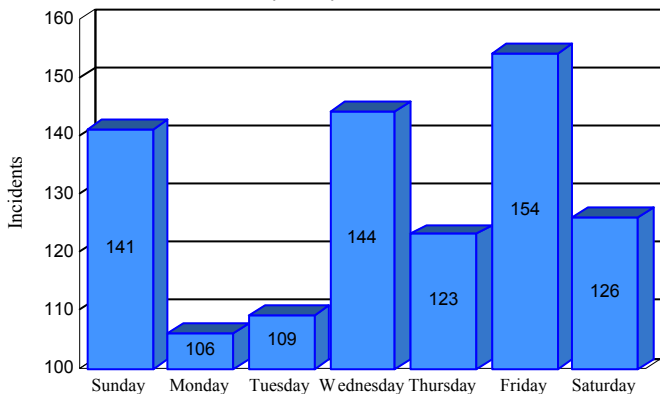

# Station Incident Summary

Station **21**

01/01/2017 to 12/31/2017

SLU

Total Calls for this Report **903**

Incidents by Day

Incidents by Day of the Week

Incidents by Month

Incidents by Hour

The source of this data is submitted by CAL FIRE through the Computer Aided Dispatch (CAD) system. The data is an estimate and may possibly change. Total statistics on this report are not final, and may not match any other fire statistics provided by CAL FIRE / San Luis Obispo County Fire.