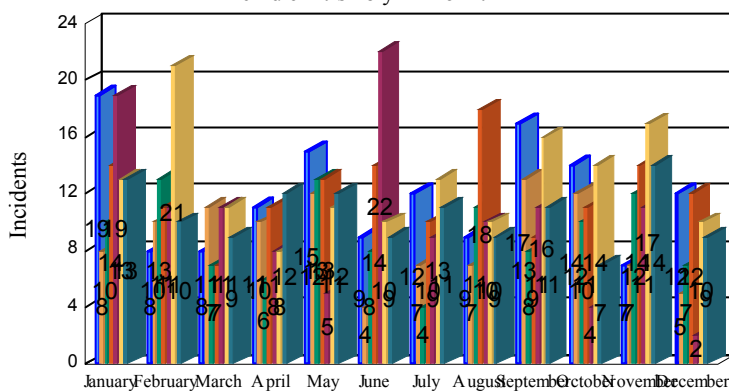

# Station Incident Summary

Station **21**

01/01/2017 to 12/31/2017

SLU

Total Calls for this Report **903**

Incidents by Day

Incidents by Day of the Week

Incidents by Month

Incidents by Hour

The source of this data is submitted by CAL FIRE through the Computer Aided Dispatch (CAD) system. The data is an estimate and may possibly change. Total statistics on this report are not final, and may not match any other fire statistics provided by CAL FIRE / San Luis Obispo County Fire.