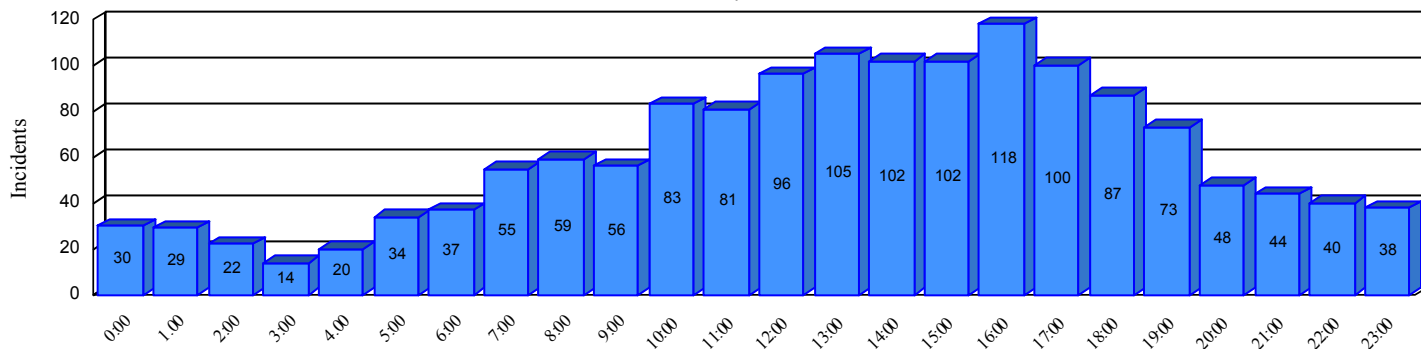

Incidents by Hour