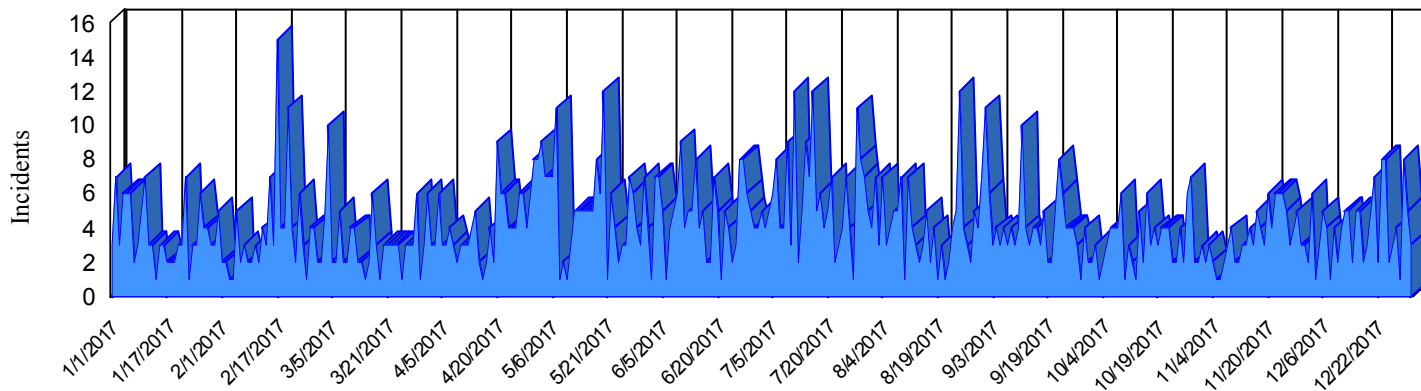

Station Incident Summary

Station **30**

01/01/2017 to 12/31/2017

SLU

Total Calls for this Report **1,473**

Incidents by Day

Incidents by Day of the Week

Incidents by Month