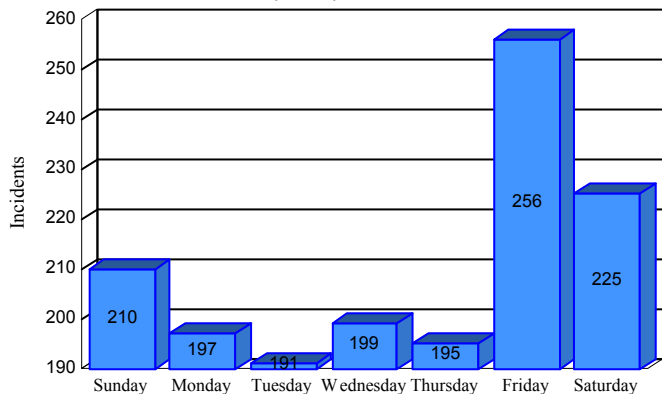

Station Incident Summary

Station **30**

01/01/2017 to 12/31/2017

SLU

Total Calls for this Report **1,473**

Incidents by Day

Incidents by Day of the Week

Incidents by Month

Incidents by Hour

The source of this data is submitted by CAL FIRE through the Computer Aided Dispatch (CAD) system. The data is an estimate and may possibly change. Total statistics on this report are not final, and may not match any other fire statistics provided by CAL FIRE / San Luis Obispo County Fire.