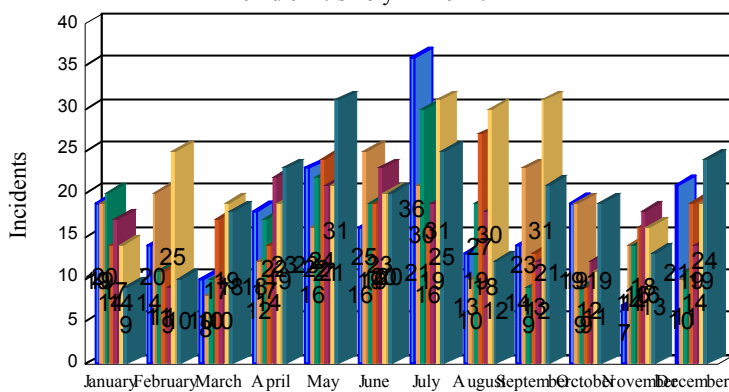

Station Incident Summary

Station **30**

01/01/2017 to 12/31/2017

SLU

Total Calls for this Report **1,473**

Incidents by Day

Incidents by Day of the Week

Incidents by Month

Incidents by Hour

The source of this data is submitted by CAL FIRE through the Computer Aided Dispatch (CAD) system. The data is an estimate and may possibly change. Total statistics on this report are not final, and may not match any other fire statistics provided by CAL FIRE / San Luis Obispo County Fire.