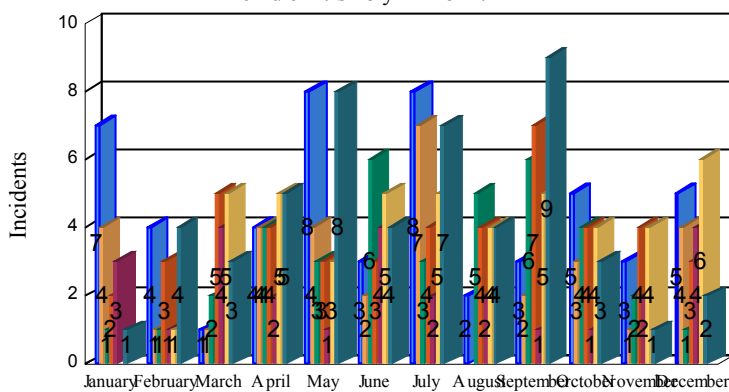

# Station Incident Summary

Station **33**

01/01/2017 to 12/30/2017

**SLU**

**Total Calls for this Report 295**

Incidents by Day

Incidents by Day of the Week

Incidents by Month

Incidents by Hour

The source of this data is submitted by CAL FIRE through the Computer Aided Dispatch (CAD) system. The data is an estimate and may possibly change. Total statistics on this report are not final, and may not match any other fire statistics provided by CAL FIRE / San Luis Obispo County Fire.