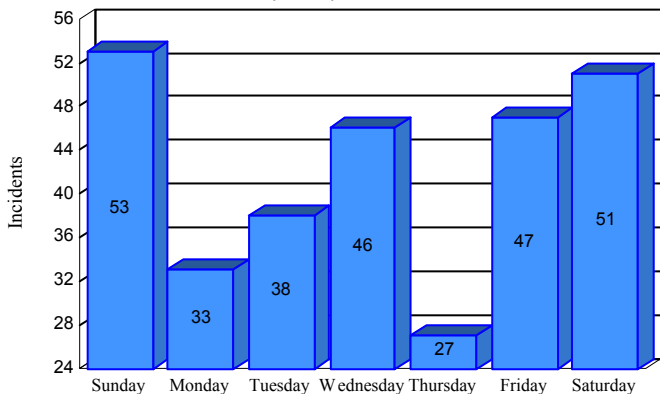

# Station Incident Summary

Station **33**

01/01/2017 to 12/30/2017

**SLU**

**Total Calls for this Report 295**

Incidents by Day

Incidents by Day of the Week

Incidents by Month