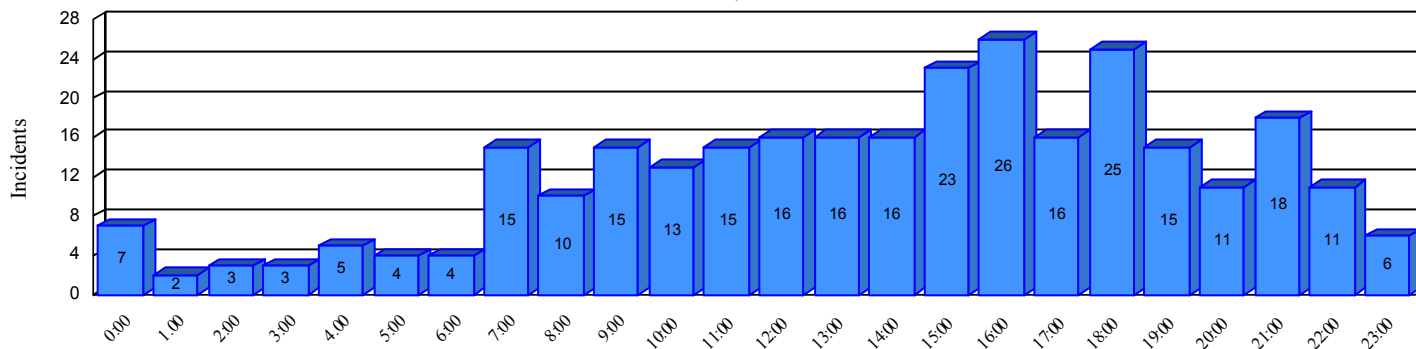

Incidents by Hour