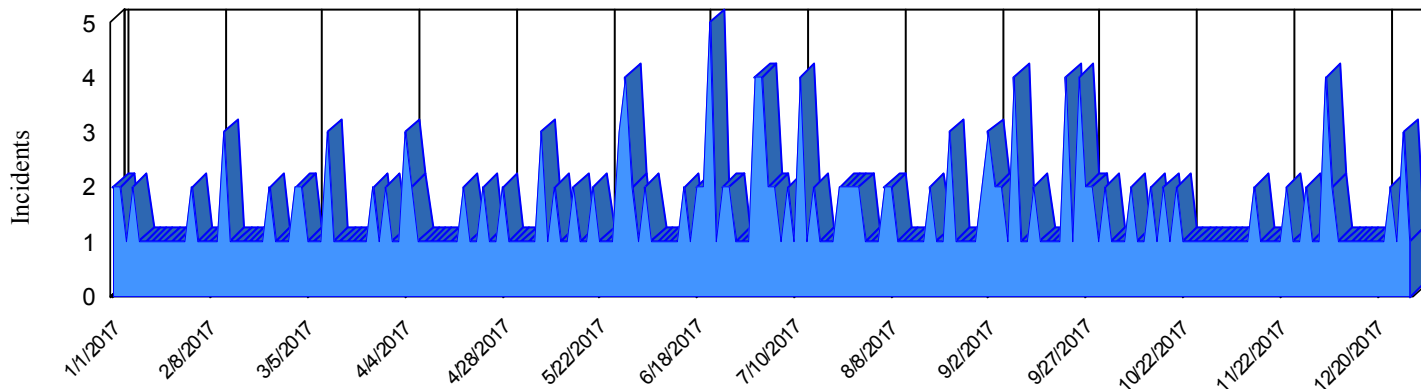

# Station Incident Summary

Station **33**

01/01/2017 to 12/30/2017

**SLU**

**Total Calls for this Report 295**

Incidents by Day

Incidents by Day of the Week

Incidents by Month