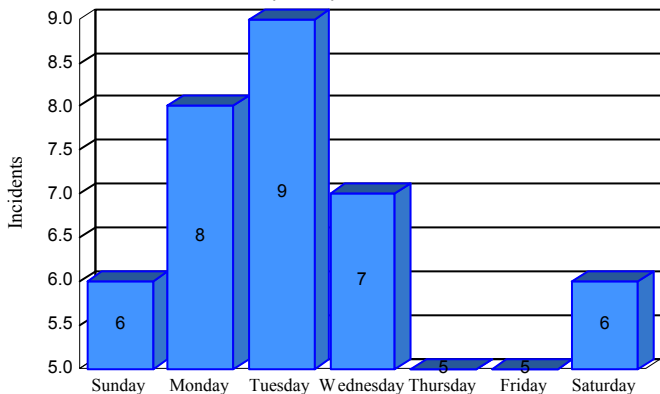

Station Incident Summary

Station **41**

02/14/2017 to 11/14/2017

SLU

Total Calls for this Report **46**

Incidents by Day

Incidents by Day of the Week

Incidents by Month

Incidents by Hour

The source of this data is submitted by CAL FIRE through the Computer Aided Dispatch (CAD) system. The data is an estimate and may possibly change. Total statistics on this report are not final, and may not match any other fire statistics provided by CAL FIRE / San Luis Obispo County Fire.