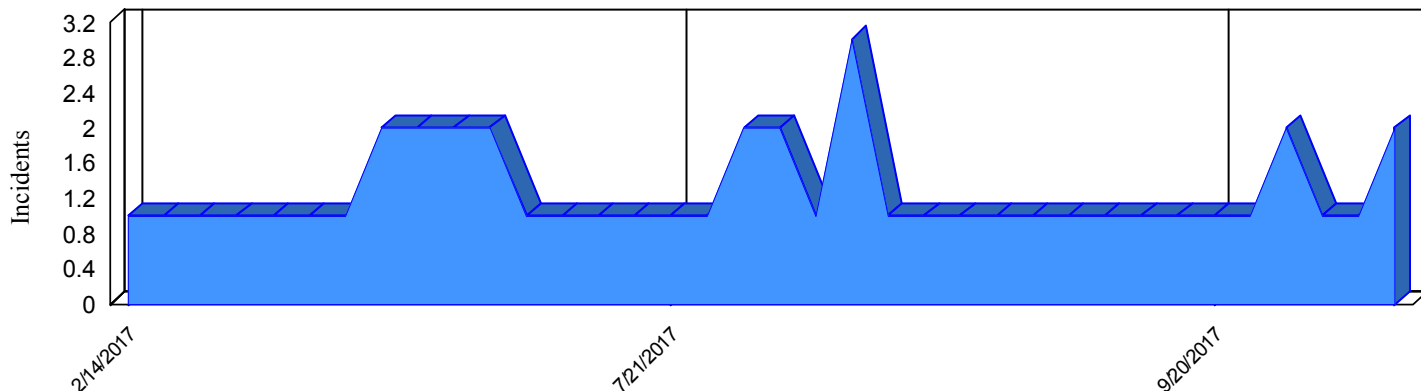

Station Incident Summary

Station **41**

02/14/2017 to 11/14/2017

SLU

Total Calls for this Report **46**

Incidents by Day

Incidents by Day of the Week

Incidents by Month