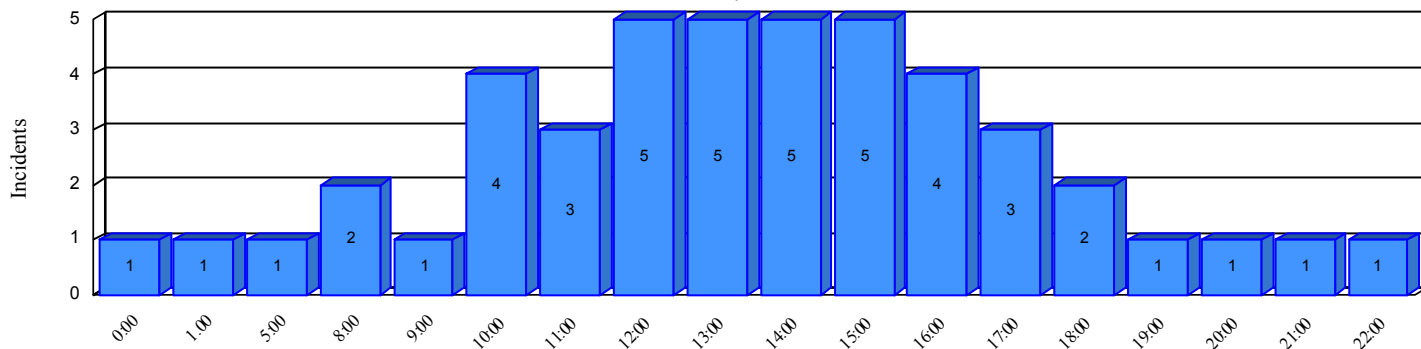

Station Incident Summary

Station **41**

02/14/2017 to 11/14/2017

SLU

Total Calls for this Report **46**

Incidents by Day

Incidents by Day of the Week

Incidents by Month

Incidents by Hour

The source of this data is submitted by CAL FIRE through the Computer Aided Dispatch (CAD) system. The data is an estimate and may possibly change. Total statistics on this report are not final, and may not match any other fire statistics provided by CAL FIRE / San Luis Obispo County Fire.