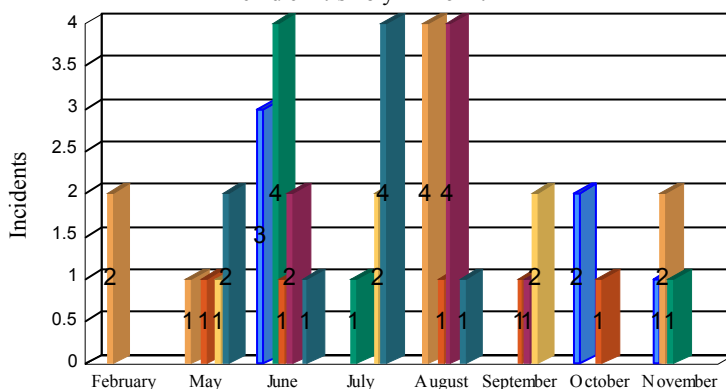

Station Incident Summary

Station **41**

02/14/2017 to 11/14/2017

SLU

Total Calls for this Report **46**

Incidents by Day

Incidents by Day of the Week

Incidents by Month

Incidents by Hour

The source of this data is submitted by CAL FIRE through the Computer Aided Dispatch (CAD) system. The data is an estimate and may possibly change. Total statistics on this report are not final, and may not match any other fire statistics provided by CAL FIRE / San Luis Obispo County Fire.