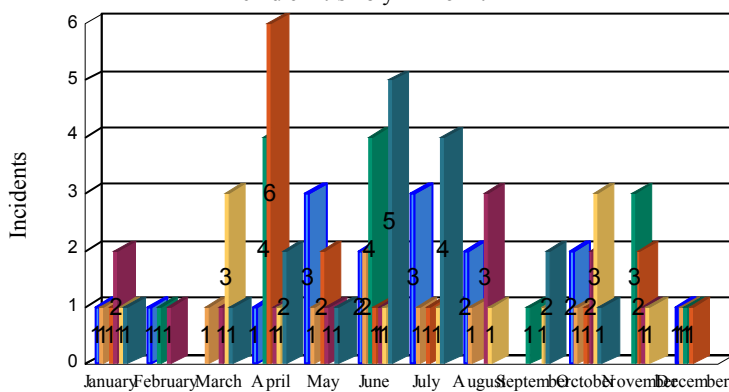

Station Incident Summary

Station **42**

01/02/2017 to 12/30/2017

SLU

Total Calls for this Report 97

Incidents by Day

Incidents by Day of the Week

Incidents by Month

Incidents by Hour

The source of this data is submitted by CAL FIRE through the Computer Aided Dispatch (CAD) system. The data is an estimate and may possibly change. Total statistics on this report are not final, and may not match any other fire statistics provided by CAL FIRE / San Luis Obispo County Fire.