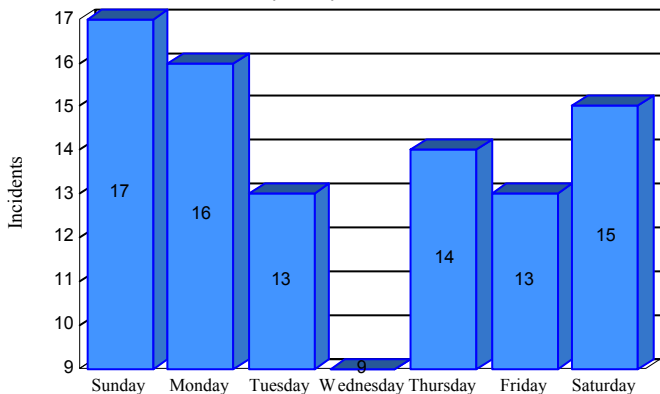

Station Incident Summary

Station **42**

01/02/2017 to 12/30/2017

SLU

Total Calls for this Report 97

Incidents by Day

Incidents by Day of the Week

Incidents by Month

Incidents by Hour

The source of this data is submitted by CAL FIRE through the Computer Aided Dispatch (CAD) system. The data is an estimate and may possibly change. Total statistics on this report are not final, and may not match any other fire statistics provided by CAL FIRE / San Luis Obispo County Fire.