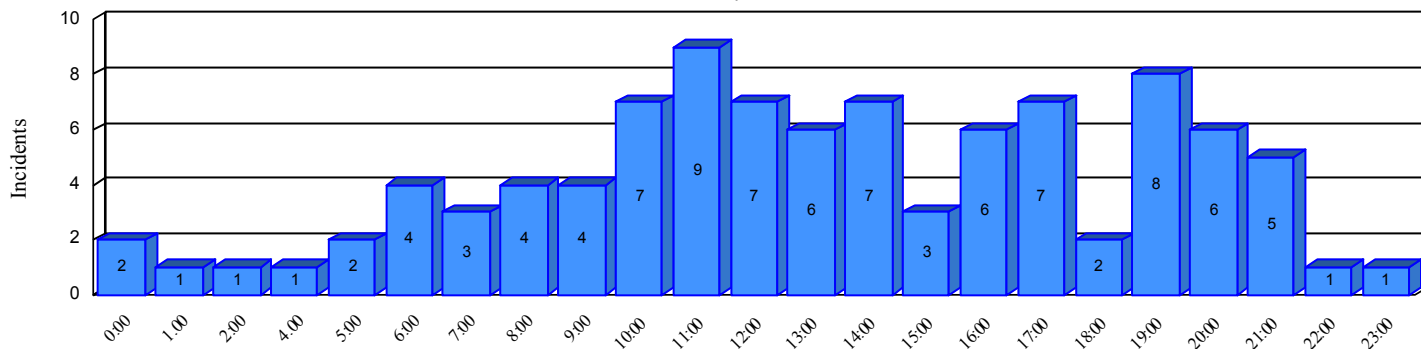

Incidents by Hour